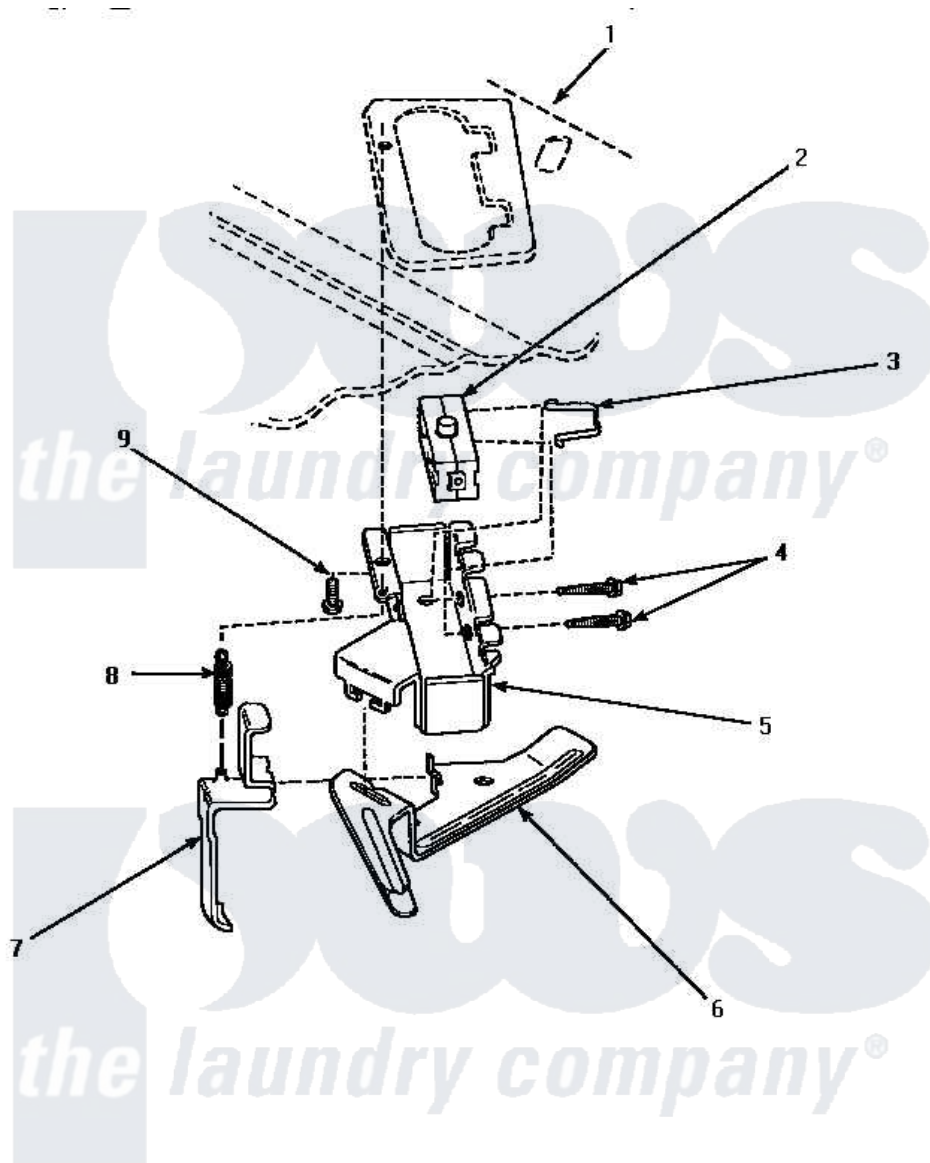

Amana AWM373W 14 - OUT-OF-BALANCE SWITCH

OUT-OF-BALANCE SWITCH

Amana [Residential Amana AWM373W Washer Parts](#) Parts Diagram 14 - OUT-OF-BALANCE SWITCH

[Click on the part number to view part](#)

Item	Original Part Number	Replaced By	Status	Part Description
1	Y00000000		Not Available	SEE NOTE CABINET TOP
2	33445	27001095		Switch, Lid
3	33433		Not Available	CLIP,HOLDER-SWITCH
4	36510			Screw
5	34679P		Not Available	SWITCH HOLDER
6	33441			Arm, Actuator
7	33442			Lever, Unbalanced Load
8	33443			Spring
9	23962	W10116760		Screw