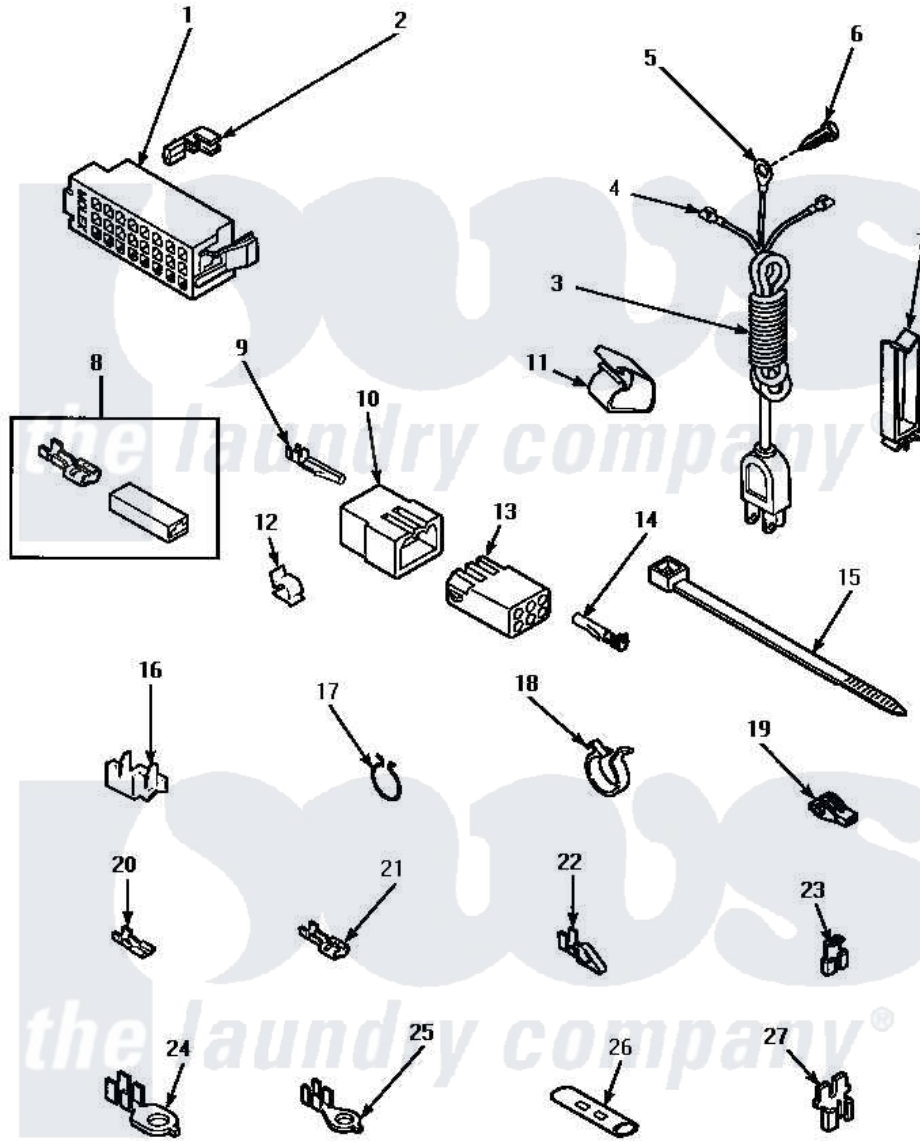

Amana AWM373W 15 - POWER CORD & TERMINALS

POWER CORD AND TERMINALS

Amana [Residential Amana AWM373W Washer Parts](#) Parts Diagram 15 - POWER CORD & TERMINALS

[Click on the part number to view part](#)

Item	Original Part Number	Replaced By	Status	Part Description
1	34123			Housing, LH -24 Position
"	32746			Housing, RH-24 Positi
2	Y00188			Molex Terminal
3	Y34458		Not Available	POWER CORD ALL
4	03673		Not Available	NUT
5	Y00000000		Not Available	SEE NOTE GROUND WIRE, GREEN
6	52909			Screw, 10B-16 X 1/2 HeX
7	36274		Not Available	CLIP, HARNESS
8	00234	00359		Terminal Ultra Pod 250 X032F
9	Y00116			Terminal, Pin-Male
10	23041			Plug, 6 Circuit
"	23033			Plug, 9 Circuit
"	26302		Not Available	PLUG,1 CIRCUIT
11	35521		Not Available	CLIP,HARNESS HOLDER
12	21036			Clip, Cable
13	26708			Receptacle, 6 Circuit

"	26301		Receptacle, Molex
"	26163		Receptacle, 9 Circuit
14	Y00117	5011-XX	093 Female Socket
15	36466	M0321209	Tie-Electrical
16	Y00161	B5733302	Clip, Ground
17	51291		Clip, Wire
18	61510	504034	Clip, Wire
19	70210	Not Available	INSULATOR,BLUE
20	00112		Terminal, Spade-3/16 Fe
21	Y00119	Not Available	SPADE TERMINAL(18 GAUGE) (1/4 INCH-(1) 18 GAUGE WIRE)
22	00220	Not Available	TERMINAL,CRIMP-SINGLE
23	Y00120		Terminal, Flag-1/4 Fema
24	Y00113	Not Available	TERMINAL,RING-1/4 STUD
25	00110		No.10 18 Gauge Wire
26	21091	Not Available	CONNECTOR TWO 1/4 INCH MALE
27	29673	Not Available	DOUBLE CONNECTOR