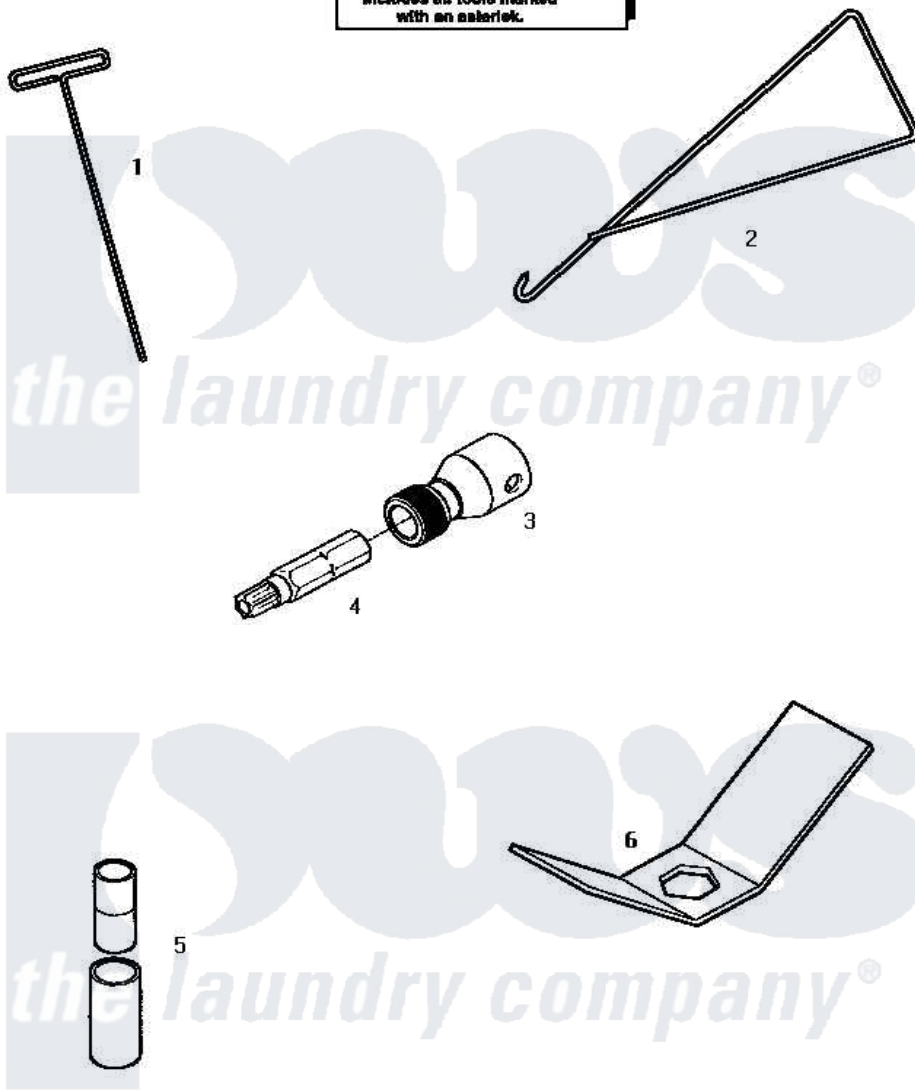

Amana AWM373W 16 - SPECIAL TOOLS

555P3 TOOL KIT
Includes all tools marked with an asterisk.

SPECIAL TOOLS

Amana [Residential Amana AWM373W Washer Parts](#) Parts Diagram 16 - SPECIAL TOOLS

[Click on the part number to view part](#)

Item	Original Part Number	Replaced By	Status	Part Description
1	291P4		Not Available	WRENCH, T - ALLEN
2	289P4	321P4		Hook, Spring
3	24161			Torx Bit Holder
4	282P4			T25 Tamper Resistant Bit
5	242P4			Installer, Spring
6	237P4	306P4		Hex Wrench
NI	555P3	725P3		Kit