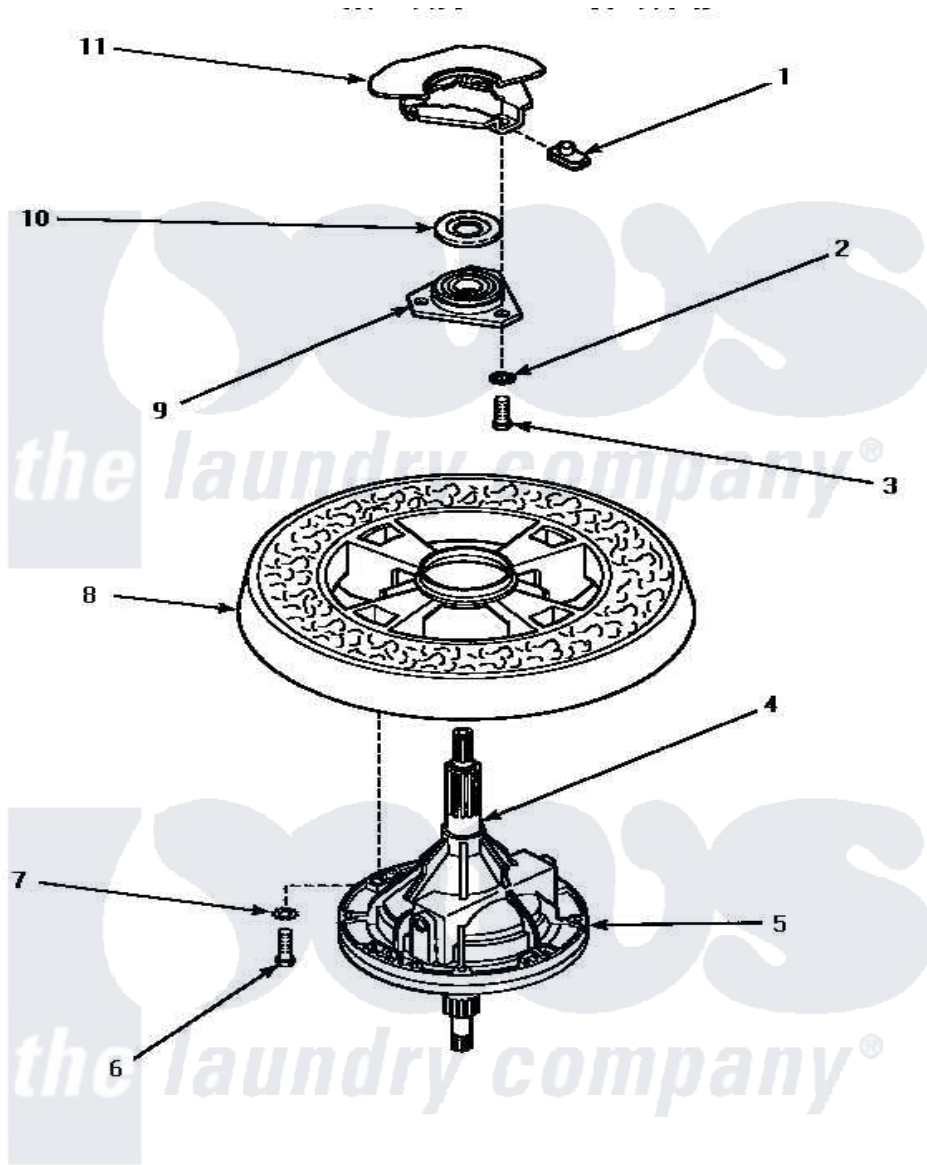

Amana AWM373W 18 - TRANSMISSION ASSY & BALANCE RING

TRANSMISSION ASSEMBLY AND BALANCE RING

Amana [Residential Amana AWM373W Washer Parts](#) Parts Diagram 18 - TRANSMISSION ASSY & BALANCE RING

[Click on the part number to view part](#)

Item	Original Part Number	Replaced By	Status	Part Description
1	27222			Nut, Retainer 5/16-18
2	04366			Lockwasher, 5/16intshkp
3	01355		Not Available	SCREW
4	27604P			Never-Seeze 1 Oz Tube
5	Y34526	34526P		Assembly, Transmission
6	27200		Not Available	CAP SCREW
7	02431			Lockwasher, 1/4 Ext Shk
8	34731		Not Available	ASSY,BALANCE RING-COMPL
9	27182	40004201P		Main Bearing Assembly
10	27187			Flinger
11	Y00000000		Not Available	SEE NOTE OUTER TUB