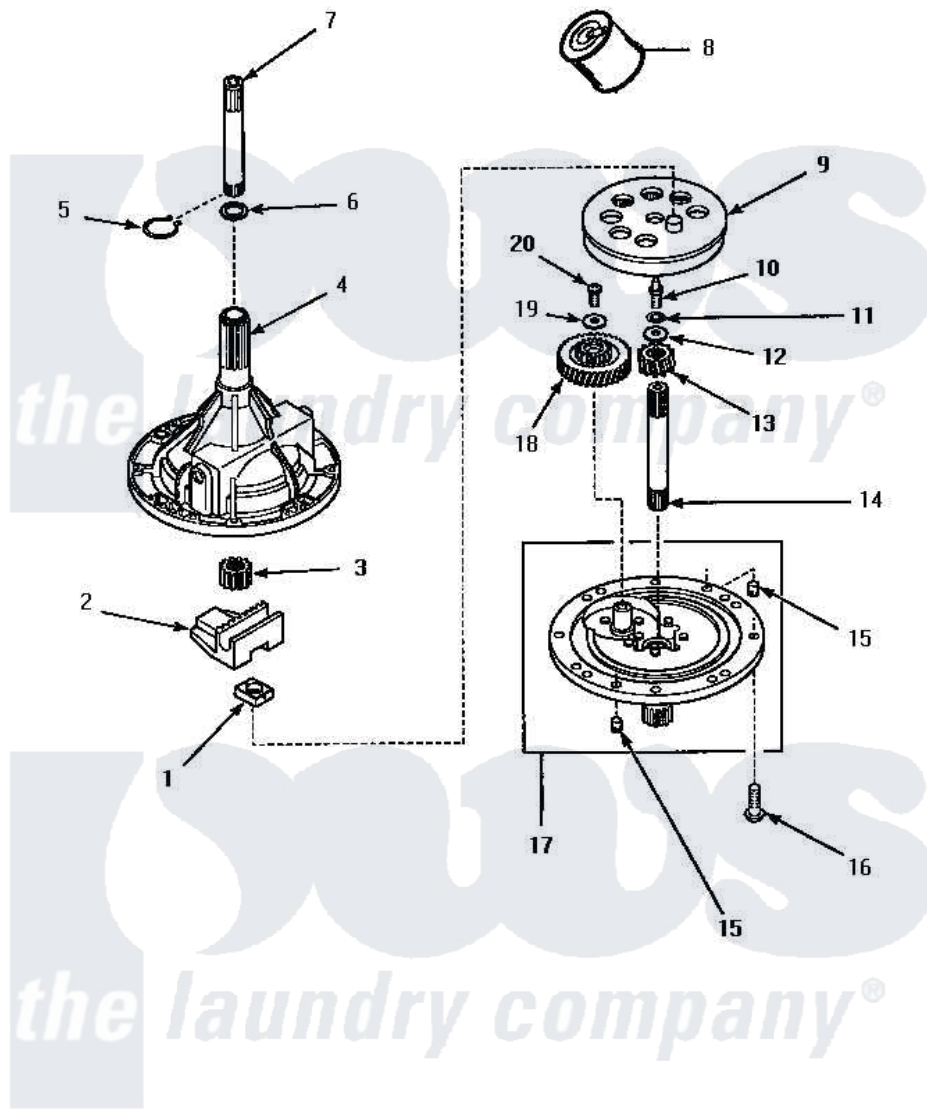

Amana AWM373W2 03 - 34526P TRANSMISSION ASSY

34526P TRANSMISSION ASSEMBLY

Amana Residential Amana AWM373W2 Washer Parts Parts Diagram 03 - 34526P TRANSMISSION ASSY
 Click on the part number to view part

Item	Original Part Number	Replaced By	Status	Part Description
1	26493			Slide
2	Y31526			Rack
3	27003			Pinion, Agitator
4	33223		Not Available	ASSY, TRANSMISSION CASE
5	27197			Ring, Retaining
6	35092			Washer, 3628id X 1.00 X .056
7	Y36570			Shaft, Output
8	27243P			Oil, CW Transmission F-
9	26577			Assembly, Gear And Stud
10	27030		Not Available	SCREW, 1/4-20 SPECIAL
11	21456			Lockwasher, 1/4 Intshkp
12	26509	40041501		Washer
13	36562			Pinion, Drive
14	34853			Shaft, Input
15	27172			Pin, Dowel
16	32814		Not Available	SCREW, 1/4-20X7/8 SERRA

17	34854	38290	Assembly, Cover
18	29161		Gear, Reduction
19	29260	Not Available	WASHER
20	29273		Screw, 1/4-20 X 3/8
NI	37577P	Not Available	SEALANT