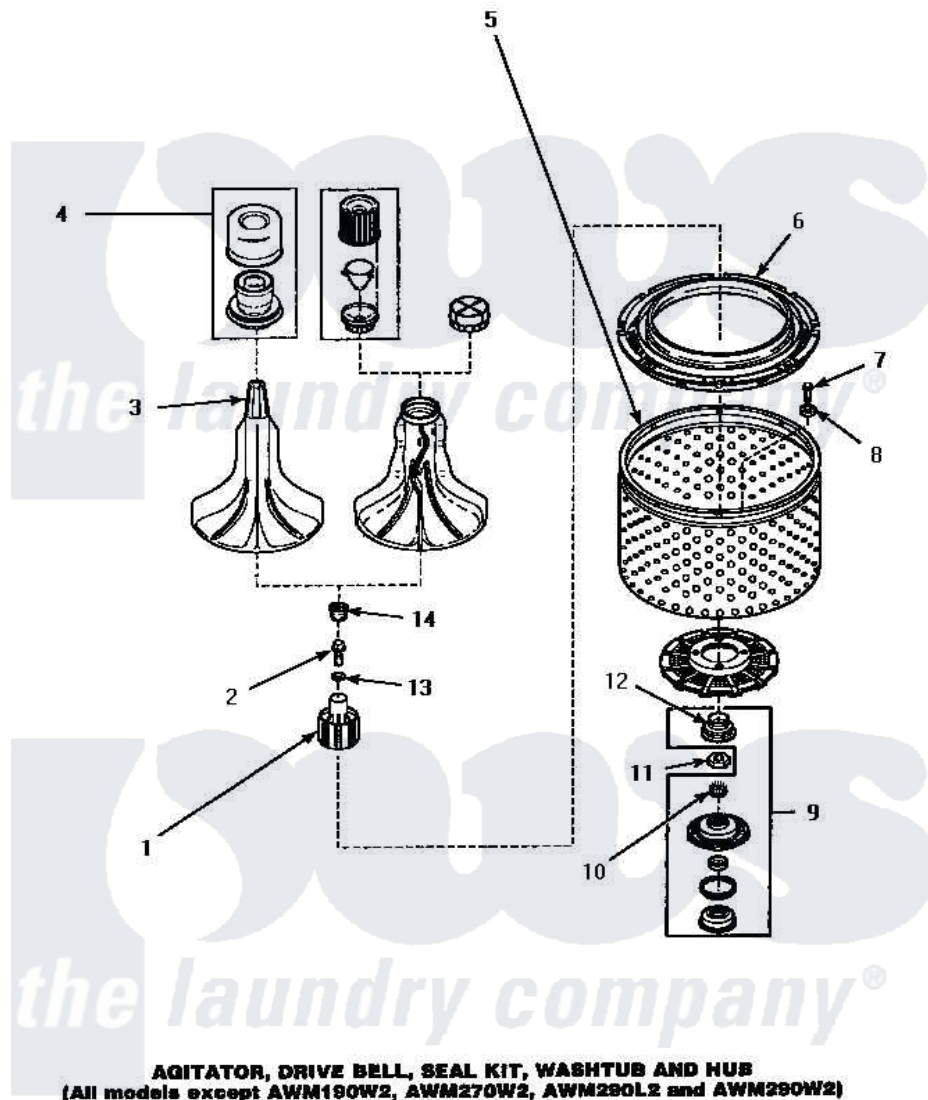

Amana AWM373W2 04 - AGITATOR/DRIVE BELL/SEAL KIT/TUB & HUB

Amana Residential Amana AWM373W2 Washer Parts Parts Diagram 04 - AGITATOR/DRIVE BELL/SEAL KIT/TUB & HUB

Click on the part number to view part

Item	Original Part Number	Replaced By	Status	Part Description
1	Y00000000		Not Available	SEE NOTE DRIVE BELL
2	34288	40065102		Screw, Shoulder 1/4
3	33514	40000501W		Agitator, Flex Vane
4	33510			Assembly, Dispenser-Fabric
5	34521P			Assembly, Tub
"	33501P	R9900144		Kit- Wash
"	33503P	39240P		Wash Tub
6	35035			Guard, Clothes
7	27202	W10116787		Screw
8	28094			Gasket
9	495P3	R9900552		Hub And Seal
10	29728	40008301		Insert, Spline
11	Y29220	40016301		Nut, Lock
12	36425	40016101		Seal, Bell Drive
13	36472			O-Ring
14	36511	40008401		Plug, Bell