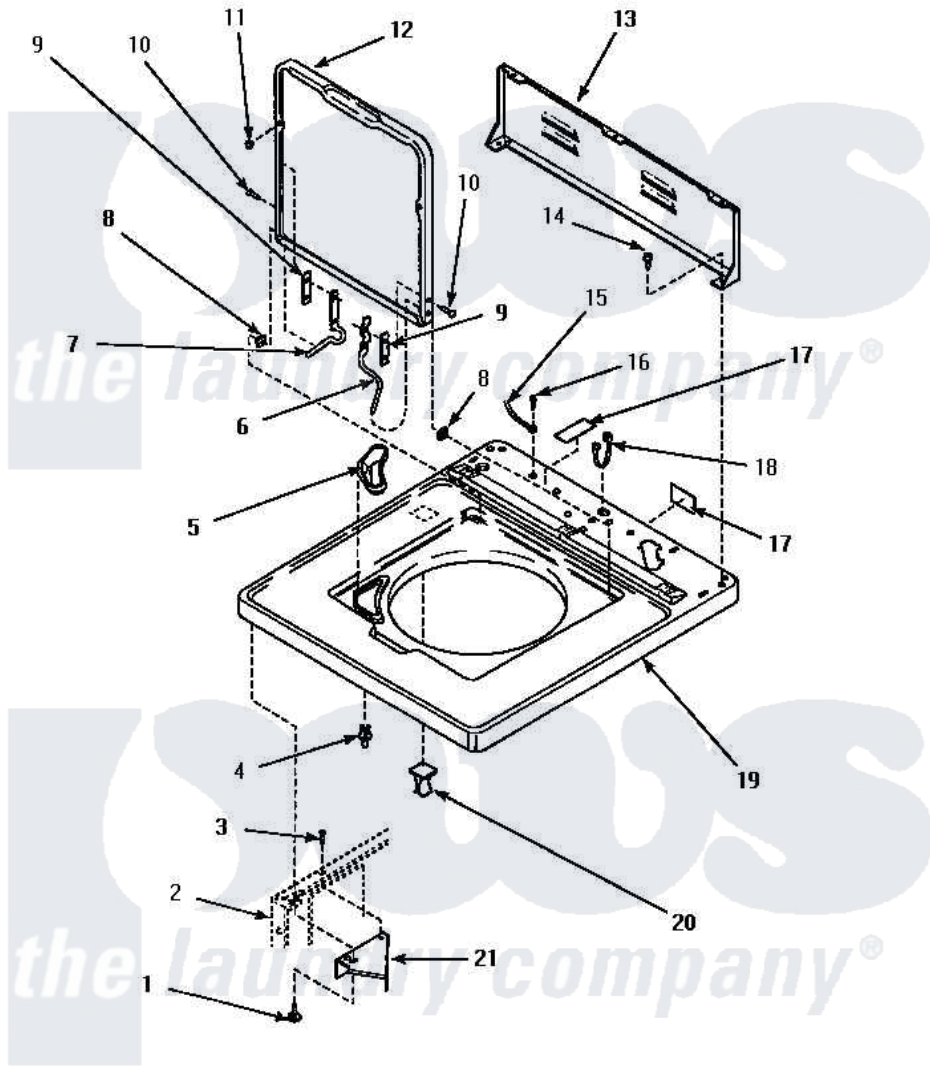

Amana AWM373W2 06 - CAB TOP/LOADING DR & CTRL HOOD REAR PAN

CABINET TOP, LOADING DOOR AND CONTROL HOOD REAR PANEL

Amana [Residential Amana AWM373W2 Washer Parts](#) Parts Diagram 06 - CAB TOP/LOADING DR & CTRL HOOD REAR PAN

[Click on the part number to view part](#)

Item	Original Part Number	Replaced By	Status	Part Description
1	Y31644	27001200		Screw
2	Y00000000		Not Available	SEE NOTE CABINET ASSY - (SEE FRONT PANEL, BASE AND CABINET ASSY PAGE)
3	36035		Not Available	SCREW,8-18X3/8 PHIL FLT HD
4	56534			Barrel, Support
5	34776		Not Available	DISPENSER,BLEACH
6	36437			Hinge, Lid R
7	36513			Hinge, Left
8	33446	40008201		Bushing, Hinge
9	34338			Gasket, Hinge
10	34337	W10119828		Screw, Lid Hinge Mounting
11	21685	40038001		Bumper
12	33541WP			Lid, W/Instructions
13	34903		Not Available	PANEL, BACK HOOD (USE

13	34903		Not Available	37782)
14	23962	W10116760		Screw
15	Y00000000		Not Available	SEE NOTE GROUND WIRE
16	52909			Screw, 10B-16 X 1/2 HeX
17	24903		Not Available	STICKER,DISCONNECT POW
18	21903	211881		Grommet, Cord Part Not Used-Gas Models Only
19	34902WP		Not Available	ASSY, TOP-AMANA
20	36519		Not Available	CLIP
21	36034			Bracket, Director-Module