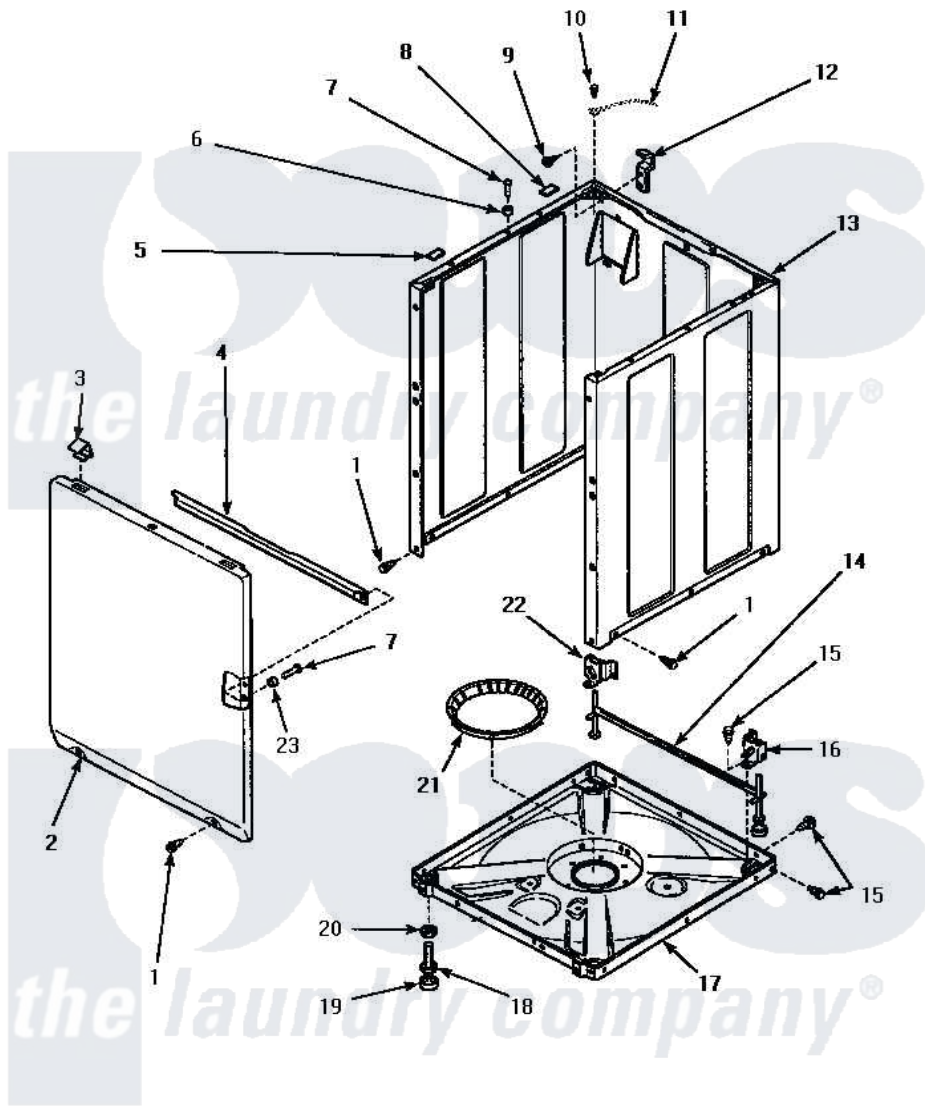

Amana AWM373W2 07 - FRONT PANEL, BASE ASSY & CABINET ASSY

FRONT PANEL, BASE ASSEMBLY AND CABINET ASSEMBLY

Amana [Residential Amana AWM373W2 Washer Parts](#) Parts Diagram 07 - FRONT PANEL, BASE ASSY & CABINET ASSY

[Click on the part number to view part](#)

Item	Original Part Number	Replaced By	Status	Part Description
1	27196	27001200		Screw
2	34656WP			Assembly, Front Panel
3	35865			Clip, Hold-Down Front Panel
4	Y35097		Not Available	BRACE, FRT PNL
5	Y56128			Pad, Bumper
6	56079	505187		Locator, Panel
7	32671	Y014874		Screw, Idler Arm And Sleeve
8	36226			Pad, Bumper .25
9	34499		Not Available	SCREW, No.10B X 1/4 TAP IN HX
10	23962	W10116760		Screw
11	Y00000000		Not Available	SEE NOTE GROUND WIRE
12	Y27103			Hinge, Hold-Down Lug
13	34475WP	38612WP		Kit-Servic
14	34443			Assembly, Leg And Stabilizer
15	35148		Not Available	SCREW, 1/4-14 X 3/8 HX HD

16	36036	Not Available	BRACKET,SLL-RIGHT
17	36599P		Assembly Nut/ Leg Base
"	34434P		Assembly Nut/Leg Base
18	Y34319	22003428	Leg, Adjustable
19	34318	40016001	Foot, Rubber
20	Y21899	40038101	Nut, Leg
21	36108	Not Available	SNUBBER PAD & ISOLATOR
22	36037		Bracket, SII-Left
23	28102		Locator, Panel