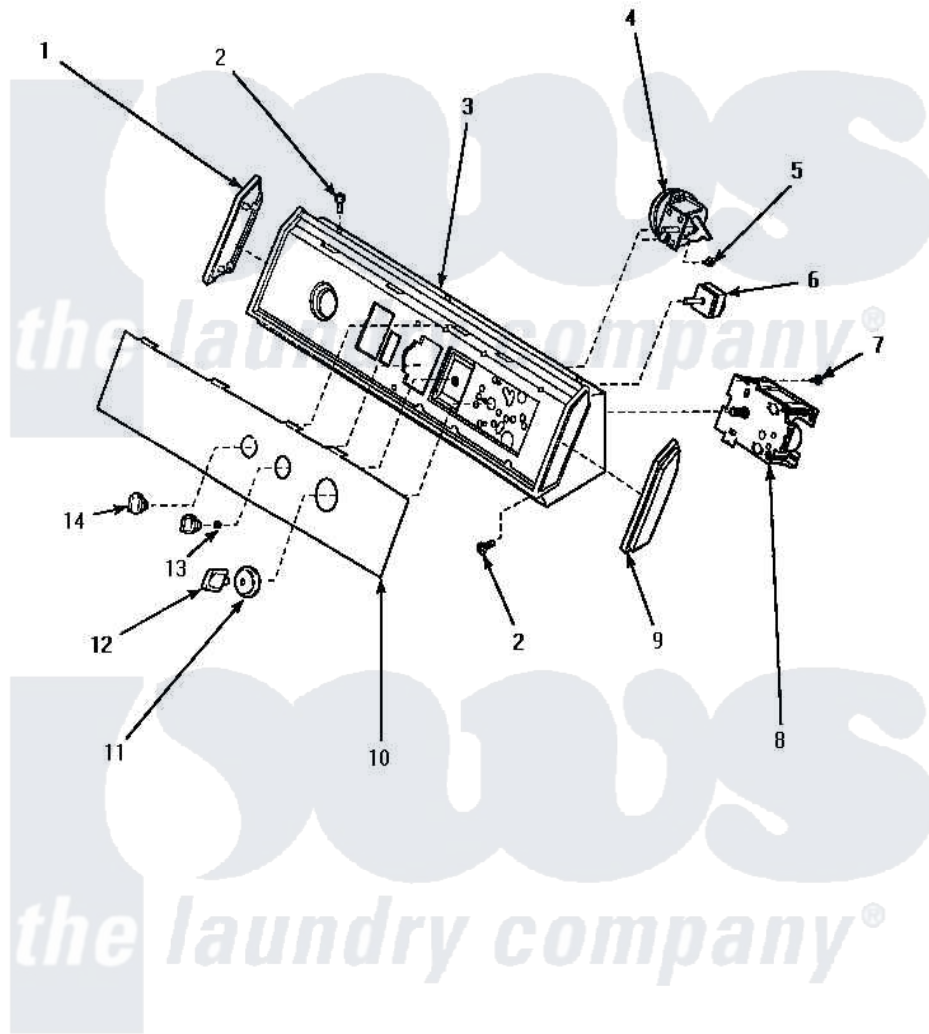

# Amana AWM373W2 08 - GRAPHIC PANEL, CONTROL HOOD & CONTROLS

**GRAPHIC PANEL, CONTROL HOOD AND CONTROLS**  
**(Models AWM270W2, AWM371W2, AWM372W2 and AWM373W2)**

Amana [Residential Amana AWM373W2 Washer Parts](#) Parts Diagram 08 - GRAPHIC PANEL, CONTROL HOOD & CONTROLS

[Click on the part number to view part](#)

Item	Original Part Number	Replaced By	Status	Part Description
1	31249		Not Available	CAP,END-L.H.-CHROME
2	32993		Not Available	SCREW,No.8ABX3/4 POZIDRI
3	36295		Not Available	ASS`Y, HOOD & MTG PLATE
4	36045	<a href="#">40055101</a>		Switch, Pressure
5	<a href="#">31260</a>			Screw, No.8 X 3/8 Ind H
6	21300		Not Available	SWITCH,TEMPERATURE
7	23962	<a href="#">W10116760</a>		Screw
8	31239	<a href="#">31239P</a>		Timer 3 Cycle Package
9	<a href="#">31248</a>			Cap, End-RH-Chrome
10	37675W		Not Available	PANEL, GRAPHICS
"	36922W		Not Available	GRAPHIC PANEL
11	33818		Not Available	TIMER KNOB SKIRT
12	33898		Not Available	TIMER KNOB WHITE
13	57584		Not Available	NUT