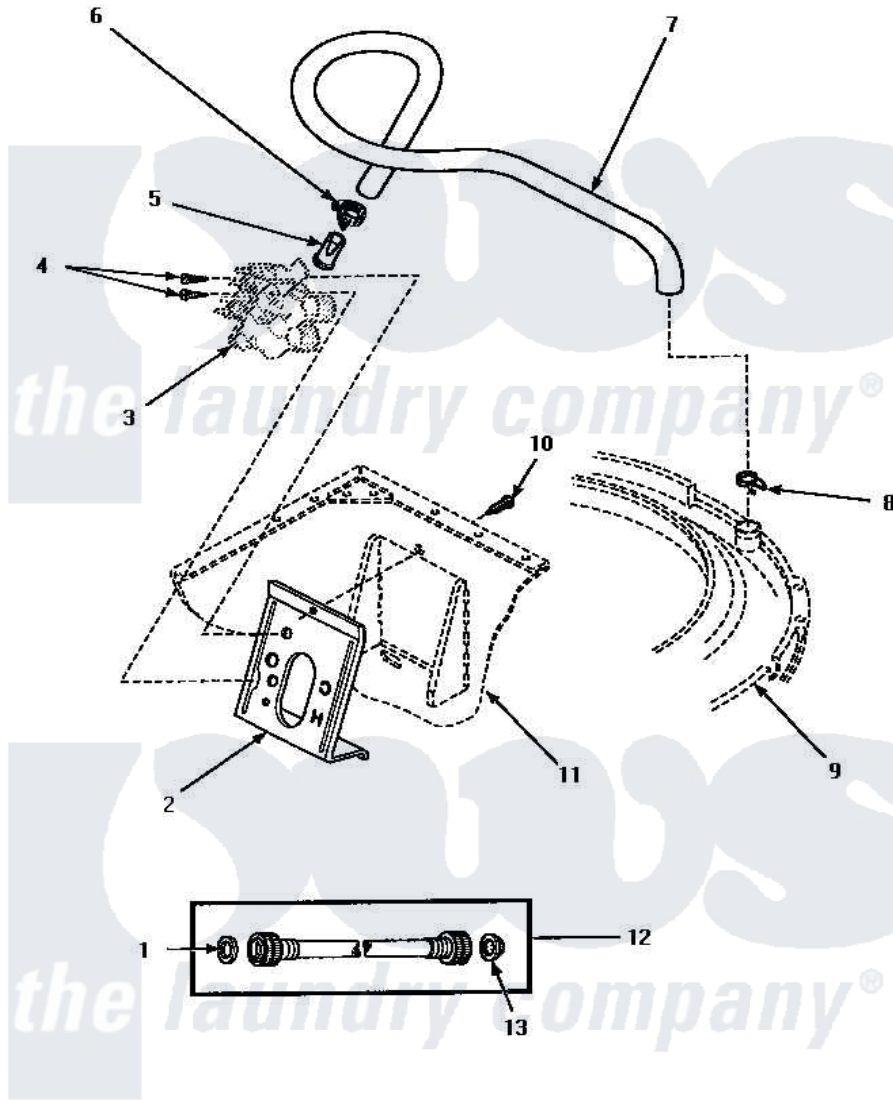

Amana AWM373W2 09 - INLET/FILL HOSE & MIXING VLV MTG BRKT

INLET HOSE, FILL HOSE AND MIXING VALVE MOUNTING BRACKET

Amana [Residential Amana AWM373W2 Washer Parts](#) Parts Diagram 09 - INLET/FILL HOSE & MIXING VLV MTG BRKT

[Click on the part number to view part](#)

Item	Original Part Number	Replaced By	Status	Part Description
1	20290	Y013783		Washer, Inlet Hose
2	34972	39407		Bracket, Valve
3	Y00000000		Not Available	SEE NOTE MIXING VALVE ASSEMBLY -- (SEE MIXING VALVE ASSEMBLY PAGE)
4	23962	W10116760		Screw
5	34500	22001900		Preventer, Back Flow
6	36801	596669		Clamp, Manifold
7	35874	38155		Hose, Mix Valve To TU
8	29210			Hose Clamp
9	Y00000000		Not Available	SEE NOTE OUTER TUB COVER ASSY -- (SEE OUTER TUB, COVER AND PRESSURE HOSE PAGE)
10	33562	27001200		Screw
11	Y00000000		Not Available	SEE NOTE CABINET ASSY -- (SEE FRONT PANEL, BASE AND CABINET ASSY PAGE)