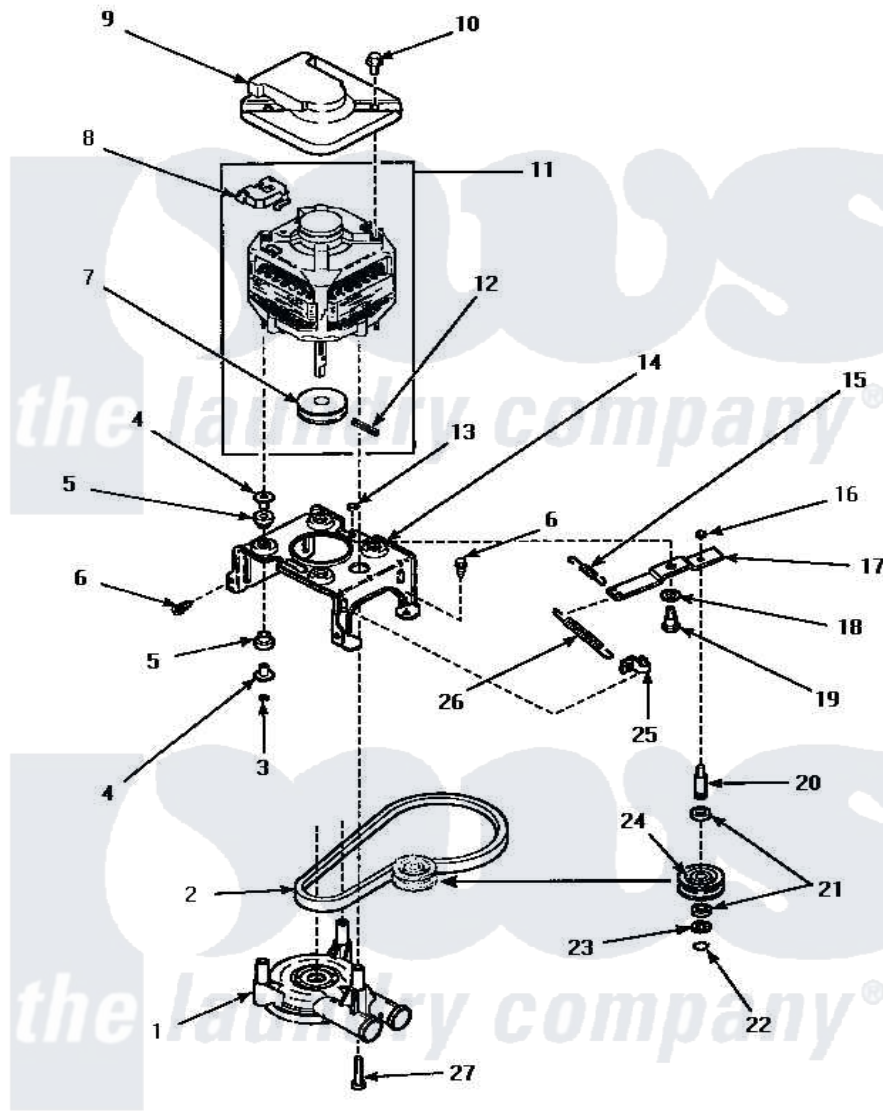

# Amana AWM373W2 11 - MOTOR, MTG BRKT, BELT, PUMP & IDLER ASSY

## MOTOR, MOUNTING BRACKET, BELT, PUMP AND IDLER ASSEMBLY

Amana [Residential Amana AWM373W2 Washer Parts](#) Parts Diagram 11 - MOTOR, MTG BRKT, BELT, PUMP & IDLER ASSY

[Click on the part number to view part](#)

Item	Original Part Number	Replaced By	Status	Part Description
1	36863P	<a href="#">27001233</a>		Pump
2	<a href="#">28808</a>			Belt, Agitate And Spin
3	35423	<a href="#">3400029</a>		Nut, Adapter Plate
4	<a href="#">34791</a>			Post, Mount-Motor
5	<a href="#">34788</a>			Mount, Motor
6	Y31645	<a href="#">27001200</a>		Screw
7	27171		Not Available	PULLEY,MOTOR
8	35632		Not Available	SWITCH, MOTOR
9	34754	<a href="#">40112301</a>		Shield, Motor
10	36639	<a href="#">4312464</a>		Screw
11	34910	<a href="#">27001215</a>		Motor W/Pulley
12	<a href="#">23750</a>			Pin, Roll
13	52566	<a href="#">27001225</a>		Nut, Jam Mid Lock 1/4-20
14	36523	<a href="#">37415P</a>		Kit, Motor Brkt
"	34890		Not Available	BRACKET,MOTOR MOUNT
15	30620		Not Available	SPRING,IDLER LEVER HEL

16	28803	<a href="#">2221070</a>	Clamp, Nylon
17	31054	<a href="#">40041002</a>	Lever, Idler
18	81392	<a href="#">40054701</a>	Washer
19	27229	<a href="#">40038901</a>	Screw, 1/4-20
20	<a href="#">28802</a>		Shaft, Idler
21	<a href="#">Y29443</a>		Washer, Felt
22	<a href="#">23748</a>		Ring, Retaining
23	<a href="#">52549</a>		Washer, 501 ID X3/4 Odx
24	28800	Not Available	WHEEL,IDLER
25	<a href="#">28849</a>		Clip, Spring
26	<a href="#">37366</a>		Spring, Idler
27	Y34565	<a href="#">40063701</a>	Screw, 10-16 x 1.75
NI	258P3	Not Available	KIT,CAPACITOR