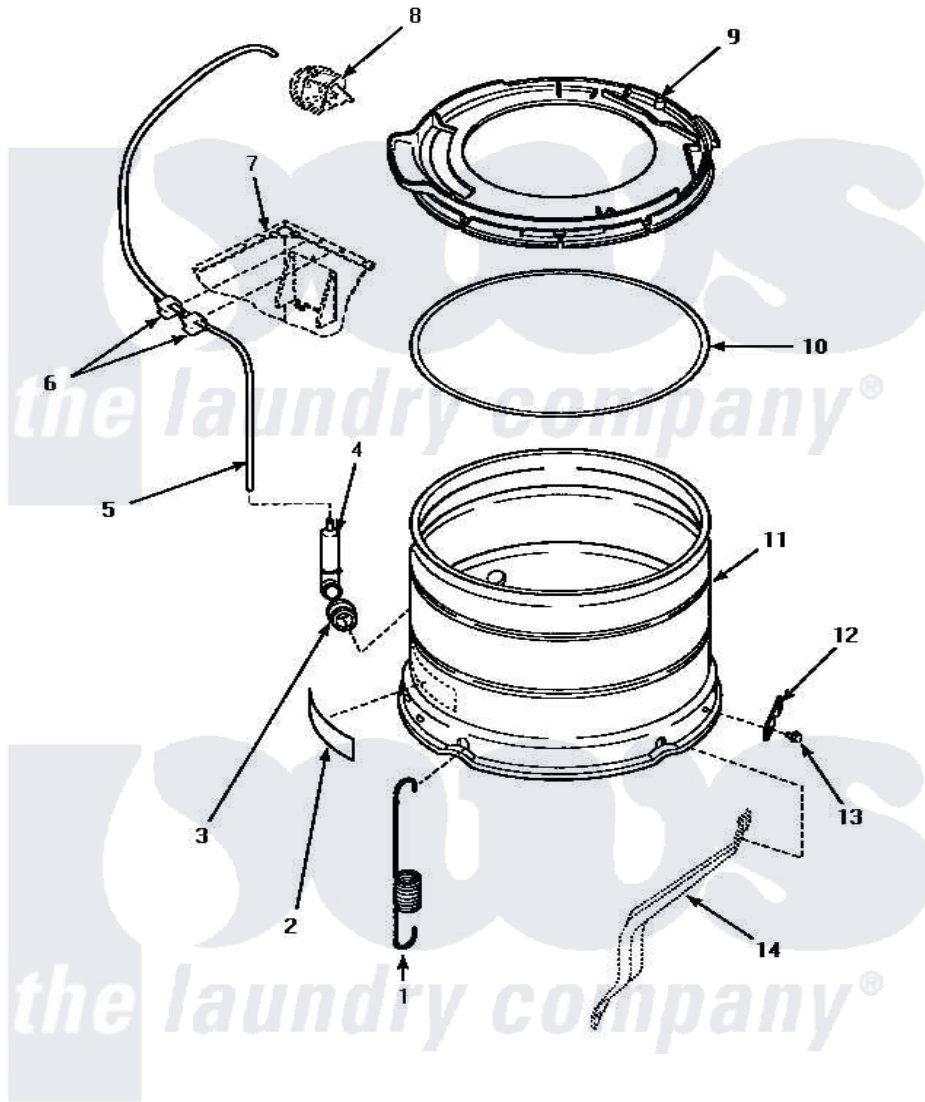

# Amana AWM373W2 12 - OUTER TUB, COVER AND PRESSURE HOSE

**OUTER TUB, COVER AND PRESSURE HOSE**

Amana [Residential Amana AWM373W2 Washer Parts](#) Parts Diagram 12 - OUTER TUB, COVER AND PRESSURE HOSE

[Click on the part number to view part](#)

Item	Original Part Number	Replaced By	Status	Part Description
1	35947		Not Available	SPRING, TUB -SHORT
2	500049		Not Available	STICKER
3	29175	<a href="#">40037801</a>		Grommet
4	30907	<a href="#">40008501</a>		Assembly, Pressure Bulb
5	29213	<a href="#">39125</a>		Tubing 31
6	<a href="#">21036</a>			Clip, Cable
7	Y00000000		Not Available	SEE NOTE CABINET ASSY -- (SEE FRONT PANEL, BASE AND CABINET ASSY PAGE)
8	Y00000000		Not Available	SEE NOTE PRESSURE SWITCH -- (SEE GRAPHIC PANEL AND CONTROLS PAGE)
9	<a href="#">36025P</a>			Assembly, Tub Cover and Gasket
10	<a href="#">32857</a>			Gasket, Tub Cover Small
11	<a href="#">34438P</a>			Assembly, Outer Tub
"	<a href="#">34439P</a>			Outer Tub

12

[27926](#)

Plate, Leg .063

13

35369

[40128701](#)

Screw, 5/16-18 X .50

14