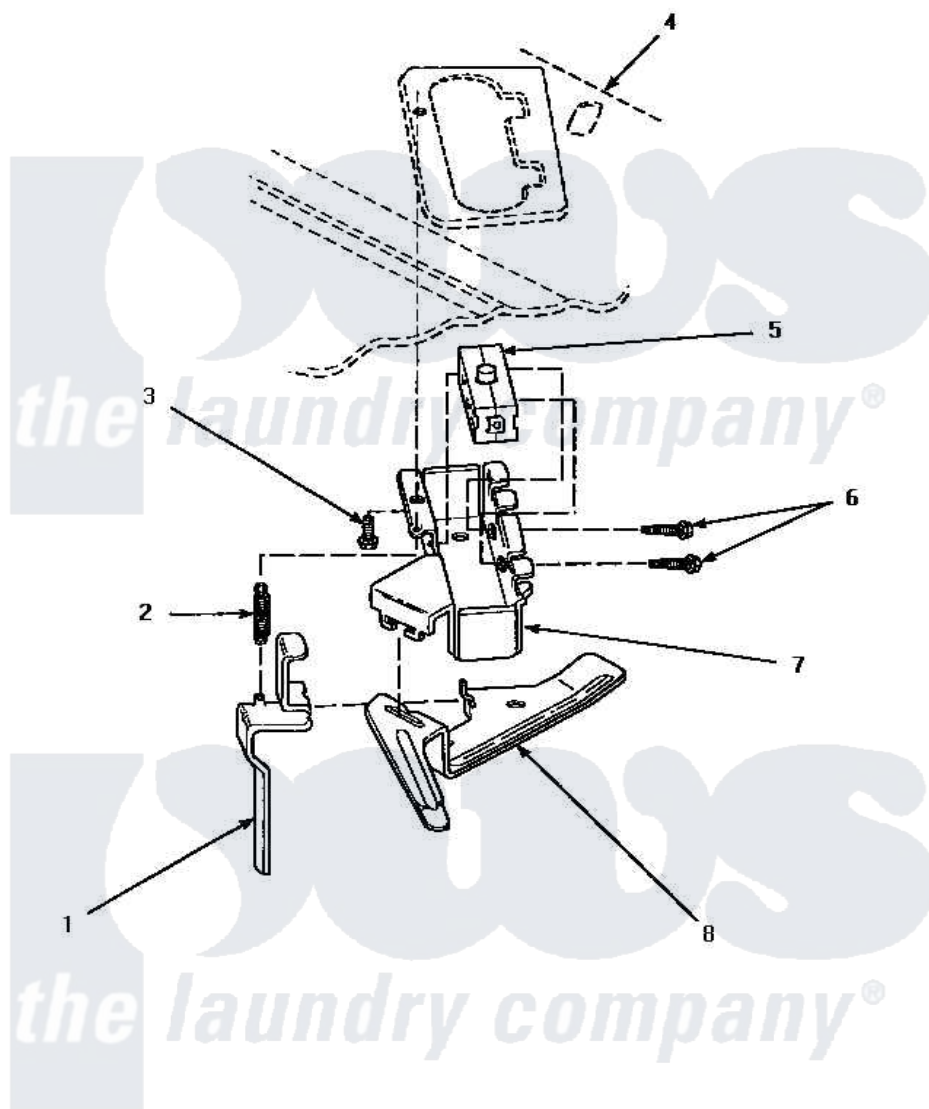

# Amana AWM373W2 13 - OUT-OF-BALANCE SWITCH

## OUT-OF-BALANCE SWITCH

Amana [Residential Amana AWM373W2 Washer Parts](#) Parts Diagram 13 - OUT-OF-BALANCE SWITCH  
 Click on the part number to view part

Item	Original Part Number	Replaced By	Status	Part Description
1	<a href="#">33442</a>			Lever, Unbalanced Load
2	<a href="#">33443</a>			Spring
3	23962	<a href="#">W10116760</a>		Screw
4	Y00000000		Not Available	SEE NOTE CABINET TOP -- (SEE CABINET TOP, LOADING DOOR AND CONTROL HOOD REAR PANEL PAGE)
5	33445	<a href="#">27001095</a>		Switch, Lid
6	<a href="#">36510</a>			Screw
7	<a href="#">36497P</a>			Kit, Switch Holder
8	<a href="#">33441</a>			Arm, Actuator