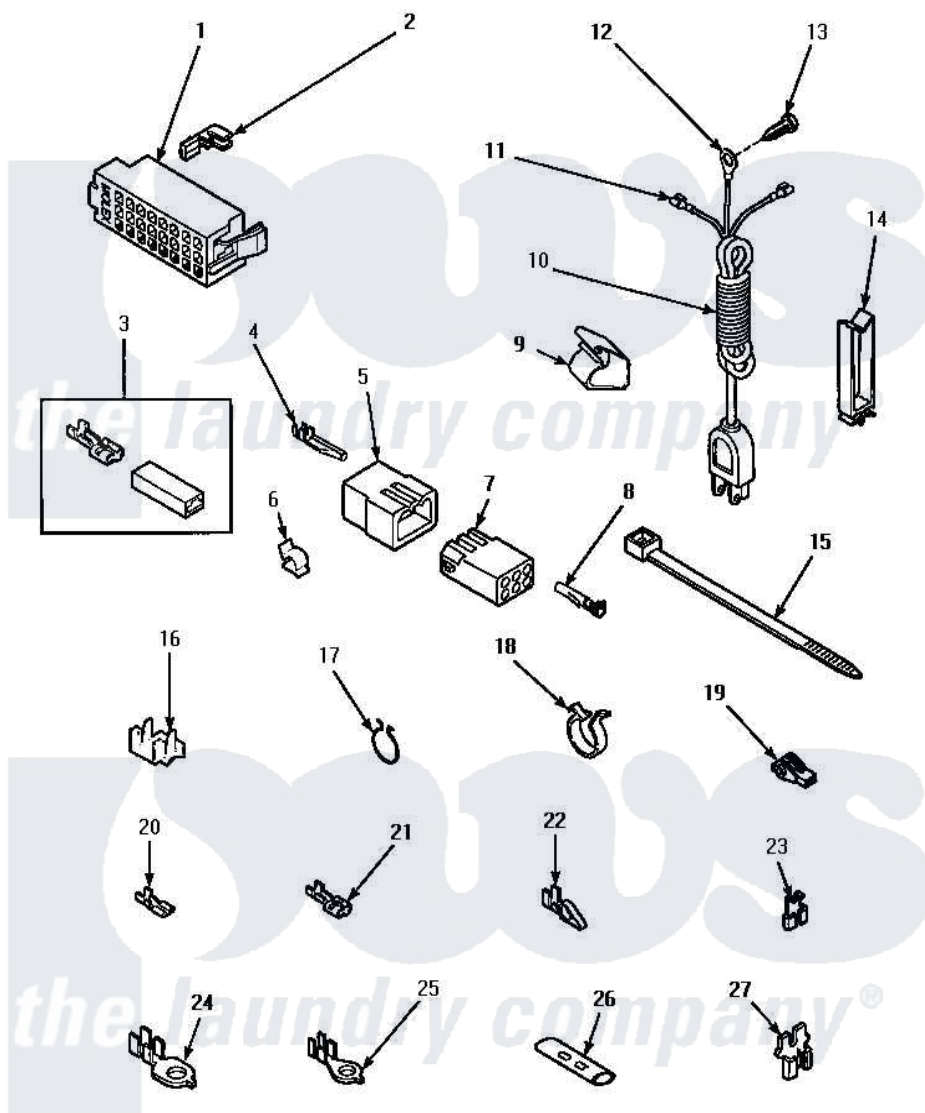

Amana AWM373W2 14 - POWER CORD & TERMINALS

POWER CORD AND TERMINALS

Amana [Residential Amana AWM373W2 Washer Parts](#) Parts Diagram 14 - POWER CORD & TERMINALS
 Click on the part number to view part

Item	Original Part Number	Replaced By	Status	Part Description
1	34123			Housing, LH -24 Position
"	32746			Housing, RH-24 Positi
2	Y00188			Molex Terminal
3	00234	00359		Terminal Ultra Pod 250 X032F
4	Y00116			Terminal, Pin-Male
5	23041			Plug, 6 Circuit
"	23033			Plug, 9 Circuit
"	26302		Not Available	PLUG,1 CIRCUIT
6	21036			Clip, Cable
7	26708			Receptacle, 6 Circuit
"	26301			Receptacle, Molex
"	26163			Receptacle, 9 Circuit
8	Y00117	5011-XX		093 Female Socket
9	35521		Not Available	CLIP, HARNESS HOLDER
10	Y34458		Not Available	POWER CORD ALL
11	03673		Not Available	NUT

12	Y0000000	Not Available	SEE NOTE GROUND WIRE
13	52909		Screw, 10B-16 X 1/2 HeX
14	36274	Not Available	CLIP, HARNESS
15	36466	M0321209	Tie-Electrical
16	Y00161	B5733302	Clip, Ground
17	51291		Clip, Wire
18	61510	504034	Clip, Wire
19	70210	Not Available	INSULATOR,BLUE
20	00112		Terminal, Spade-3/16 Fe
21	Y00119	Not Available	SPADE TERMINAL(18 GAUGE) (1/4 INCH-(1) 18 GAUGE WIRE)
22	00220	Not Available	TERMINAL,CRIMP-SINGLE
23	Y00120		Terminal, Flag-1/4 Fema
24	Y00113	Not Available	TERMINAL,RING-1/4 STUD
25	00110		No.10 18 Gauge Wire
26	21091	Not Available	CONNECTOR TWO 1/4 INCH MALE
27	29673	Not Available	DOUBLE CONNECTOR