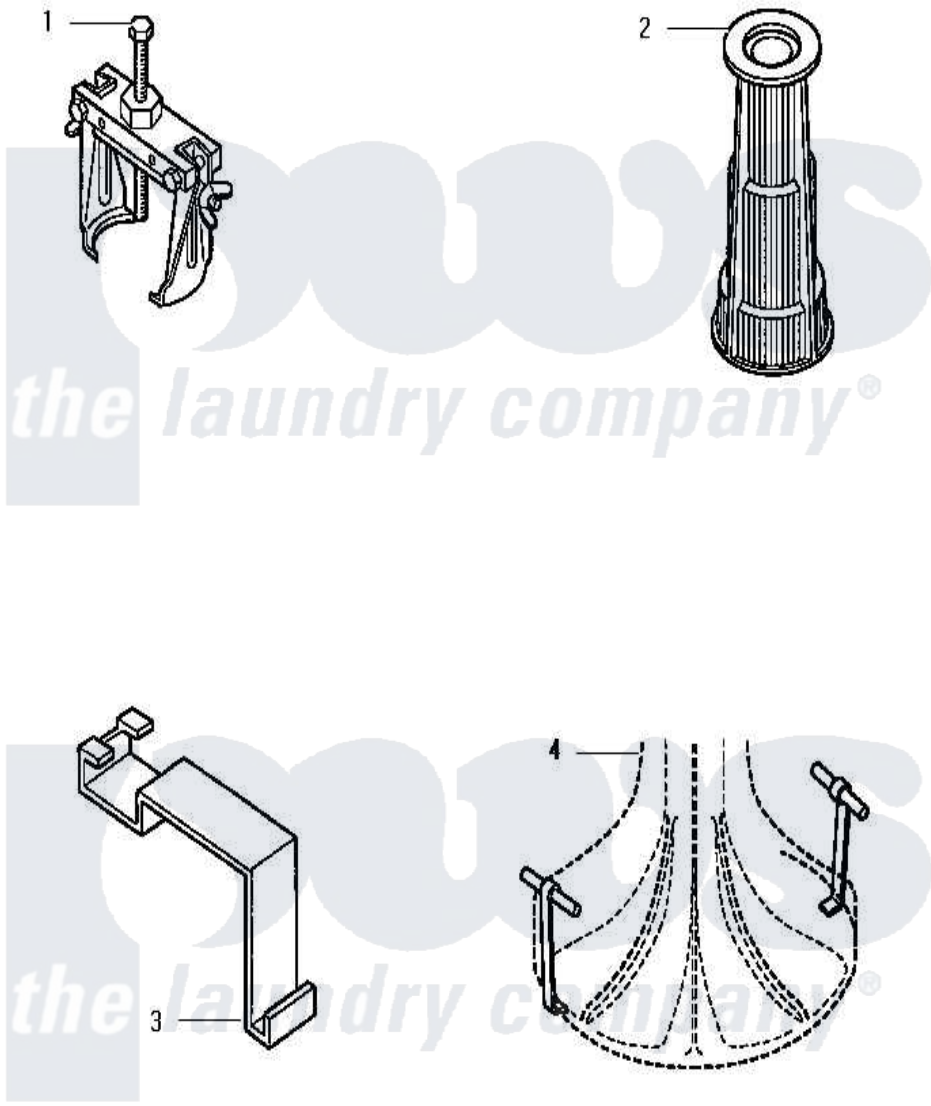

Amana AWM373W2 16 - SPECIAL TOOLS

Amana [Residential Amana AWM373W2 Washer Parts](#) Parts Diagram 16 - SPECIAL TOOLS
 Click on the part number to view part

Item	Original Part Number	Replaced By	Status	Part Description
1	294P4			Bell Tool
2	293P4			Seal Tool
3	273P4			Tub Cover Gasket Tool
4	254P4P			Agitator Hooks
NI	294P4A			Jaw, Drive Bell Tool
"	294P4B			Drive Bell Bolt