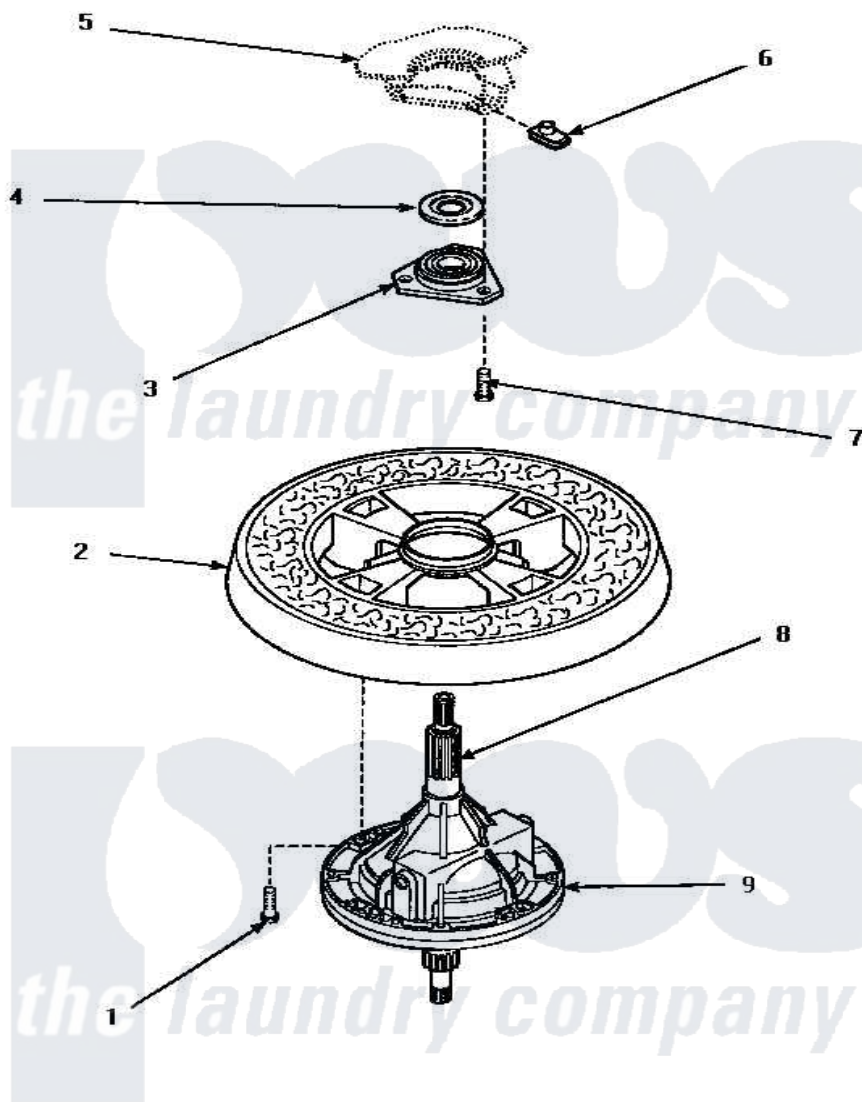

# Amana AWM373W2 17 - TRANSMISSION ASSY & BALANCE RING

**TRANSMISSION ASSEMBLY AND BALANCE RING**

Amana [Residential Amana AWM373W2 Washer Parts](#) Parts Diagram 17 - TRANSMISSION ASSY & BALANCE RING  
 Click on the part number to view part

Item	Original Part Number	Replaced By	Status	Part Description
1	37047		Not Available	SCREW, CAP
2	34731		Not Available	ASSY,BALANCE RING-COMPL
3	27182	<a href="#">40004201P</a>		Main Bearing Assembly
4	<a href="#">27187</a>			Flinger
5	Y00000000		Not Available	SEE NOTE OUTER TUB -- (SEE OUTER TUB, COVER AND PRESSURE HOSE PAGE)
6	<a href="#">27222</a>			Nut, Retainer 5/16-18
7	36991	<a href="#">3400500</a>		Bolt, 3405245 5/16-18 X 3/4
8	<a href="#">27604P</a>			Never-Seeze 1 Oz Tube
9	<a href="#">34526P</a>			Assembly, Transmission