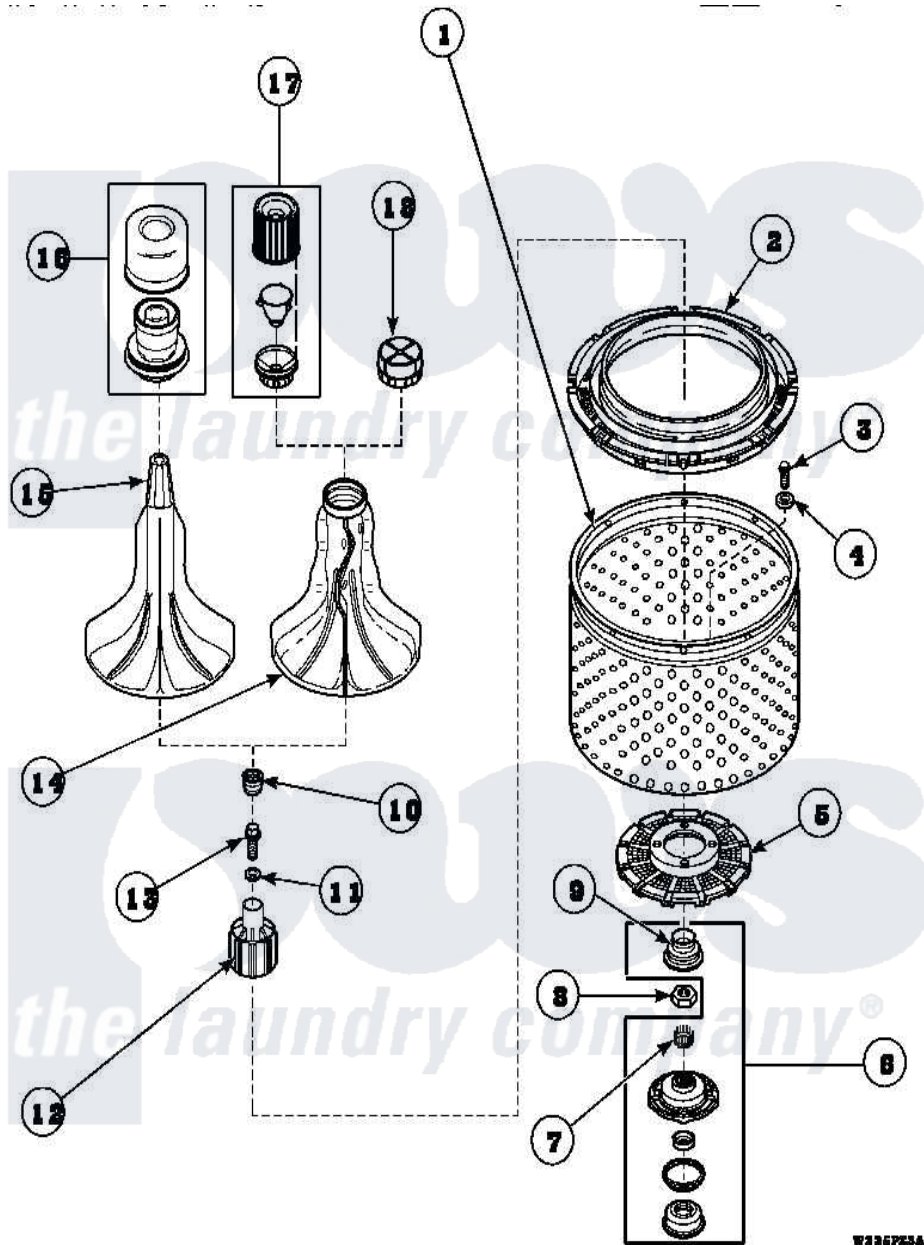

**Amana AWM373W2 (BOM: PAWM373W2) 03 - AGITATOR/DRIVE
BELL/SEAL KIT/TUB & HUB**

Amana Residential Amana AWM373W2 (BOM: PAWM373W2) Washer Parts Parts Diagram 03 - AGITATOR/DRIVE
BELL/SEAL KIT/TUB & HUB

Click on the part number to view part

Item	Original Part Number	Replaced By	Status	Part Description
1	33501P	R9900144		Kit- Wash
2	35035			Guard, Clothes
3	27202	W10116787		Screw
4	28094			Gasket
5	32998	39371		Filter Lin
6	495P3	R9900552		Hub And Seal
7	29728	40008301		Insert, Spline
8	Y29220	40016301		Nut, Lock
9	36425	40016101		Seal, Bell Drive
10	36511	40008401		Plug, Bell
11	36472			O-Ring
12	36443P	R9900189		Kit, Drive Bell And Seal
13	34288	40065102		Screw, Shoulder 1/4
15	33514	40000501W		Agitator, Flex Vane
16	33510			Assembly, Dispenser-Fabric