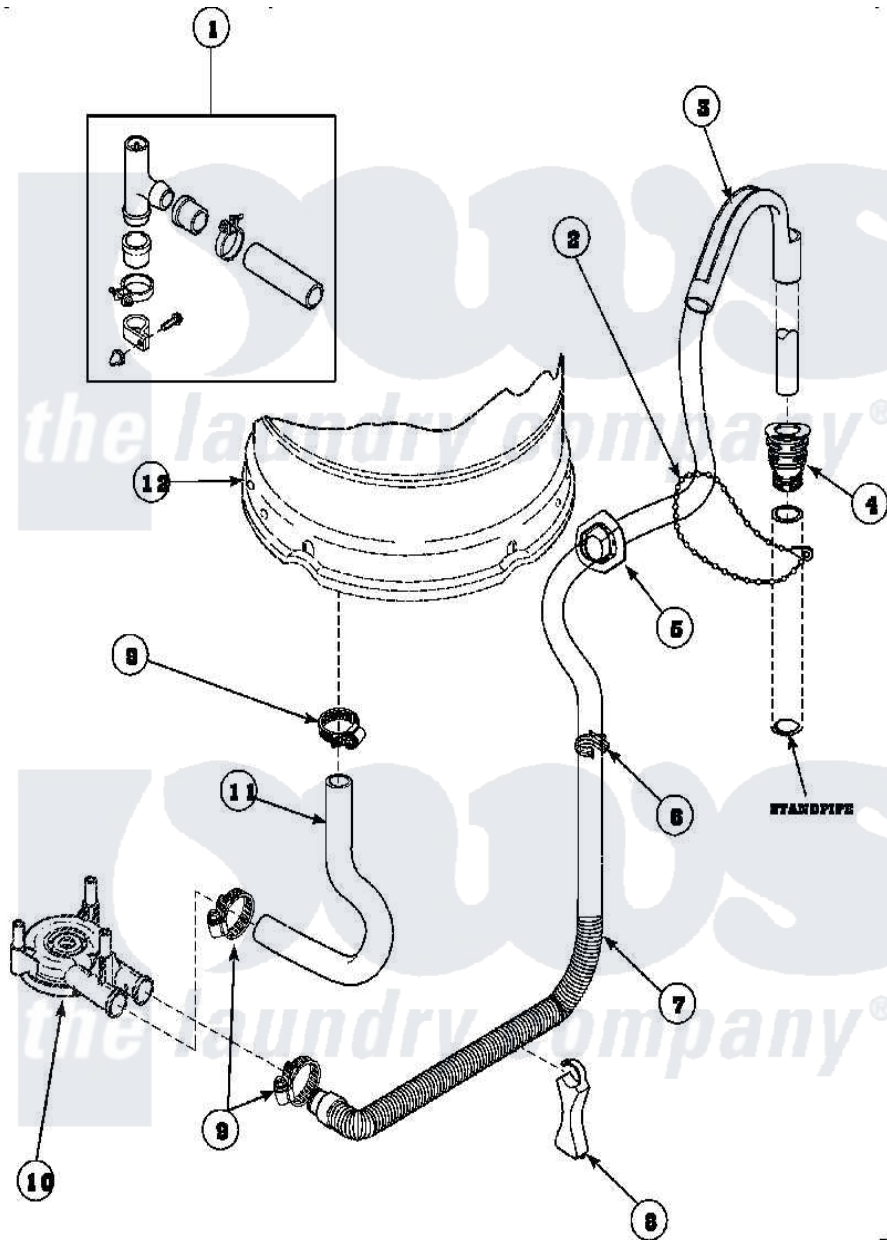

Amana AWM373W2 (BOM: PAWM373W2) 06 - DRAIN HOSE AND SIPHON BREAK

Amana Residential Amana AWM373W2 (BOM: PAWM373W2) Washer Parts Parts Diagram 06 - DRAIN HOSE AND SIPHON BREAK

Click on the part number to view part

Item	Original Part Number	Replaced By	Status	Part Description
1	562P3	76660		Break-Sphn
2	33489	8539404		Tie-Wire
3	33615	22003814		Retainer, Drain Hose
4	36878	40008101		Adapter, Standpipe
5	32219			Relief, Strain
6	36014			Clip, Retainer-Hose
7	37245	40053901		Hose, Drain
8	36522			Hose Support
"	35487			Support, Hose
9	36802	285655		Clamp, Hose
10	36863P	27001233		Pump
11	35753			Hose, Tub To Pump-Ddp
12	34438P			Assembly, Outer Tub