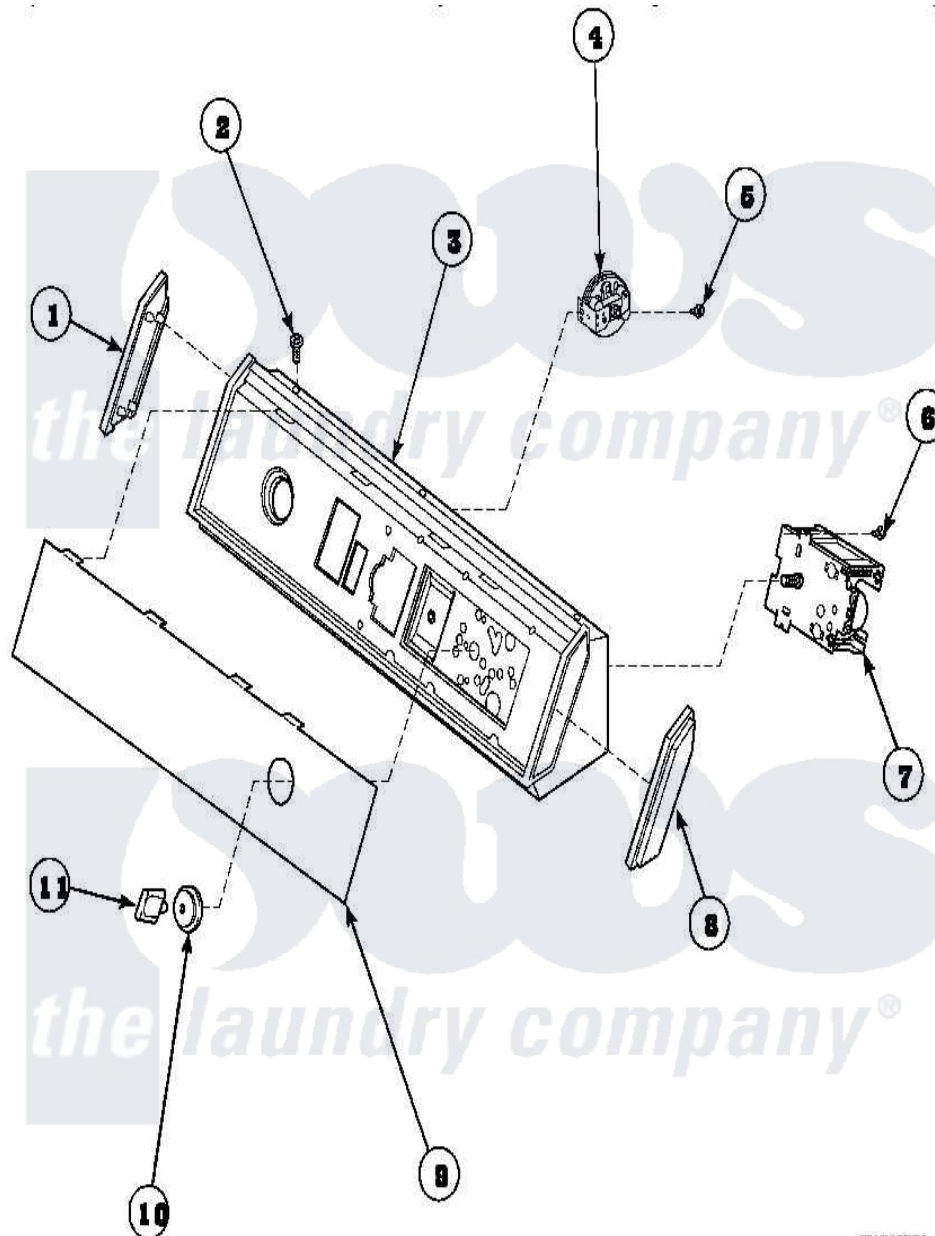

Amana AWM373W2 (BOM: PAWM373W2) 08 - GRAPHIC PANEL,
CONTROL HOOD AND CONTROLS

W170P26A

Amana Residential Amana AWM373W2 (BOM: PAWM373W2) Washer Parts Parts Diagram 08 - GRAPHIC
PANEL, CONTROL HOOD AND CONTROLS
Click on the part number to view part

Item	Original Part Number	Replaced By	Status	Part Description
5	31260			Screw, No.8 X 3/8 Ind H
6	23962	W10116760		Screw