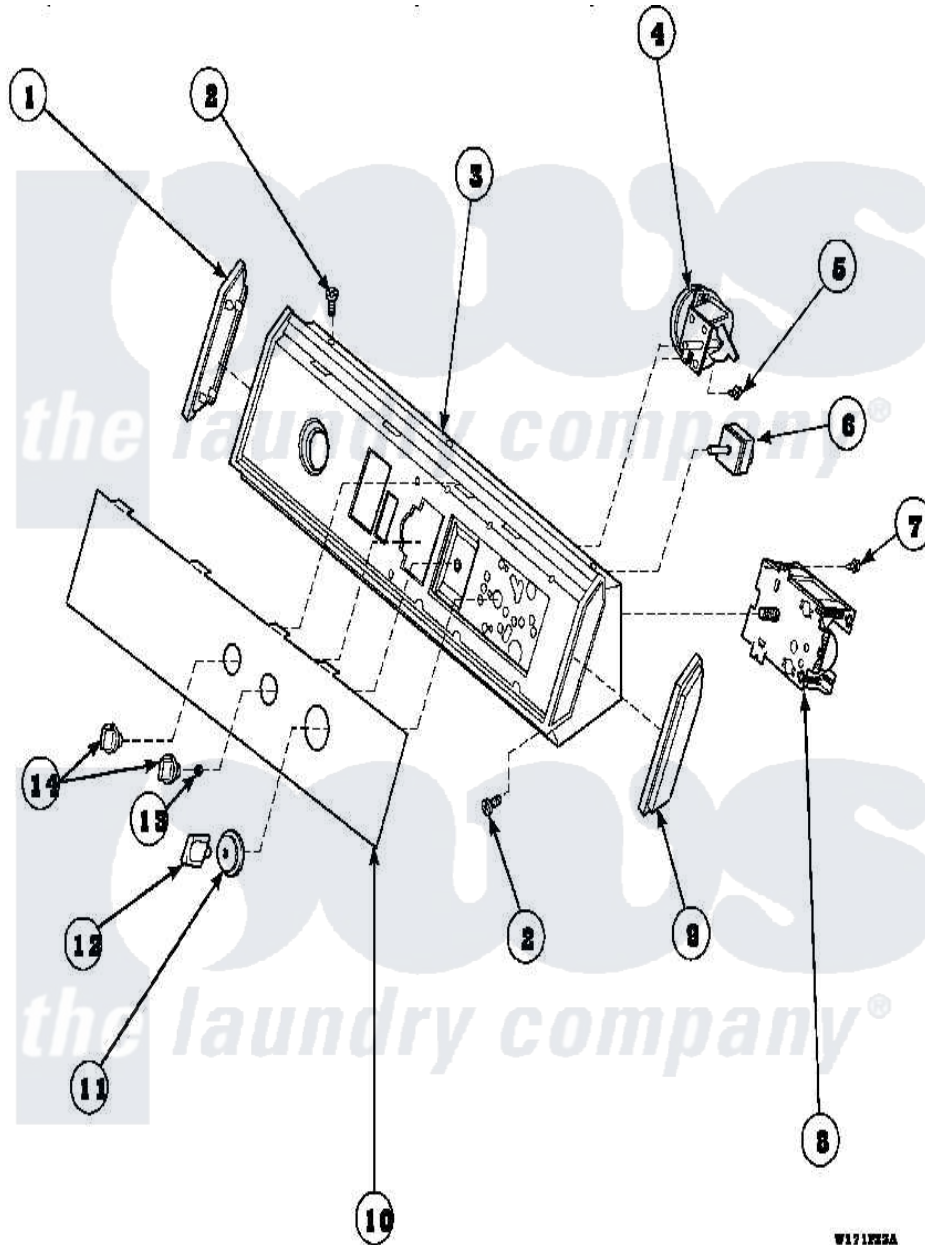

**Amana AWM373W2 (BOM: PAWM373W2) 09 - GRAPHIC PANEL,
CONTROL HOOD AND CONTROLS**

W111222A

Amana Residential Amana AWM373W2 (BOM: PAWM373W2) Washer Parts Parts Diagram 09 - GRAPHIC PANEL,
CONTROL HOOD AND CONTROLS
Click on the part number to view part

Item	Original Part Number	Replaced By	Status	Part Description
1	31249		Not Available	CAP,END-L.H.-CHROME
2	32993		Not Available	SCREW,No.8ABX3/4 POZIDRI
3	36295		Not Available	ASS`Y, HOOD & MTG PLATE
"	37845		Not Available	ASSY, CONT PANEL
4	36045	40055101		Switch, Pressure
5	31260			Screw, No.8 X 3/8 Ind H
6	21300		Not Available	SWITCH,TEMPERATURE
"	35115			Switch, TemPerature 3 P
7	23962	W10116760		Screw
8	31239	31239P		Timer 3 Cycle Package
9	31248			Cap, End-RH-Chrome
10	36922W		Not Available	GRAPHIC PANEL
11	33818		Not Available	TIMER KNOB SKIRT
12	33898		Not Available	TIMER KNOB WHITE