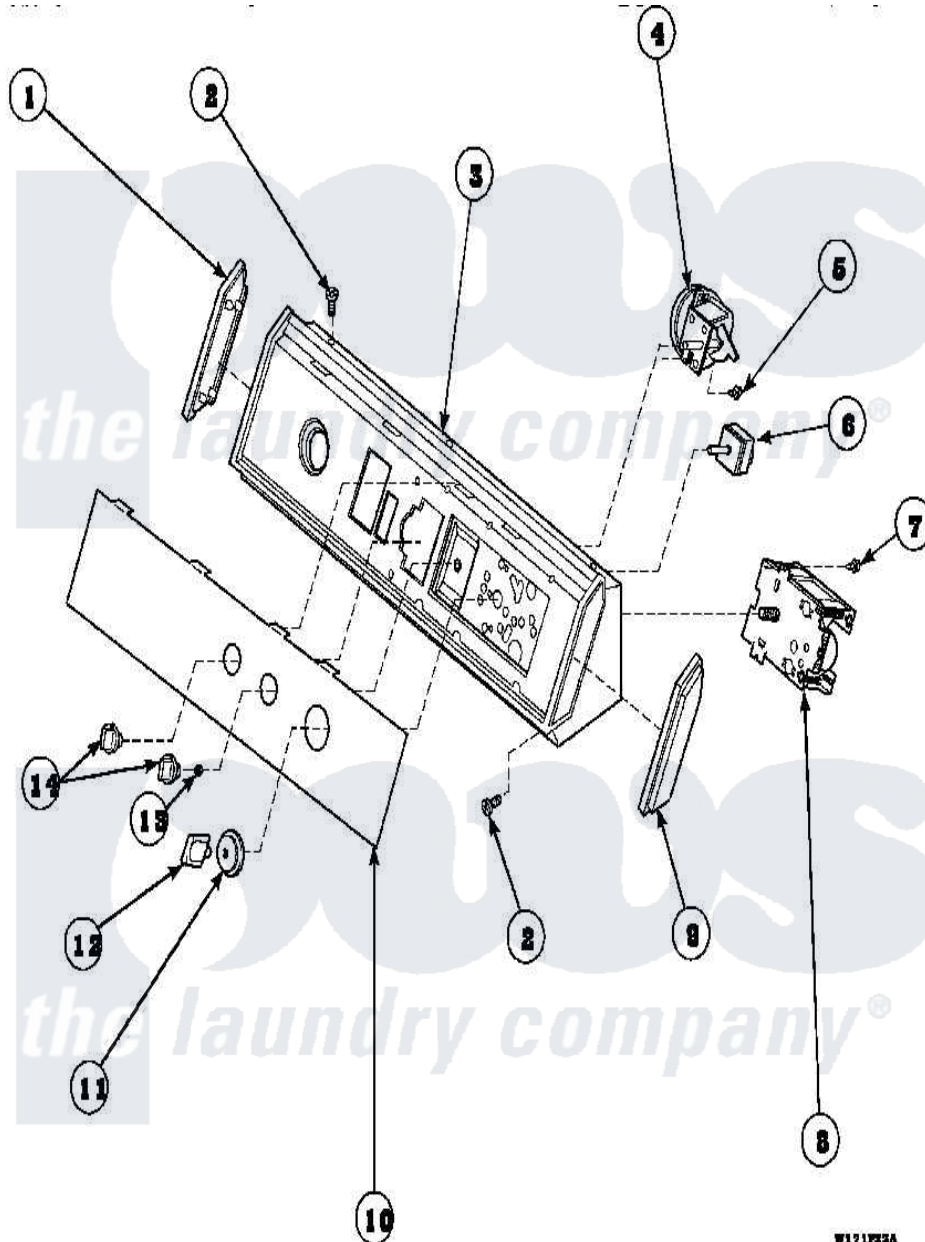

**Amana AWM373W2 (BOM: PAWM373W2) 10 - GRAPHIC PANEL,
CONTROL HOOD AND CONTROLS**

W171922A

Amana Residential Amana AWM373W2 (BOM: PAWM373W2) Washer Parts Parts Diagram 10 - GRAPHIC
PANEL, CONTROL HOOD AND CONTROLS

Click on the part number to view part

Item	Original Part Number	Replaced By	Status	Part Description
1	31249		Not Available	CAP,END-L.H.-CHROME
4	36045	40055101		Switch, Pressure
5	31260			Screw, No.8 X 3/8 Ind H
6	35115			Switch, TemPerature 3 P
7	23962	W10116760		Screw
8	31239	31239P		Timer 3 Cycle Package
9	31248			Cap, End-RH-Chrome
13	57584		Not Available	NUT