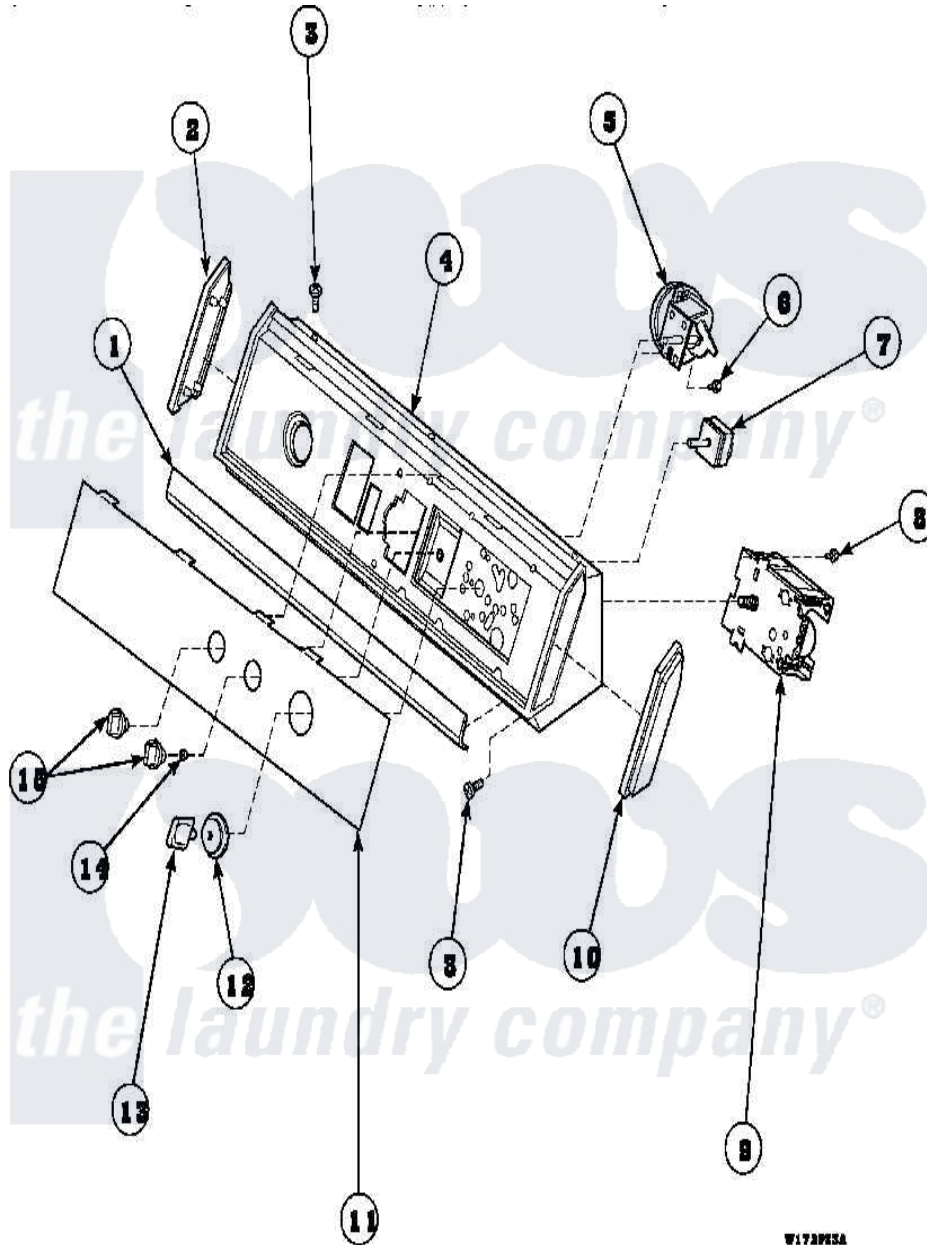

Amana AWM373W2 (BOM: PAWM373W2) 11 - GRAPHIC PANEL, CONTROL HOOD AND CONTROLS

W17AP65A

Amana Residential Amana AWM373W2 (BOM: PAWM373W2) Washer Parts Parts Diagram 11 - GRAPHIC PANEL, CONTROL HOOD AND CONTROLS
 Click on the part number to view part

Item	Original Part Number	Replaced By	Status	Part Description
2	31249		Not Available	CAP,END-L.H.-CHROME
3	32993		Not Available	SCREW,No.8ABX3/4 POZIDRI
5	36045	40055101		Switch, Pressure
6	31260			Screw, No.8 X 3/8 Ind H
7	35115			Switch, TemPerature 3 P
8	23962	W10116760		Screw
9	31239	31239P		Timer 3 Cycle Package
10	31248			Cap, End-RH-Chrome
12	33818		Not Available	TIMER KNOB SKIRT
13	33898		Not Available	TIMER KNOB WHITE
14	57584		Not Available	NUT
15	33688	36701W		Knob