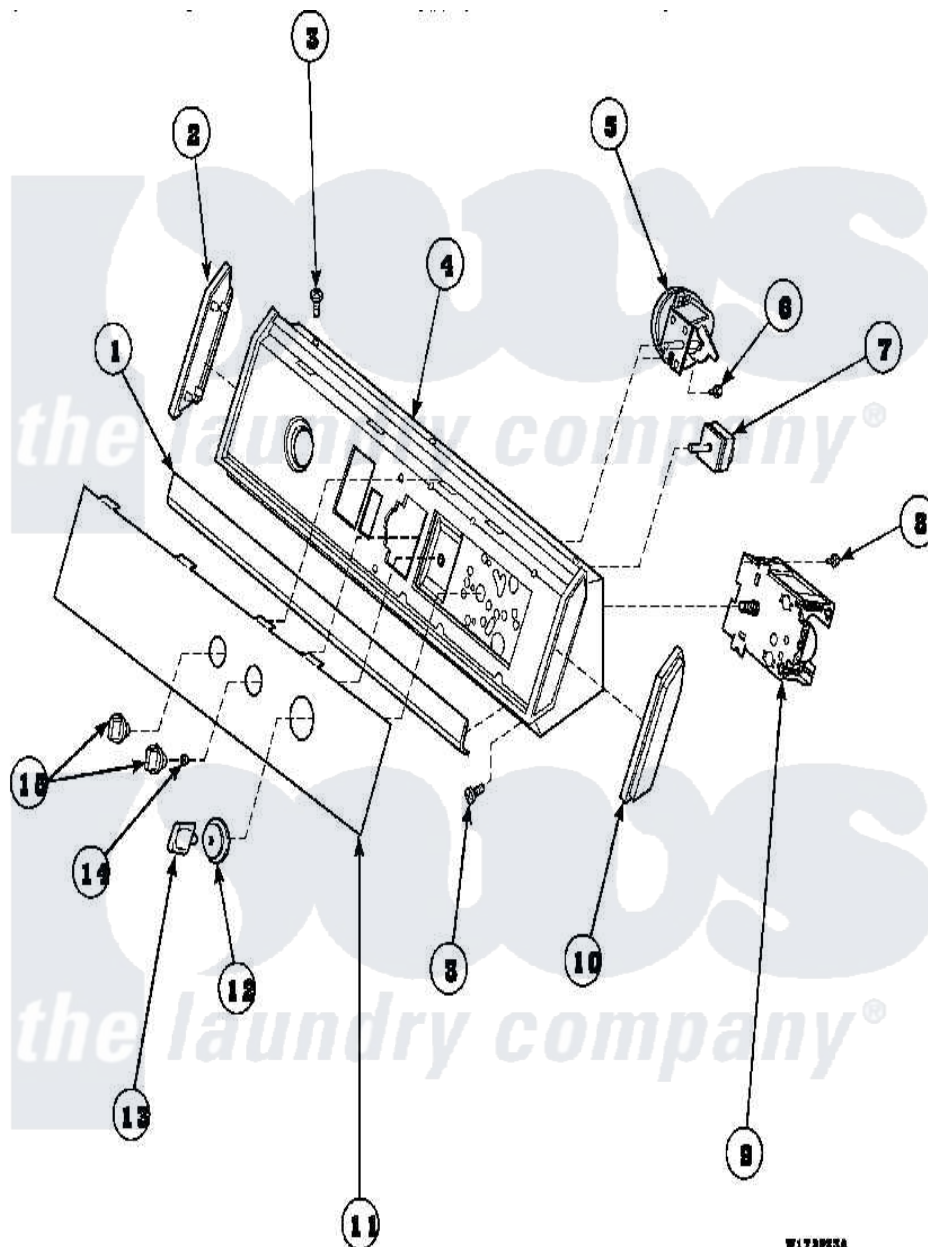

Amana AWM373W2 (BOM: PAWM373W2) 12 - GRAPHIC PANEL, CONTROL HOOD AND CONTROLS

W17AP65A

Amana Residential Amana AWM373W2 (BOM: PAWM373W2) Washer Parts Parts Diagram 12 - GRAPHIC PANEL, CONTROL HOOD AND CONTROLS
 Click on the part number to view part

Item	Original Part Number	Replaced By	Status	Part Description
2	31249		Not Available	CAP,END-L.H.-CHROME
5	36045	40055101		Switch, Pressure
6	31260			Screw, No.8 X 3/8 Ind H
8	23962	W10116760		Screw
10	31248			Cap, End-RH-Chrome
14	57584		Not Available	NUT