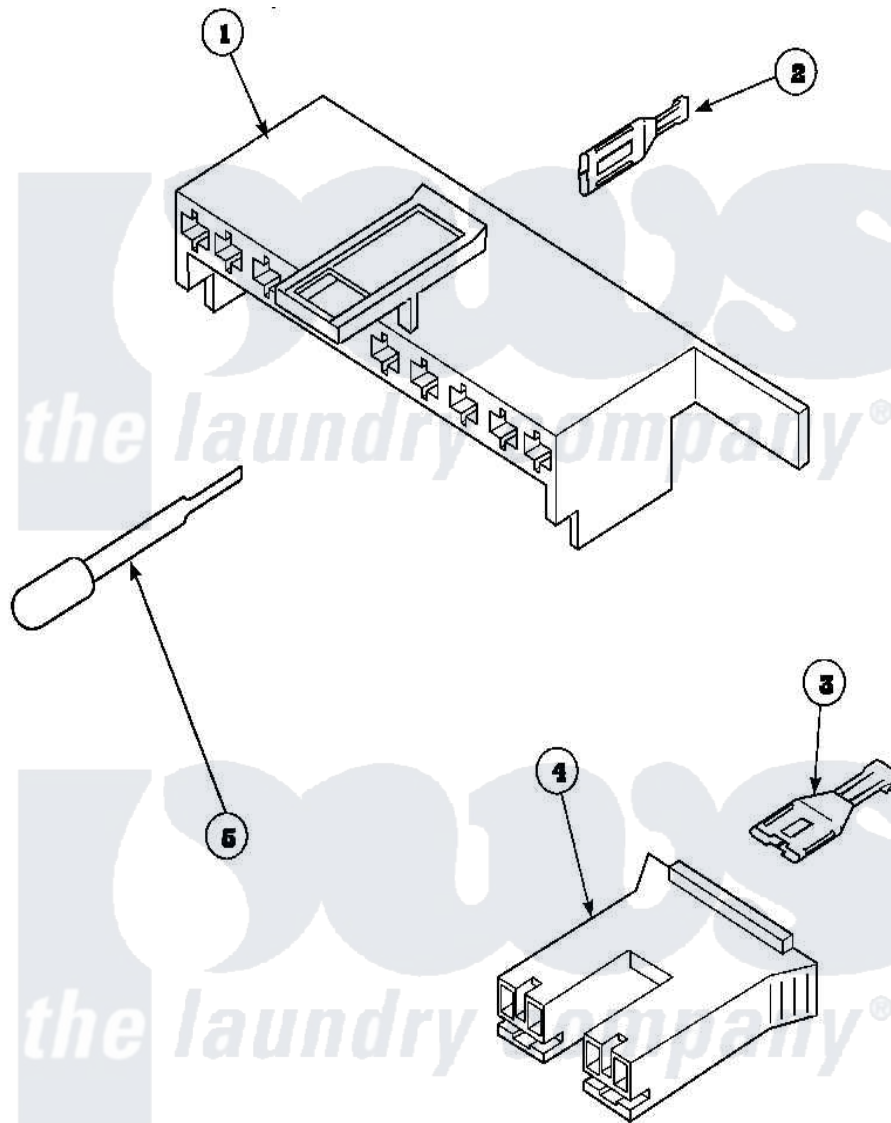

Amana AWM373W2 (BOM: PAWM373W2) 14 - MIXING VLV,MTR CONN BLOCKS,EXTRACTOR

Amana Residential Amana AWM373W2 (BOM: PAWM373W2) Washer Parts Parts Diagram 14 - MIXING VLV,MTR CONN BLOCKS,EXTRACTOR
 Click on the part number to view part

W1246284

Item	Original Part Number	Replaced By	Status	Part Description
1	34677			10 Circuit Plug
2	Y00188			Molex Terminal
3	Y00121		Not Available	SPADE TERMINAL(12 GAUGE) (1/4 INCH-(2) 18 GAUGE WIRES O
4	34676			Plug
"	34675		Not Available	PLUG
5	283P4			Terminal Extractor Tool
NI	34971		Not Available	ASSY,WIRING HARNESS-HOOD