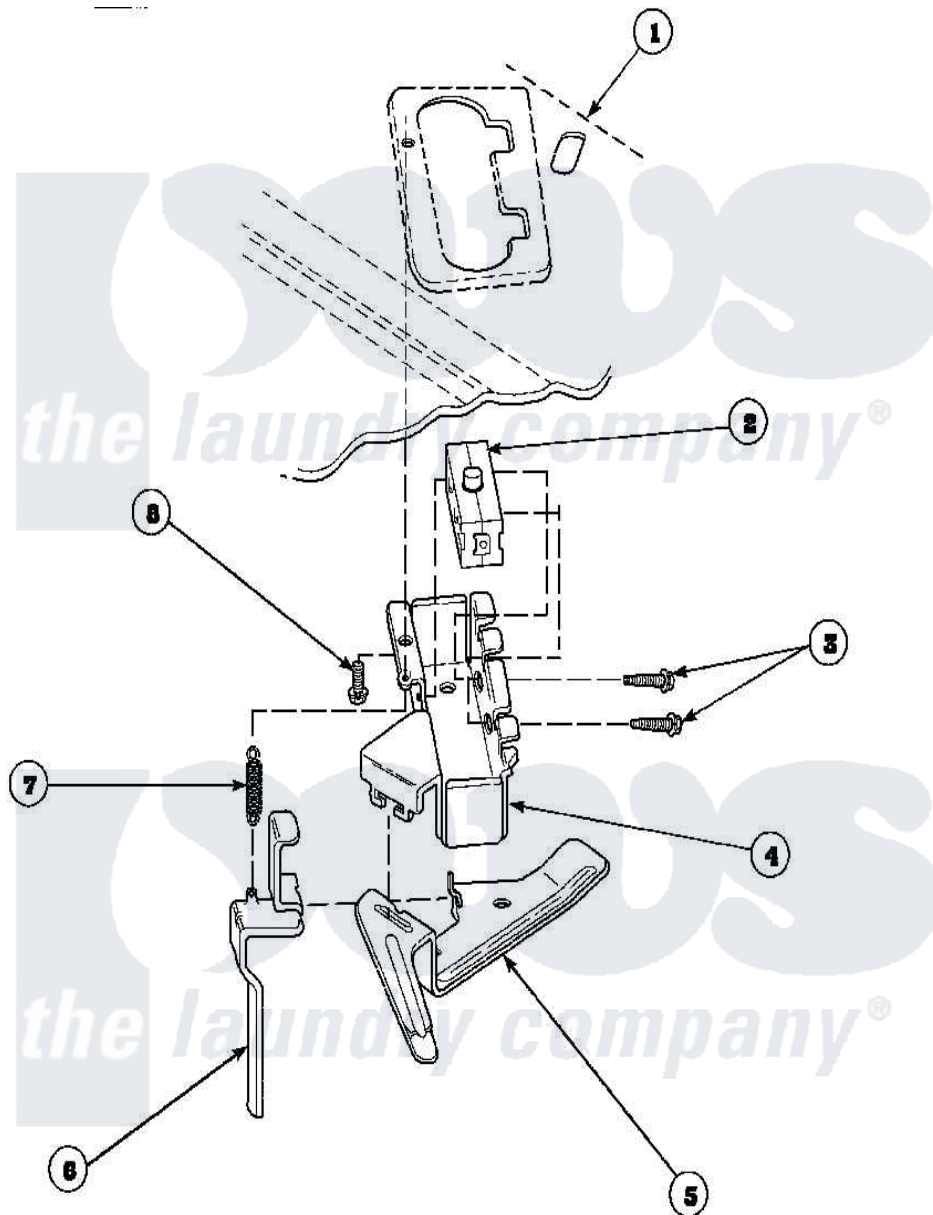

Amana AWM373W2 (BOM: PAWM373W2) 17 - OUT-OF-BALANCE SWITCH

W240925A

Amana Residential Amana AWM373W2 (BOM: PAWM373W2) Washer Parts Parts Diagram 17 - OUT-OF-BALANCE SWITCH

[Click on the part number to view part](#)

Item	Original Part Number	Replaced By	Status	Part Description
1	34902P		Not Available	TOP
2	33445	27001095		Switch, Lid
3	36510			Screw
4	36497P			Kit, Switch Holder
5	33441			Arm, Actuator
6	33442			Lever, Unbalanced Load
7	33443			Spring
8	23962	W10116760		Screw