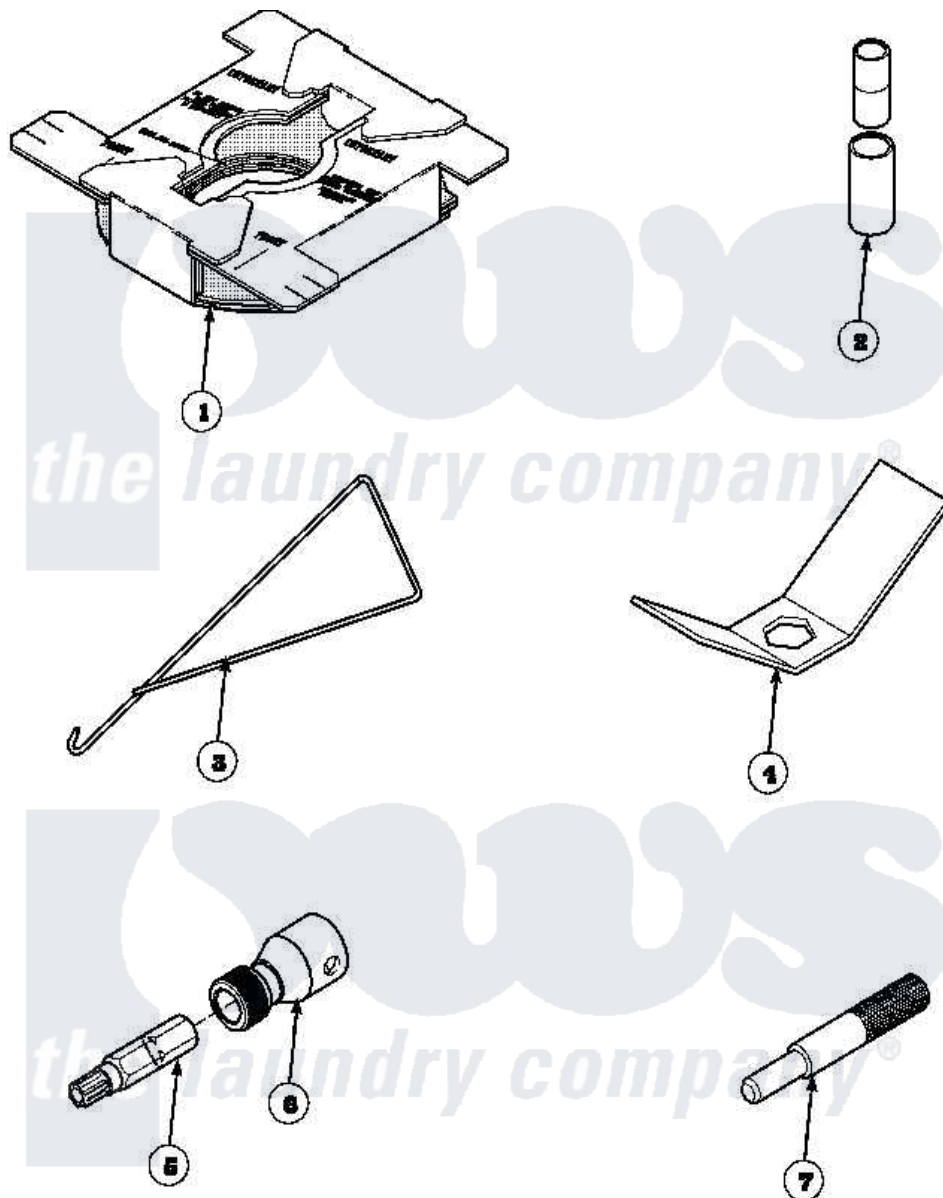

Amana AWM373W2 (BOM: PAWM373W2) 19 - SPECIAL TOOLS

Amana Residential Amana AWM373W2 (BOM: PAWM373W2) Washer Parts Parts Diagram 19 - SPECIAL TOOLS

[Click on the part number to view part](#)

Item	Original Part Number	Replaced By	Status	Part Description
1	36926		Not Available	BRACE, SHIPPING
2	242P4			Installer, Spring
3	289P4	321P4		Hook, Spring
4	237P4	306P4		Hex Wrench
5	282P4			T25 Tamper Resistant Bit
6	24161			Torx Bit Holder
7	305P4		Not Available	TOOL, TRANSMISSION PI
NI	555P3	725P3		Kit