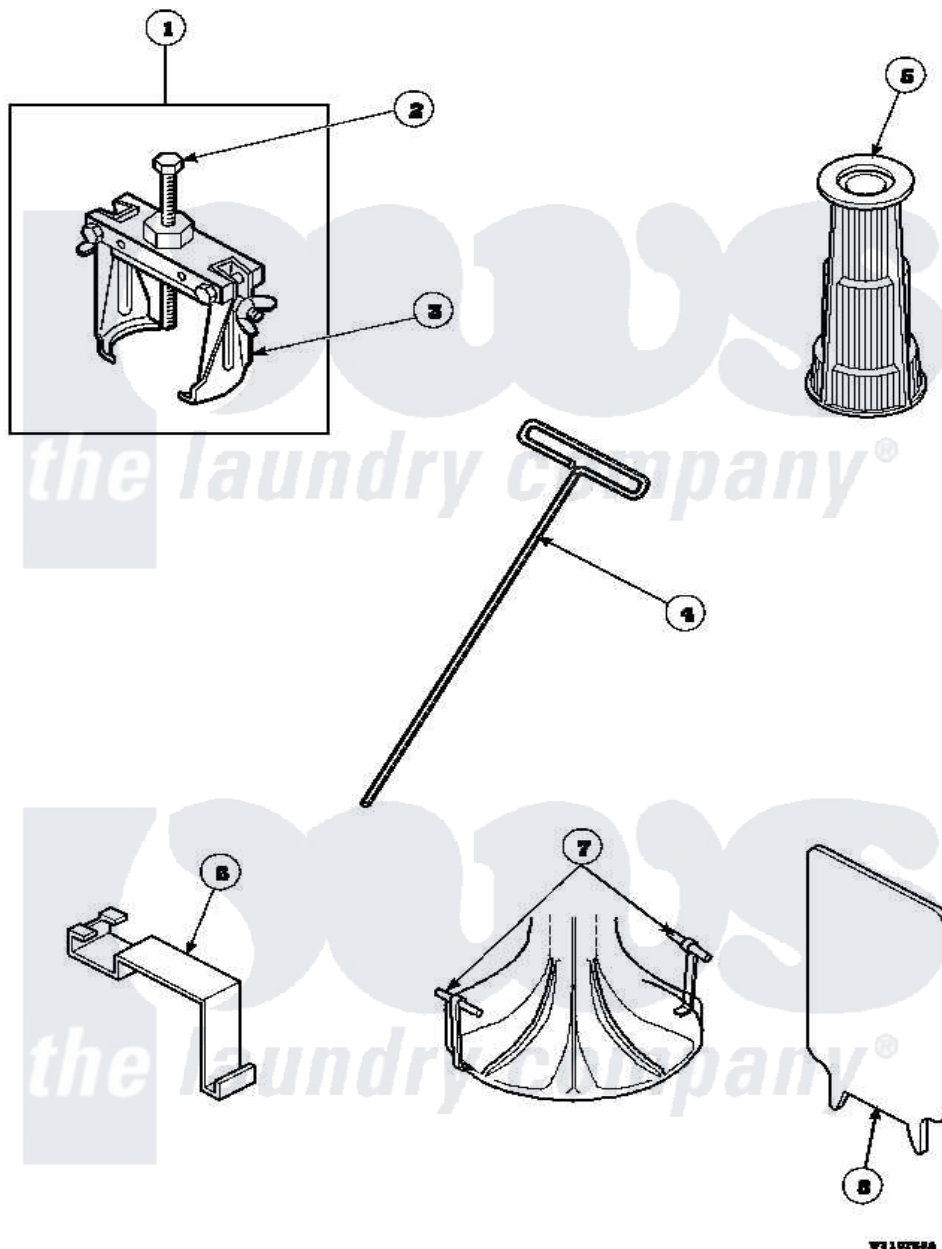

Amana AWM373W2 (BOM: PAWM373W2) 20 - SPECIAL TOOLS

Amana Residential Amana AWM373W2 (BOM: PAWM373W2) Washer Parts Parts Diagram 20 - SPECIAL TOOLS

[Click on the part number to view part](#)

Item	Original Part Number	Replaced By	Status	Part Description
1	294P4			Bell Tool
2	294P4B			Drive Bell Bolt
3	294P4A			Jaw, Drive Bell Tool
4	291P4		Not Available	WRENCH, T - ALLEN
5	293P4			Seal Tool
6	273P4			Tub Cover Gasket Tool
7	254P4P			Agitator Hooks
8	272P4			Tool, Lid Switch Instal
NI	555P3	725P3		Kit