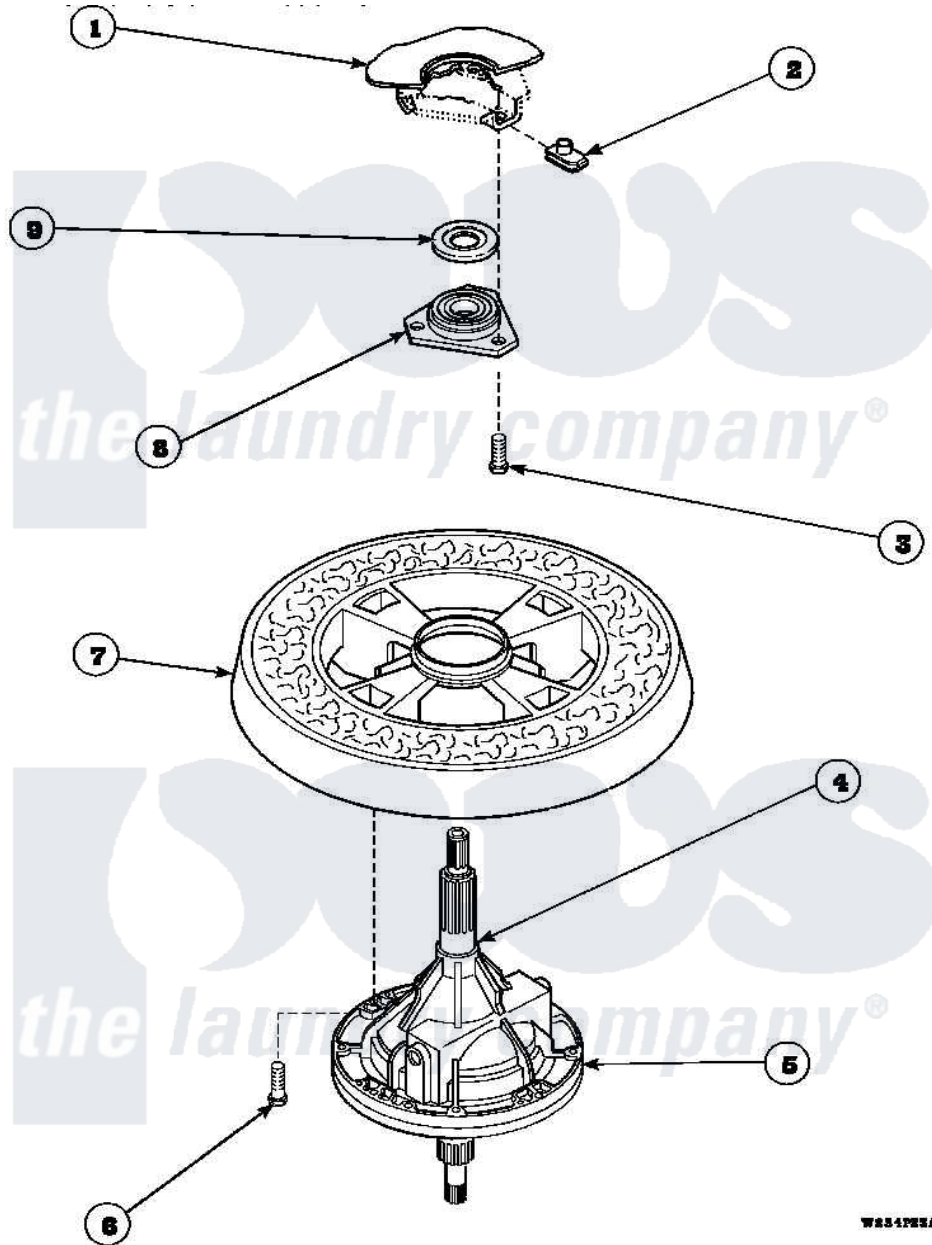

Amana AWM373W2 (BOM: PAWM373W2) 22 - TRANSMISSION ASSY AND BALANCING RING

Amana Residential Amana AWM373W2 (BOM: PAWM373W2) Washer Parts Parts Diagram 22 - TRANSMISSION ASSY AND BALANCING RING
 Click on the part number to view part

Item	Original Part Number	Replaced By	Status	Part Description
1	34438P			Assembly, Outer Tub
2	27222			Nut, Retainer 5/16-18
3	36991	3400500		Bolt, 3405245 5/16-18 X 3/4
4	27604P			Never-Seeze 1 Oz Tube
5	34526P			Assembly, Transmission
6	37047		Not Available	SCREW, CAP
7	34731		Not Available	ASSY,BALANCE RING-COMPL
8	27182	40004201P		Main Bearing Assembly
9	27187			Flinger