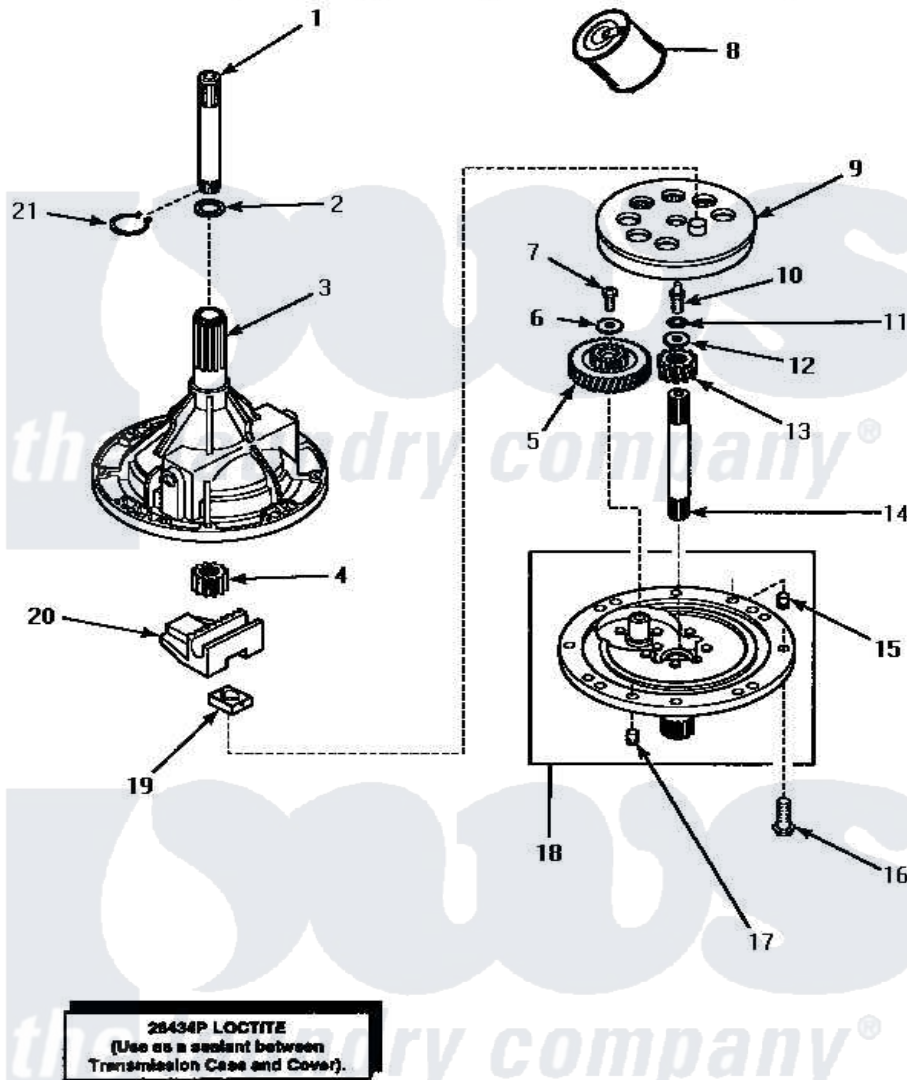

Amana AWM392L 01 - 34526 TRANSMISSION ASSY

34526 TRANSMISSION ASSEMBLY

Amana Residential Amana AWM392L Washer Parts Parts Diagram 01 - 34526 TRANSMISSION ASSY

Click on the part number to view part

Item	Original Part Number	Replaced By	Status	Part Description
1	Y36570			Shaft, Output
2	35092			Washer, 3628id X 1.00 X .056
3	33223		Not Available	ASSY,TRANSMISSION CASE
4	27003			Pinion, Agitator
5	29161			Gear, Reduction
6	29260		Not Available	WASHER
7	29273			Screw, 1/4-20 X 3/8
8	27243P			Oil, CW Transmission F-
9	26577			Assembly, Gear And Stud
10	27030		Not Available	SCREW,1/4-20 SPECIAL
11	21456			Lockwasher, 1/4 Intshkp
12	26509	40041501		Washer
13	Y29160			Pinion, Drive
14	34853			Shaft, Input
15	27172			Pin, Dowel
16	32814		Not Available	SCREW,1/4-20X7/8 SERRA

17	27172		Pin, Dowel
18	34854	38290	Assembly, Cover
19	26493		Slide
20	Y31526		Rack
21	27197		Ring, Retaining
NI	Y34526	34526P	Assembly, Transmission
"	28434P		Not Available LOCTITE