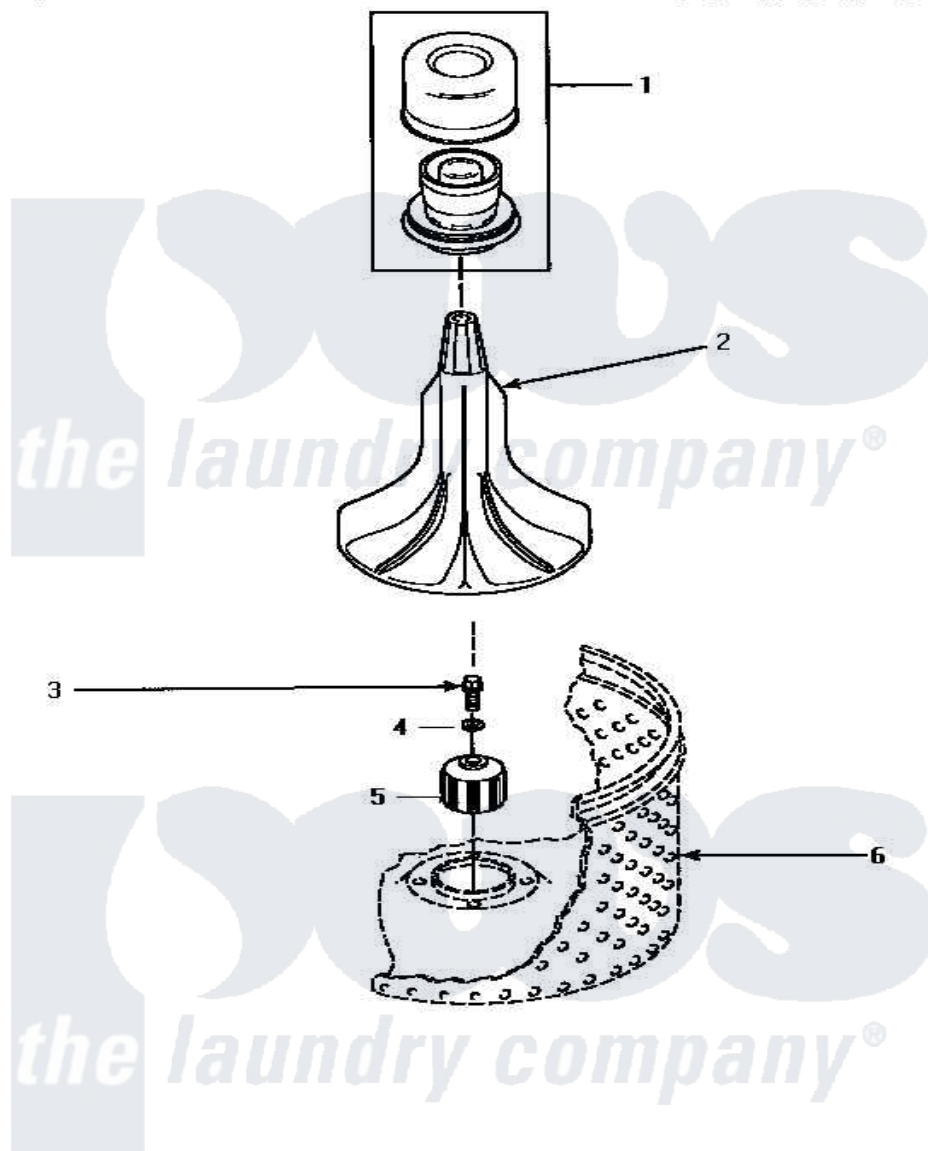

Amana AWM392L 02 - AGITATOR & DRIVE BELL

AGITATOR AND DRIVE BELL

Amana [Residential Amana AWM392L Washer Parts](#) Parts Diagram 02 - AGITATOR & DRIVE BELL
 Click on the part number to view part

Item	Original Part Number	Replaced By	Status	Part Description
2	33514	40000501W		Agitator, Flex Vane
3	34288	40065102		Screw, Shoulder 1/4
4	36472			O-Ring
5	34504P	R9900189		Kit, Drive Bell And Seal
6	Y00000000		Not Available	SEE NOTE WASHTUB