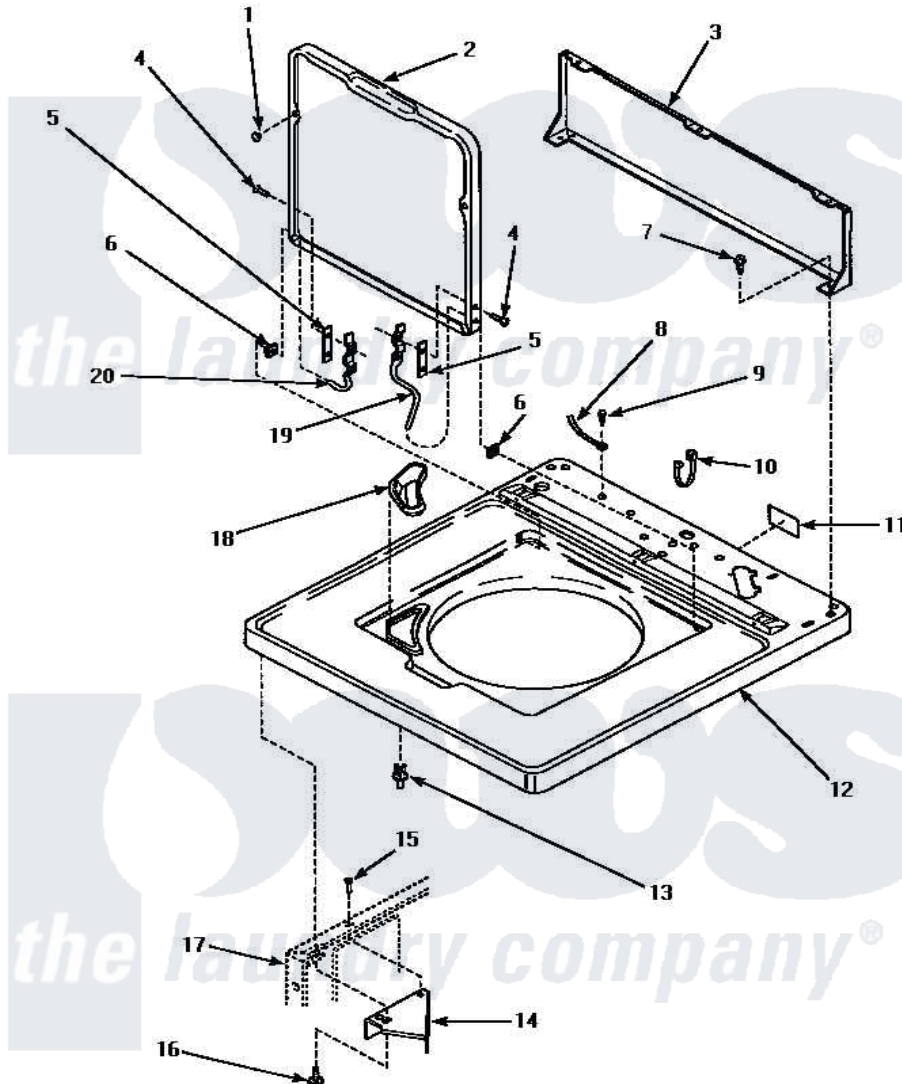

Amana AWM392L 04 - CAB TOP/LOADING DR & CTRL HOOD REAR PAN

*ADD SUFFIX LETTER TO PART NUMBER TO DESIGNATE COLOR.
 H Harvest Gold L Almond W White

CABINET TOP, LOADING DOOR AND CONTROL HOOD REAR PANEL

Amana Residential Amana AWM392L Washer Parts Parts Diagram 04 - CAB TOP/LOADING DR & CTRL HOOD REAR PAN

Click on the part number to view part

Item	Original Part Number	Replaced By	Status	Part Description
1	21685	40038001		Bumper
2	33541WP			Lid, W/Instructions
"	33541LP			Lid, W/Instructions
"	33541HP		Not Available	LID,W/INSTRUCTIONS
3	34903		Not Available	PANEL, BACK HOOD (USE 37782)
4	34337	W10119828		Screw, Lid Hinge Mounting
5	34338			Gasket, Hinge
6	33446	40008201		Bushing, Hinge
7	23962	W10116760		Screw
8	Y00000000		Not Available	SEE NOTE GROUND WIRE, GREEN
9	52909			Screw, 10B-16 X 1/2 HeX
10	21903	211881		Grommet, Cord Part Not Used-Gas Models Only
11	24903		Not Available	STICKER,DISCONNECT POW