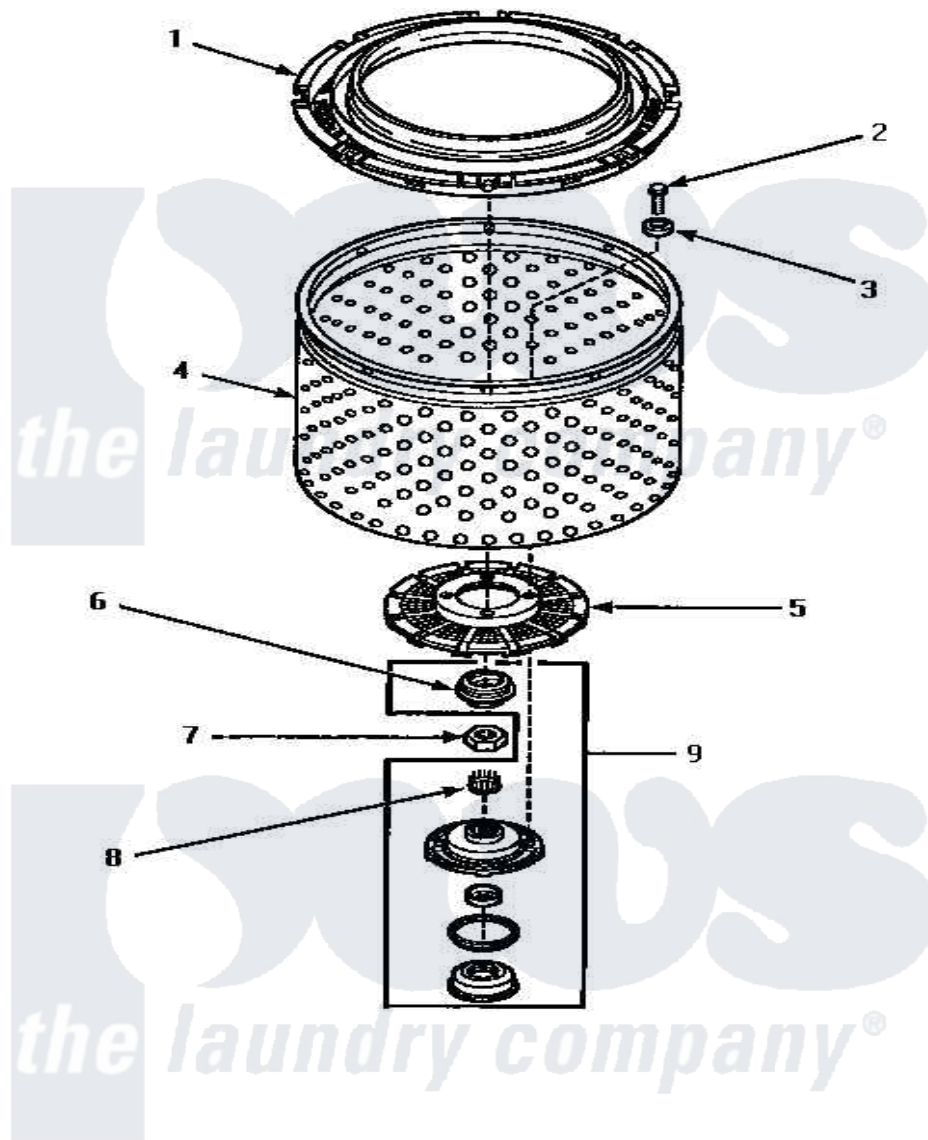

# Amana AWM392L 05 - CLOTHES GUARD/WASHTUB/LINT FILTER & HUB

## CLOTHES GUARD, WASHTUB, LINT FILTER AND HUB

Amana [Residential Amana AWM392L Washer Parts](#) Parts Diagram 05 - CLOTHES GUARD/WASHTUB/LINT FILTER & HUB

[Click on the part number to view part](#)

Item	Original Part Number	Replaced By	Status	Part Description
1	<a href="#">35035</a>			Guard, Clothes
2	27202	<a href="#">W10116787</a>		Screw
3	<a href="#">28094</a>			Gasket
4	33503P	<a href="#">39240P</a>		Wash Tub
5	32998	<a href="#">39371</a>		Filter Lin
6	34184	<a href="#">R9900189</a>		Kit, Drive Bell And Seal
7	Y29220	<a href="#">40016301</a>		Nut, Lock
8	29728	<a href="#">40008301</a>		Insert, Spline
9	495P3	<a href="#">R9900552</a>		Hub And Seal