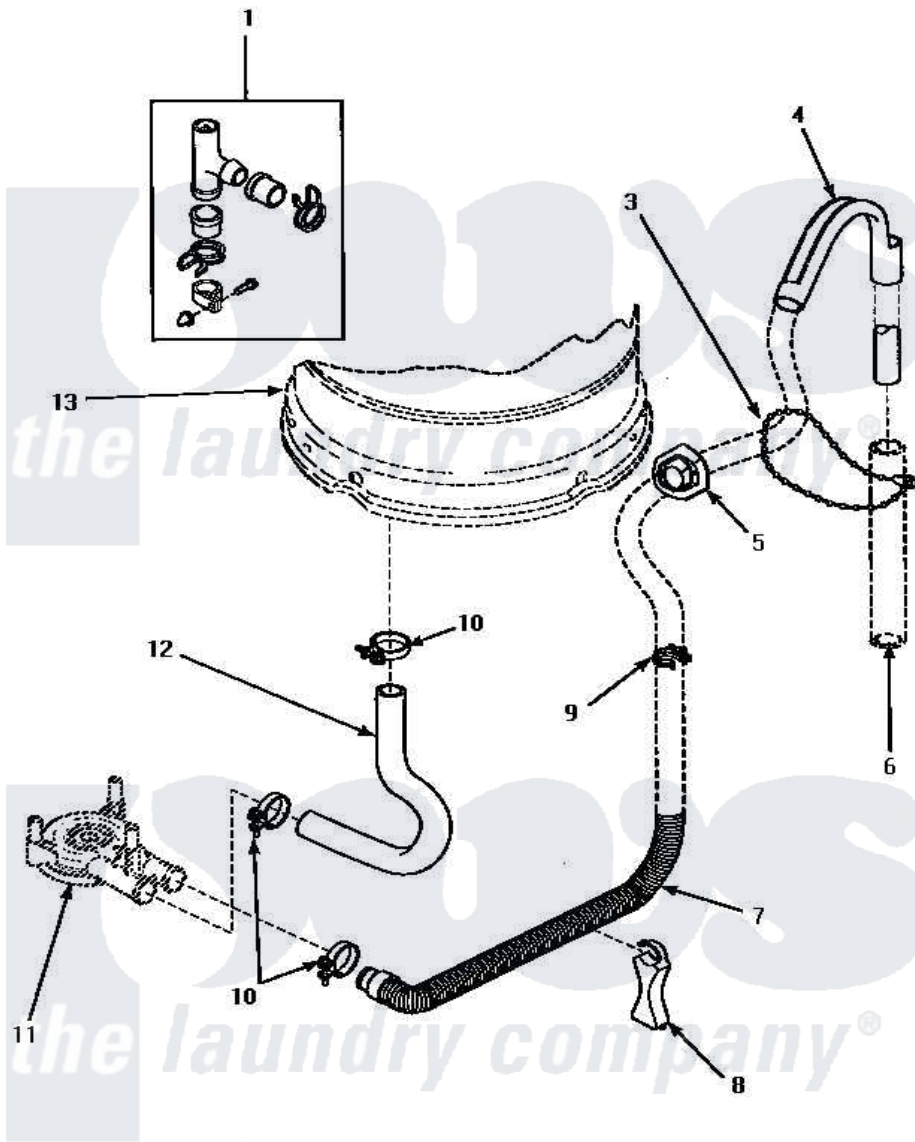

Amana AWM392L 06 - DRAIN HOSE & SIPHON BREAK

DRAIN HOSE AND SIPHON BREAK

Amana [Residential Amana AWM392L Washer Parts](#) Parts Diagram 06 - DRAIN HOSE & SIPHON BREAK

[Click on the part number to view part](#)

Item	Original Part Number	Replaced By	Status	Part Description
1	562P3	76660		Break-Sphn
3	33489	8539404		Tie-Wire
4	33615	22003814		Retainer, Drain Hose
5	32219			Relief, Strain
6	Y00000000		Not Available	SEE NOTE STANDPIPE
7	34502	40053901		Hose, Drain
8	35487			Support, Hose
9	36014			Clip, Retainer-Hose
10	35384	285655		Clamp, Hose
11	Y00000000		Not Available	SEE NOTE PUMP ASSEMBLY
12	35753			Hose, Tub To Pump-Ddp
13	Y00000000		Not Available	SEE NOTE OUTER TUB
NI	406P3	451P3		Kit Drain Extension