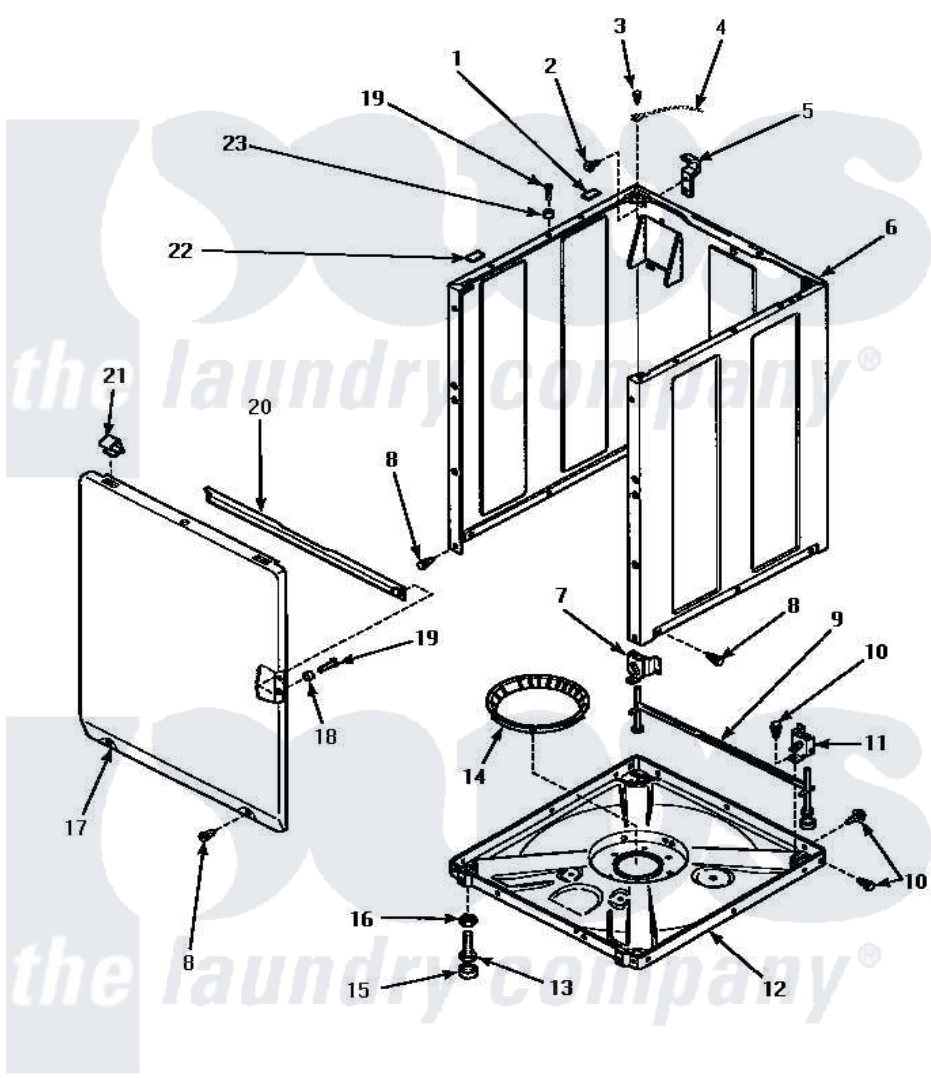

Amana AWM392L 07 - FRONT PANEL, BASE & CABINET ASSY

ADD SUFFIX LETTER TO PART NUMBER TO DESIGNATE COLOR.
 H Harvest Gold L Almond W White

FRONT PANEL, BASE AND CABINET ASSEMBLY

Amana [Residential Amana AWM392L Washer Parts](#) Parts Diagram 07 - FRONT PANEL, BASE & CABINET ASSY
 Click on the part number to view part

Item	Original Part Number	Replaced By	Status	Part Description
1	36226			Pad, Bumper .25
2	34499		Not Available	SCREW, No.10B X 1/4 TAP IN HX
3	56392		Not Available	SCREW,8-18 X 3/8 TAPPI
4	Y00000000		Not Available	SEE NOTE GROUND WIRE, GREEN
5	Y27103			Hinge, Hold-Down Lug
6	34475WP	38612WP		Kit-Service
"	34475LP	38612LP		Kit Service Cabinet
"	34475HP		Not Available	KIT,SERVICE CABINET
7	36037			Bracket, SII-Left
8	27196	27001200		Screw
9	34443			Assembly, Leg And Stabilier
10	35148		Not Available	SCREW,1/4-14 X 3/8 HX HD
11	36036		Not Available	BRACKET,SLL-RIGHT
12	34434P			Assembly Nut/Leg Base
13	Y34319	22003428		Leg, Adjustable

14	36108		Not Available	SNUBBER PAD & ISOLATOR
15	34318	40016001		Foot, Rubber
16	Y21899	40038101		Nut, Leg
17	34656HP		Not Available	ASSY,FRONT PANEL
"	34656WP			Assembly, Front Panel
"	34656LP			Assembly, Front Panel
18	28102			Locator, Panel
19	32671	Y014874		Screw, Idler Arm And Sleeve
20	Y35097		Not Available	BRACE, FRT PNL
21	35865			Clip, Hold-Down Front Panel
22	Y56128			Pad, Bumper
23	56079	505187		Locator, Panel