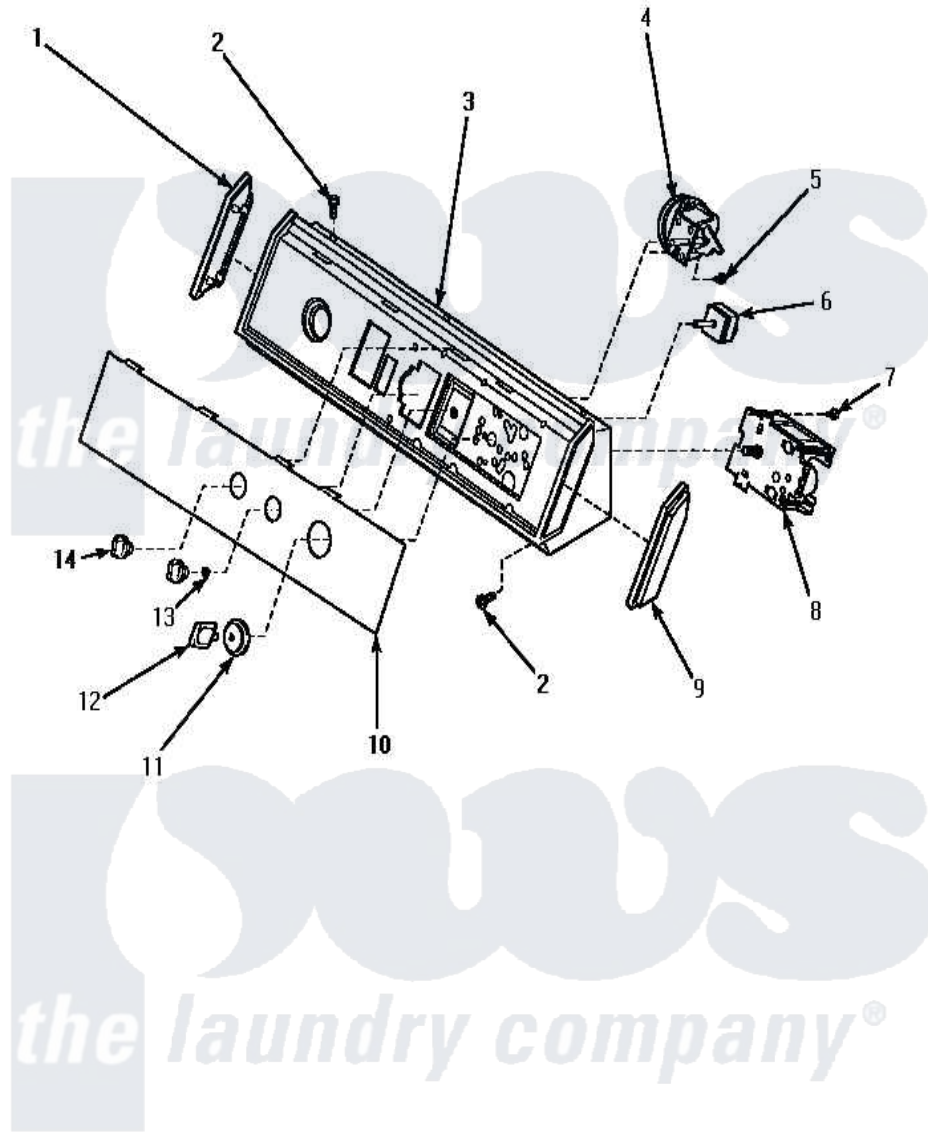

Amana AWM392L 08 - GRAPHIC PANEL, CONTROL HOOD & CONTROLS

GRAPHIC PANEL, CONTROL HOOD AND CONTROLS

Amana [Residential Amana AWM392L Washer Parts](#) Parts Diagram 08 - GRAPHIC PANEL, CONTROL HOOD & CONTROLS

[Click on the part number to view part](#)

Item	Original Part Number	Replaced By	Status	Part Description
"	NOTE:		Not Available	OUTER TUB COVER AND GASKET TOOL IS FOR REMOVAL OF 36025 OUTER TUB COVER FROM OUTER TUB AND INSTALLATION OF 32857 GASKET IN OUTER TUB COVER.
1	31249		Not Available	CAP,END-L.H.-CHROME
2	31752		Not Available	SCREW,No.8ABX3/4 POZIDRI
3	31811		Not Available	ASSY,HOOD & MOUNTING B
4	36045	40055101		Switch, Pressure
5	31260			Screw, No.8 X 3/8 Ind H
6	21300		Not Available	SWITCH,TEMPERATURE
7	23962	W10116760		Screw
8	31239	31239P		Timer 3 Cycle Package
9	31248			Cap, End-RH-Chrome
10	35235	35235LAL		Tip Toe Bath Drain

11	33817	Not Available	ASSY,TIMER SKIRT-BLACK
12	33897		Knob, Timer-Washer-Blac
13	57584	Not Available	NUT
14	33610		Assembly, Knob-Rotary-Black