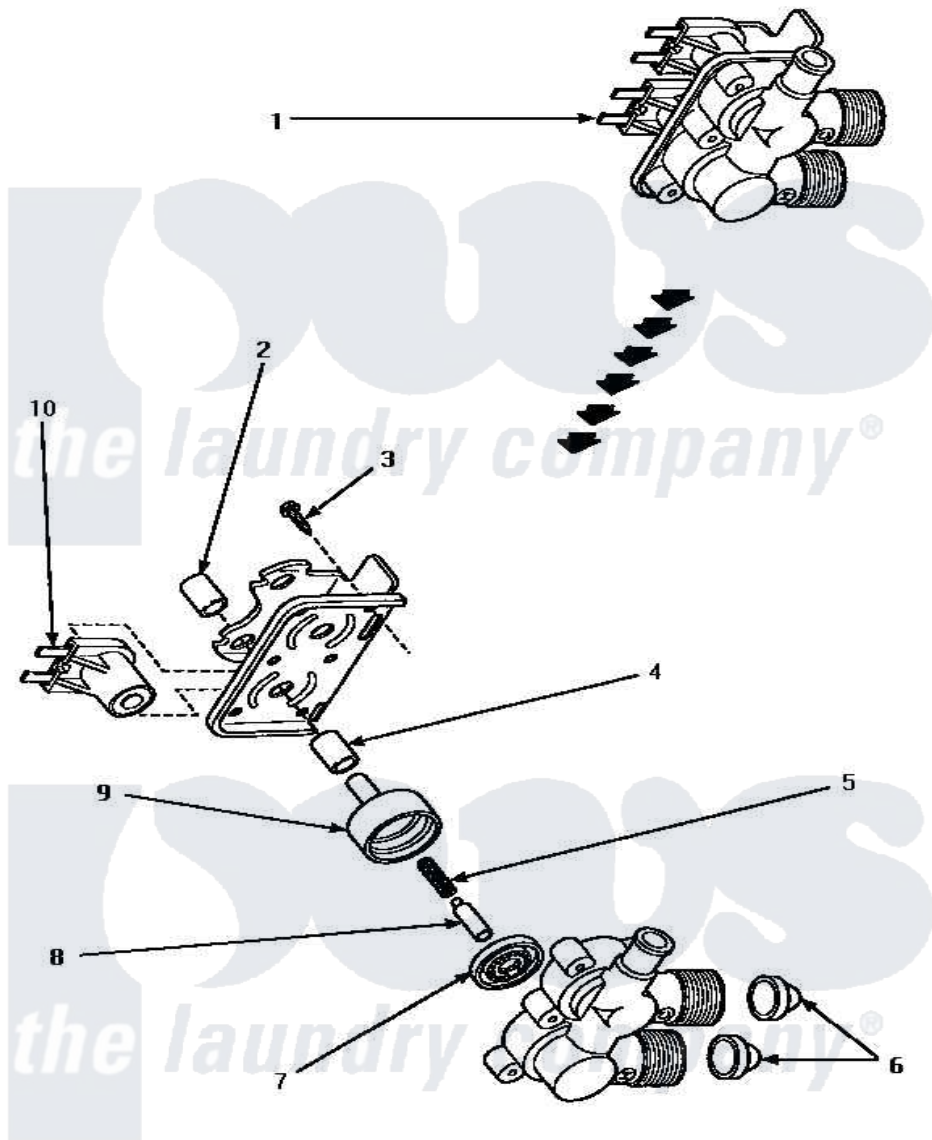

Amana AWM392L 10 - MIXING VALVE ASSY

MIXING VALVE ASSEMBLY

Amana [Residential Amana AWM392L Washer Parts](#) Parts Diagram 10 - MIXING VALVE ASSY
 Click on the part number to view part

Item	Original Part Number	Replaced By	Status	Part Description
1	34963	34963P		Valve Mixing Package
2	24128		Not Available	SLEEVE, LONG
3	25817C		Not Available	SCREW
4	24129		Not Available	SLEEVE, SHORT
5	23224E		Not Available	SPRING
6	24122	22002960		Strainer, Washer Inlet
7	24134		Not Available	DIAPHRAGM
8	24132		Not Available	ARMATURE
9	24130			Guide, Armature
10	33930A	33930		Valve, Mixing