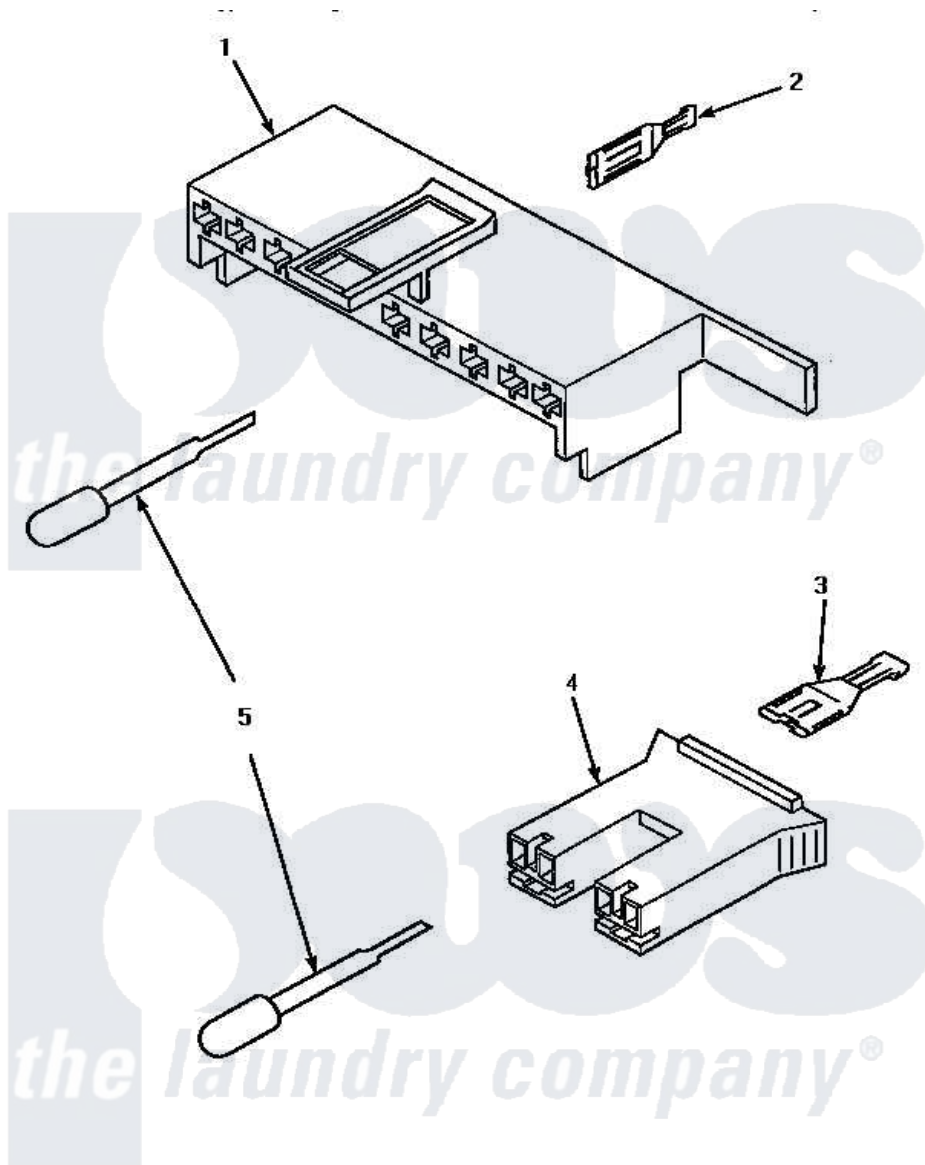

Amana AWM392L 11 - MIXING VALVE, MOTOR CONN BLOCKS & TERM

MIXING VALVE AND MOTOR CONNECTION BLOCKS, TERMINALS AND TERMINAL EXTRACTOR TOOL

Amana [Residential Amana AWM392L Washer Parts](#) Parts Diagram 11 - MIXING VALVE, MOTOR CONN BLOCKS & TERM

[Click on the part number to view part](#)

Item	Original Part Number	Replaced By	Status	Part Description
1	34677			10 Circuit Plug
2	Y00188			Molex Terminal
3	Y00121		Not Available	SPADE TERMINAL(12 GAUGE) (1/4 INCH-(2) 18 GAUGE WIRES O
4	34676			Plug
"	34675		Not Available	PLUG
5	283P4			Terminal Extractor Tool