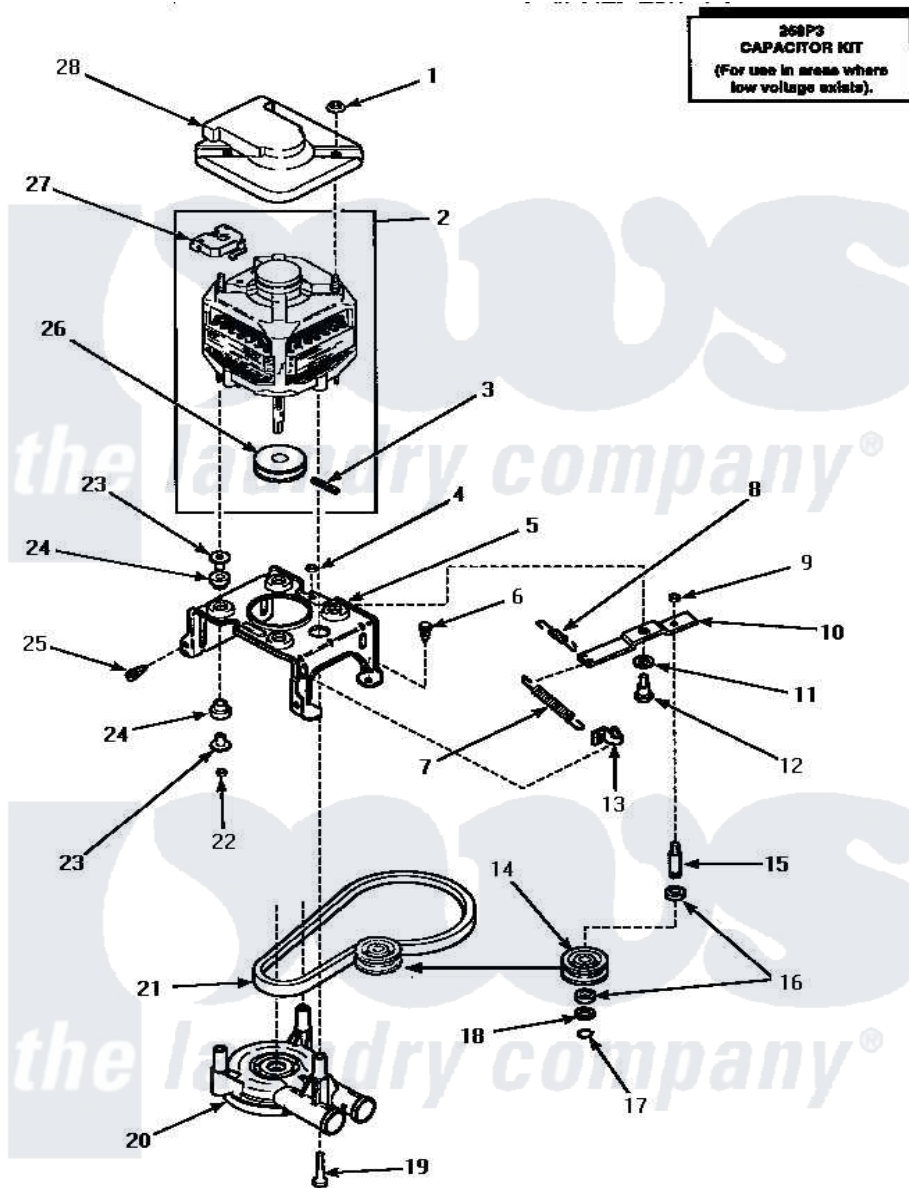

Amana AWM392L 12 - MOTOR, MTG BRKT, BELT, PUMP & IDLER ASSY

MOTOR, MOUNTING BRACKET, BELT, PUMP AND IDLER ASSEMBLY

Amana Residential Amana AWM392L Washer Parts Parts Diagram 12 - MOTOR, MTG BRKT, BELT, PUMP & IDLER ASSY

Click on the part number to view part

Item	Original Part Number	Replaced By	Status	Part Description
1	35139		Not Available	PALNUT
2	34910	27001215		Motor W/Pulley
3	23750			Pin, Roll
4	52566	27001225		Nut, Jam Mid Lock 1/4-20
5	34890		Not Available	BRACKET,MOTOR MOUNT
6	Y31645	27001200		Screw
7	33110	37366		Spring, Idler
8	30620		Not Available	SPRING,IDLER LEVER HEL
9	28803	2221070		Clamp, Nylon
10	31054	40041002		Lever, Idler
11	81392	40054701		Washer
12	27229	40038901		Screw, 1/4-20
13	28849			Clip, Spring
14	28800		Not Available	WHEEL,IDLER
15	28802			Shaft, Idler
16	Y29443			Washer, Felt

17	23748		Ring, Retaining
18	52549		Washer, 501 ID X3/4 Odx
19	Y34565	40063701	Screw, 10-16 x 1.75
20	35742P	27001233	Pump
21	28808		Belt, Agitate And Spin
22	35423	3400029	Nut, Adapter Plate
23	34791		Post, Mount-Motor
24	34788		Mount, Motor
25	Y31645	27001200	Screw
26	27171	Not Available	PULLEY, MOTOR
27	35632	Not Available	SWITCH, MOTOR
28	34754	40112301	Shield, Motor
NI	258P3	Not Available	KIT,CAPACITOR