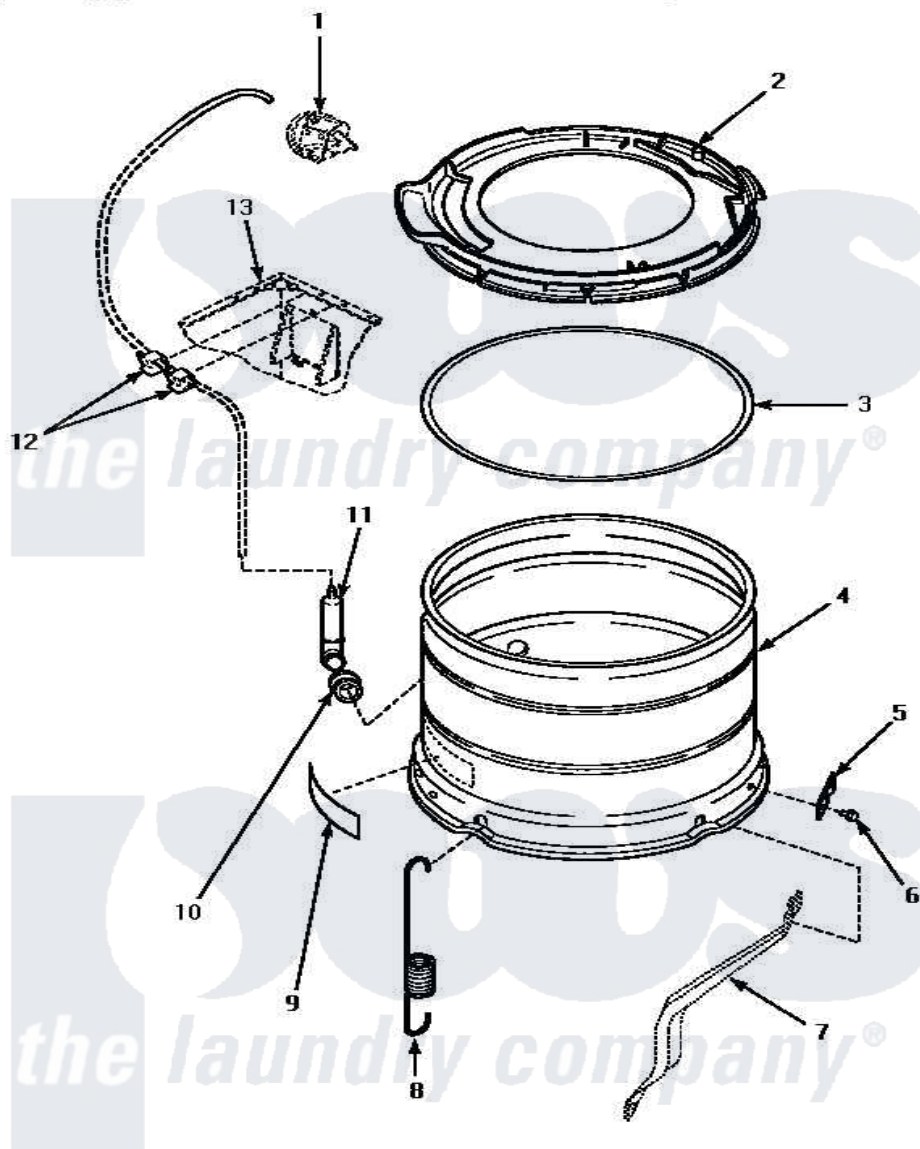

# Amana AWM392L 13 - OUTER TUB, COVER & PRESSURE HOSE

## OUTER TUB, COVER AND PRESSURE HOSE

Amana Residential Amana AWM392L Washer Parts Parts Diagram 13 - OUTER TUB, COVER & PRESSURE HOSE

Click on the part number to view part

Item	Original Part Number	Replaced By	Status	Part Description
1	Y00000000		Not Available	SEE NOTE PRESSURE SWITCH
2	36025	<a href="#">36025P</a>		Assembly, Tub Cover and Gasket
3	<a href="#">32857</a>			Gasket, Tub Cover Small
4	<a href="#">34438P</a>			Assembly, Outer Tub
5	<a href="#">27926</a>			Plate, Leg .063
6	35369	<a href="#">40128701</a>		Screw, 5/16-18 X .50
7	Y00000000		Not Available	SEE NOTE SUPPORT LEG
8	<a href="#">35948</a>			Spring, Leg-Large Tub
9	500049		Not Available	STICKER
10	29175	<a href="#">40037801</a>		Grommet
11	30907	<a href="#">40008501</a>		Assembly, Pressure Bulb
12	<a href="#">21036</a>			Clip, Cable
13	Y00000000		Not Available	SEE NOTE CABINET