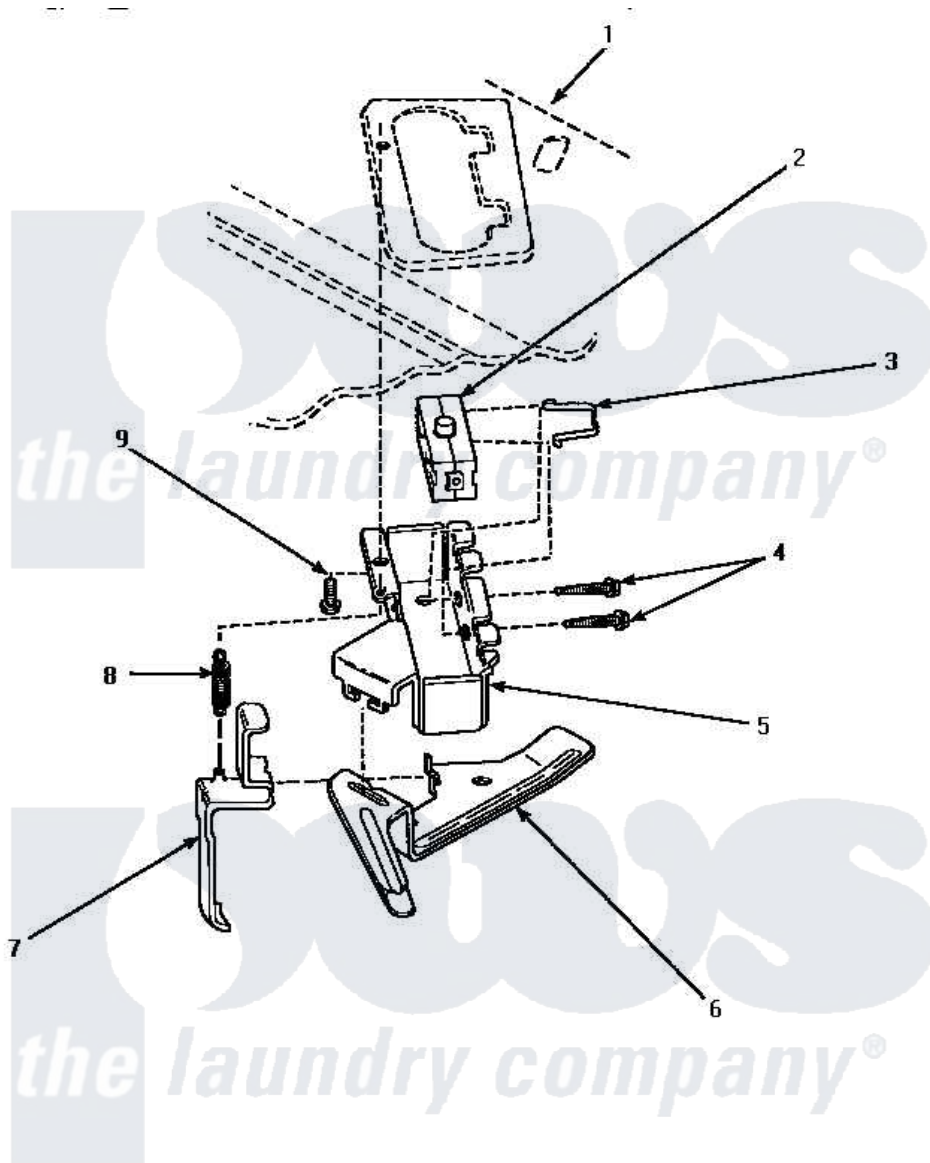

Amana AWM392L 14 - OUT-OF-BALANCE SWITCH

OUT-OF-BALANCE SWITCH

Amana [Residential Amana AWM392L Washer Parts](#) Parts Diagram 14 - OUT-OF-BALANCE SWITCH

[Click on the part number to view part](#)

Item	Original Part Number	Replaced By	Status	Part Description
1	Y00000000		Not Available	SEE NOTE CABINET TOP
2	33445	27001095		Switch, Lid
3	33433		Not Available	CLIP,HOLDER-SWITCH
4	36510			Screw
5	34679P		Not Available	SWITCH HOLDER
6	33441			Arm, Actuator
7	33442			Lever, Unbalanced Load
8	33443			Spring
9	23962	W10116760		Screw