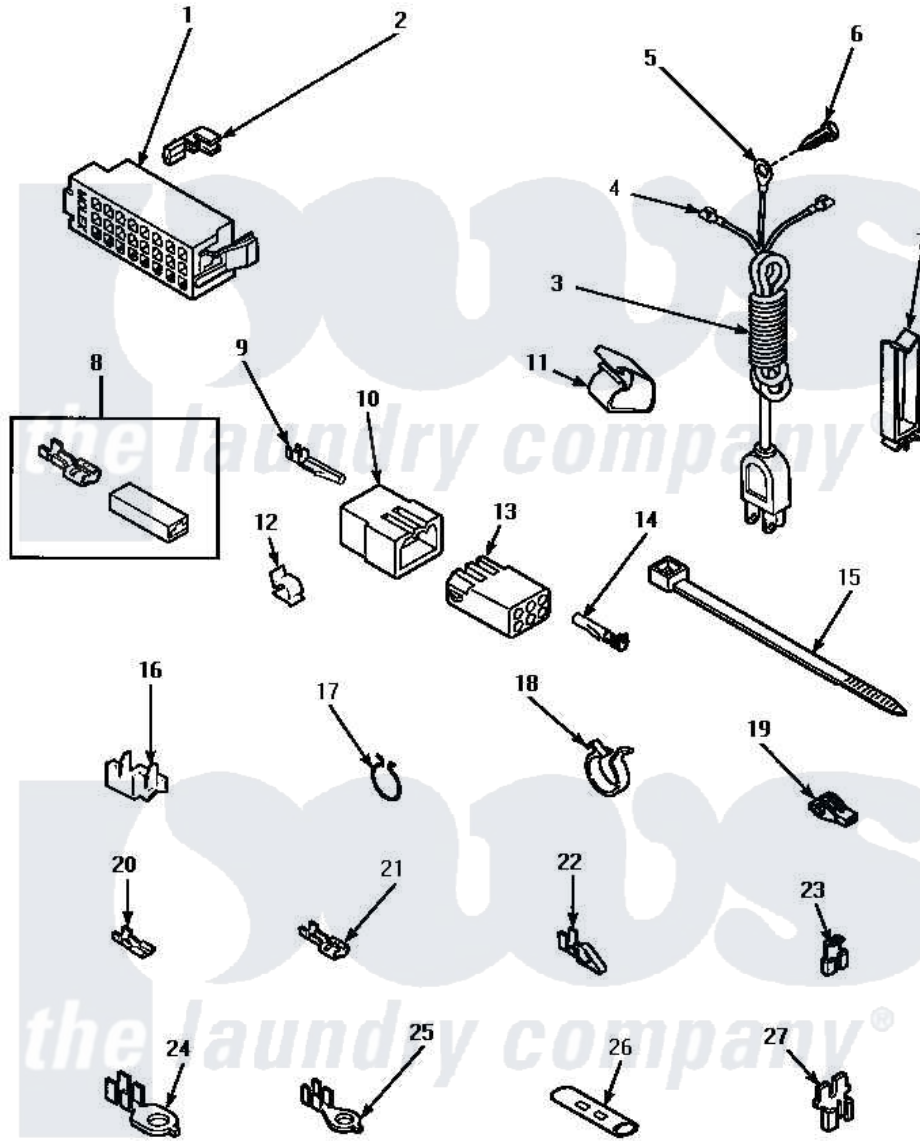

Amana AWM392L 15 - POWER CORD & TERMINALS

POWER CORD AND TERMINALS

Amana [Residential Amana AWM392L Washer Parts](#) Parts Diagram 15 - POWER CORD & TERMINALS
 Click on the part number to view part

Item	Original Part Number	Replaced By	Status	Part Description
1	34123			Housing, LH -24 Position
"	32746			Housing, RH-24 Positi
2	Y00188			Molex Terminal
3	Y34458		Not Available	POWER CORD ALL
4	03673		Not Available	NUT
5	Y0000000		Not Available	SEE NOTE GROUND WIRE, GREEN
6	52909			Screw, 10B-16 X 1/2 HeX
7	36274		Not Available	CLIP, HARNESS
8	00234	00359		Terminal Ultra Pod 250 X032F
9	Y00116			Terminal, Pin-Male
10	23041			Plug, 6 Circuit
"	23033			Plug, 9 Circuit
"	26302		Not Available	PLUG,1 CIRCUIT
11	35521		Not Available	CLIP,HARNESS HOLDER
12	21036			Clip, Cable
13	26708			Receptacle, 6 Circuit

"	26301		Receptacle, Molex
"	26163		Receptacle, 9 Circuit
14	Y00117	5011-XX	093 Female Socket
15	36466	M0321209	Tie-Electrical
16	Y00161	B5733302	Clip, Ground
17	51291		Clip, Wire
18	61510	504034	Clip, Wire
19	70210	Not Available	INSULATOR,BLUE
20	00112		Terminal, Spade-3/16 Fe
21	Y00119	Not Available	SPADE TERMINAL(18 GAUGE) (1/4 INCH-(1) 18 GAUGE WIRE)
22	00220	Not Available	TERMINAL,CRIMP-SINGLE
23	Y00120		Terminal, Flag-1/4 Fema
24	Y00113	Not Available	TERMINAL,RING-1/4 STUD
25	00110		No.10 18 Gauge Wire
26	21091	Not Available	CONNECTOR TWO 1/4 INCH MALE
27	29673	Not Available	DOUBLE CONNECTOR