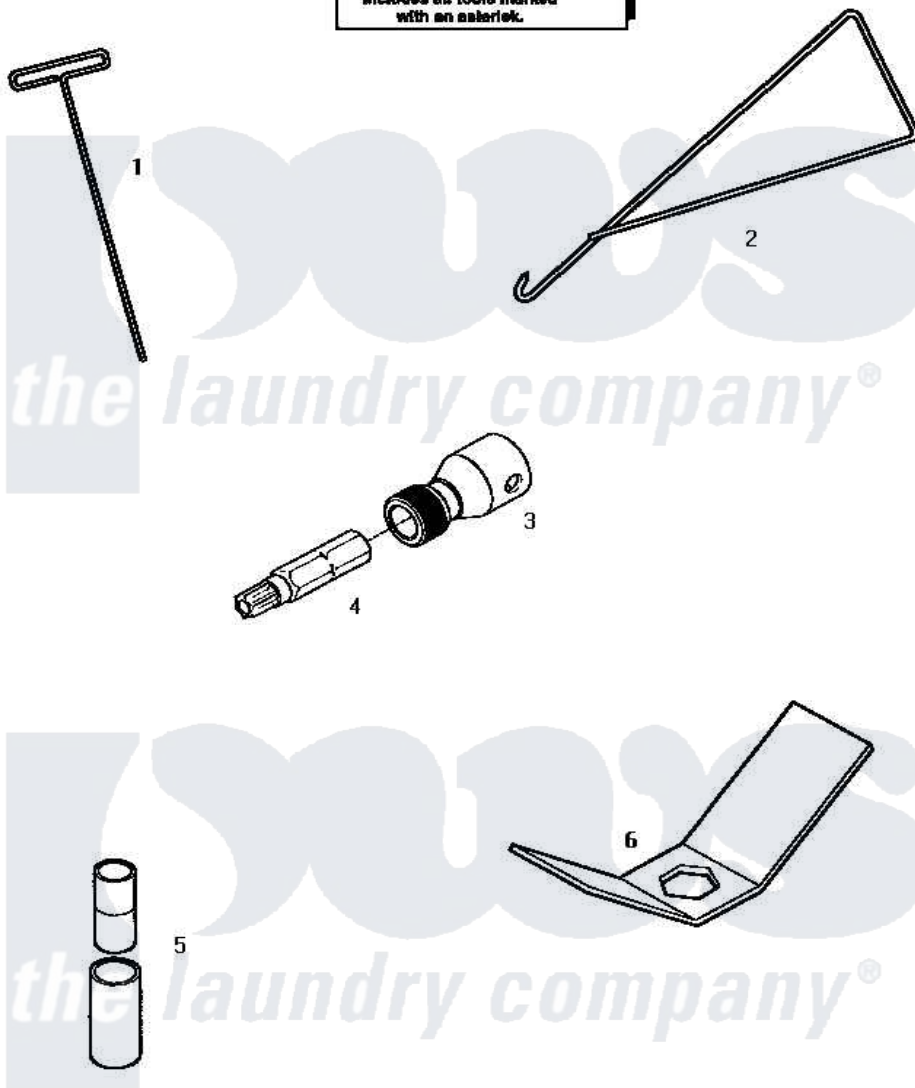

Amana AWM392L 16 - SPECIAL TOOLS

555P3 TOOL KIT
Includes all tools marked with an asterisk.

SPECIAL TOOLS

Amana [Residential Amana AWM392L Washer Parts](#) Parts Diagram 16 - SPECIAL TOOLS

[Click on the part number to view part](#)

Item	Original Part Number	Replaced By	Status	Part Description
1	291P4		Not Available	WRENCH, T - ALLEN
2	289P4	321P4		Hook, Spring
3	24161			Torx Bit Holder
4	282P4			T25 Tamper Resistant Bit
5	242P4			Installer, Spring
6	237P4	306P4		Hex Wrench
NI	555P3	725P3		Kit