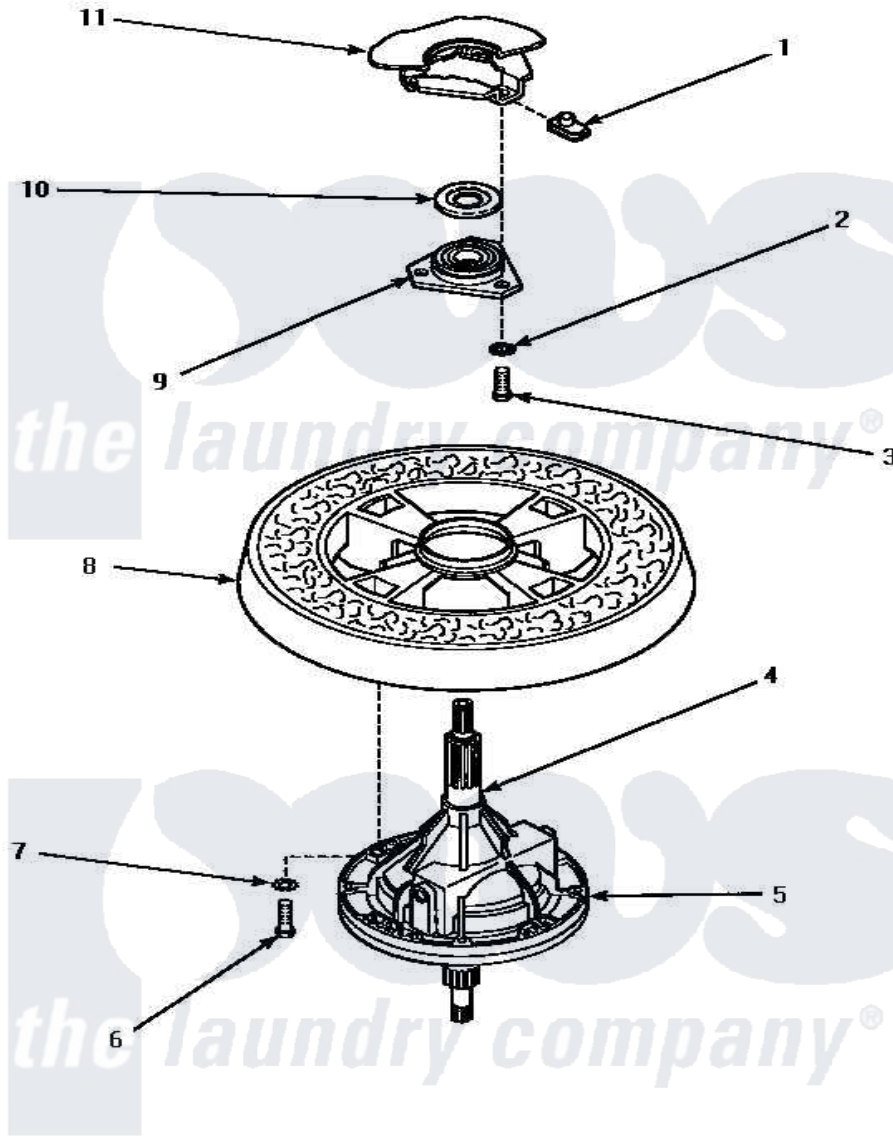

Amana AWM392L 18 - TRANSMISSION ASSY & BALANCE RING

TRANSMISSION ASSEMBLY AND BALANCE RING

Amana [Residential Amana AWM392L Washer Parts](#) Parts Diagram 18 - TRANSMISSION ASSY & BALANCE RING

[Click on the part number to view part](#)

Item	Original Part Number	Replaced By	Status	Part Description
1	27222			Nut, Retainer 5/16-18
2	04366			Lockwasher, 5/16intshkp
3	01355		Not Available	SCREW
4	27604P			Never-Seeze 1 Oz Tube
5	Y34526	34526P		Assembly, Transmission
6	27200		Not Available	CAP SCREW
7	02431			Lockwasher, 1/4 Ext Shk
8	34731		Not Available	ASSY,BALANCE RING-COMPL
9	27182	40004201P		Main Bearing Assembly
10	27187			Flinger
11	Y00000000		Not Available	SEE NOTE OUTER TUB