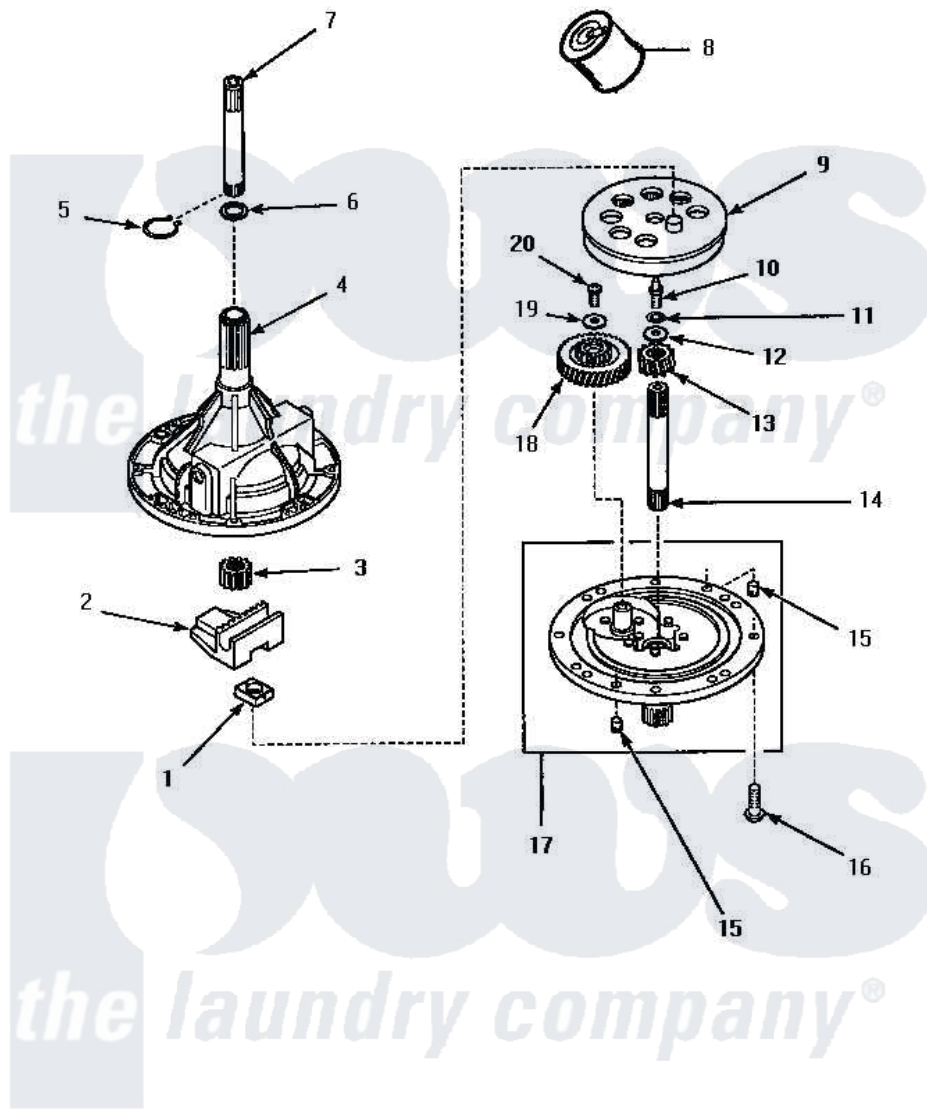

Amana AWM392L2 01 - 34526P TRANSMISSION ASSY

34526P TRANSMISSION ASSEMBLY

Amana Residential Amana AWM392L2 Washer Parts Parts Diagram 01 - 34526P TRANSMISSION ASSY
 Click on the part number to view part

Item	Original Part Number	Replaced By	Status	Part Description
1	26493			Slide
2	Y31526			Rack
3	27003			Pinion, Agitator
4	33223		Not Available	ASSY, TRANSMISSION CASE
5	27197			Ring, Retaining
6	35092			Washer, 3628id X 1.00 X .056
7	Y36570			Shaft, Output
8	27243P			Oil, CW Transmission F-
9	26577			Assembly, Gear And Stud
10	27030		Not Available	SCREW, 1/4-20 SPECIAL
11	21456			Lockwasher, 1/4 Intshkp
12	26509	40041501		Washer
13	36562			Pinion, Drive
14	34853			Shaft, Input
15	27172			Pin, Dowel
16	32814		Not Available	SCREW, 1/4-20X7/8 SERRA

17	34854	38290	Assembly, Cover
18	29161		Gear, Reduction
19	29260	Not Available	WASHER
20	29273		Screw, 1/4-20 X 3/8
NI	37577P	Not Available	SEALANT