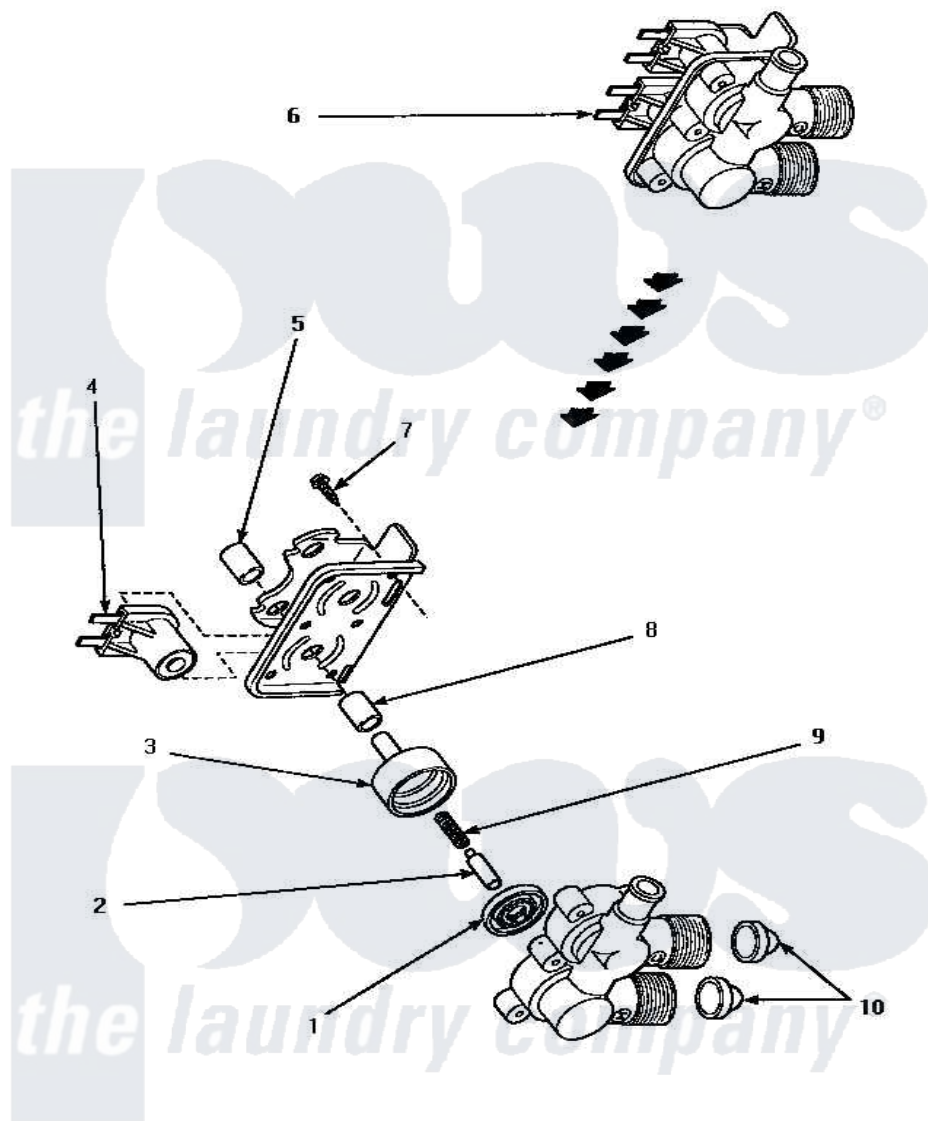

# Amana AWM392L2 02 - 34963 MIXING VALVE ASSY

**34963 MIXING VALVE ASSEMBLY**

Amana [Residential Amana AWM392L2 Washer Parts](#) Parts Diagram 02 - 34963 MIXING VALVE ASSY  
 Click on the part number to view part

Item	Original Part Number	Replaced By	Status	Part Description
1	24134		Not Available	DIAPHRAGM
2	24132		Not Available	ARMATURE
3	<a href="#">24130</a>			Guide, Armature
4	33930A	<a href="#">33930</a>		Valve, Mixing
5	24128		Not Available	SLEEVE, LONG
6	34963	<a href="#">34963P</a>		Valve Mixing Package
7	25817C		Not Available	SCREW
8	24129		Not Available	SLEEVE, SHORT
9	23224E		Not Available	SPRING
10	24122	<a href="#">22002960</a>		Strainer, Washer Inlet