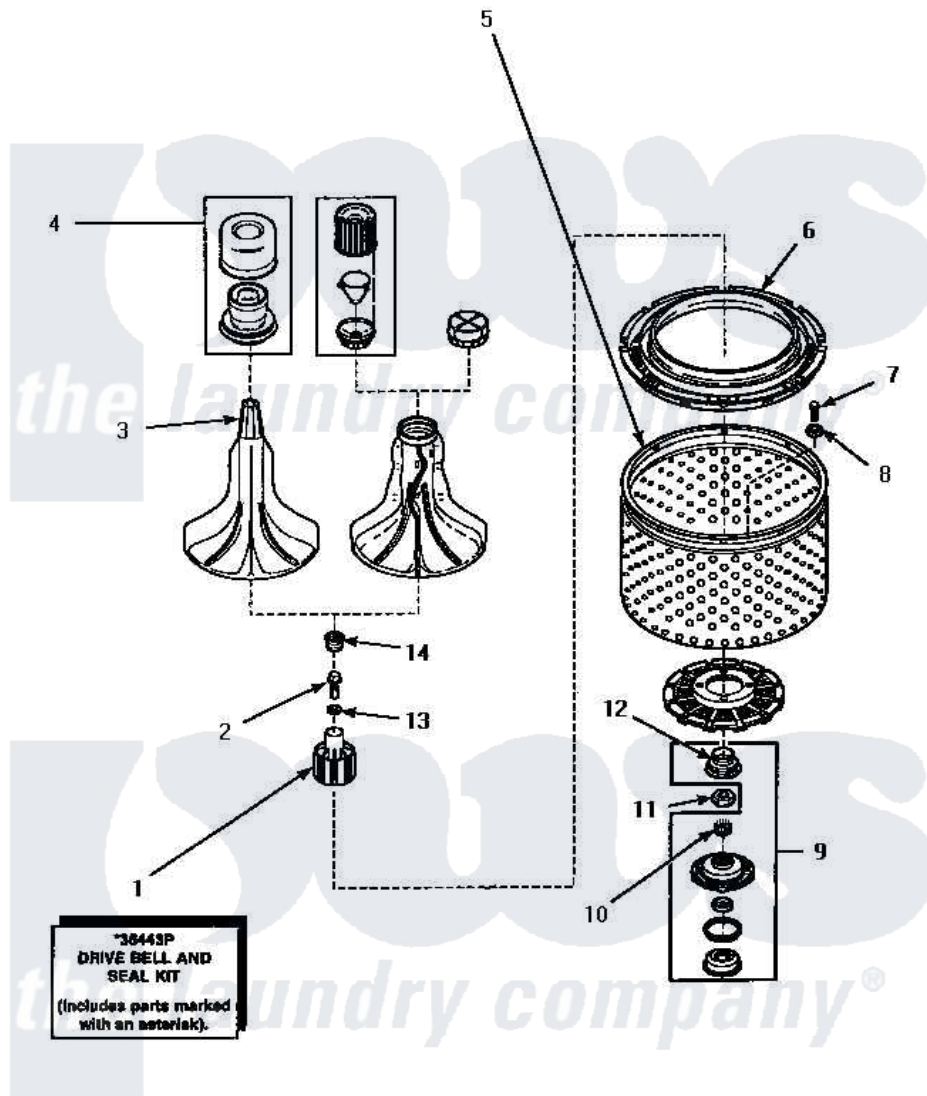

Amana AWM392L2 03 - AGITATOR/DRIVE BELL/SEAL KIT/TUB & HUB

AGITATOR, DRIVE BELL, SEAL KIT, WASHTUB AND HUB
 (All models except AWM190W2, AWM270W2, AWM290L2 and AWM290W2)

Amana Residential Amana AWM392L2 Washer Parts Parts Diagram 03 - AGITATOR/DRIVE BELL/SEAL KIT/TUB & HUB

Click on the part number to view part

Item	Original Part Number	Replaced By	Status	Part Description
1	Y00000000		Not Available	SEE NOTE DRIVE BELL
2	34288	40065102		Screw, Shoulder 1/4
3	33514	40000501W		Agitator, Flex Vane
4	33510			Assembly, Dispenser-Fabric
5	33501P	R9900144		Kit- Wash
"	33503P	39240P		Wash Tub
6	35035			Guard, Clothes
7	27202	W10116787		Screw
8	28094			Gasket
9	495P3	R9900552		Hub And Seal
10	29728	40008301		Insert, Spline
11	Y29220	40016301		Nut, Lock
12	36425	40016101		Seal, Bell Drive
13	36472			O-Ring
14	36511	40008401		Plug, Bell
NI	36443P	R9900189		Kit, Drive Bell And Seal