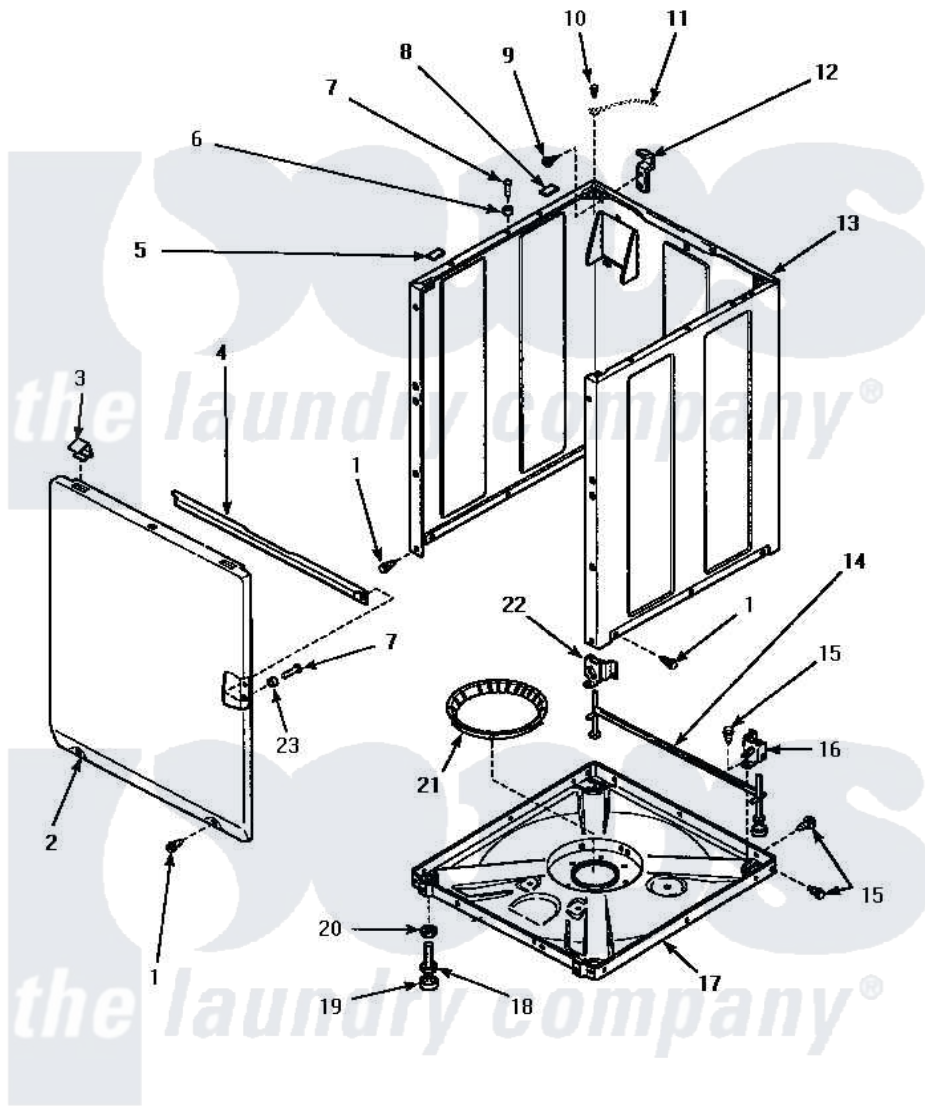

Amana AWM392L2 07 - FRONT PANEL, BASE ASSY & CABINET ASSY

FRONT PANEL, BASE ASSEMBLY AND CABINET ASSEMBLY

Amana [Residential Amana AWM392L2 Washer Parts](#) Parts Diagram 07 - FRONT PANEL, BASE ASSY & CABINET ASSY

[Click on the part number to view part](#)

Item	Original Part Number	Replaced By	Status	Part Description
1	27196	27001200		Screw
2	34656WP			Assembly, Front Panel
"	34656LP			Assembly, Front Panel
3	35865			Clip, Hold-Down Front Panel
4	Y35097		Not Available	BRACE, FRT PNL
5	Y56128			Pad, Bumper
6	56079	505187		Locator, Panel
7	32671	Y014874		Screw, Idler Arm And Sleeve
8	36226			Pad, Bumper .25
9	34499		Not Available	SCREW, No.10B X 1/4 TAP IN HX
10	23962	W10116760		Screw
11	Y00000000		Not Available	SEE NOTE GROUND WIRE
12	Y27103			Hinge, Hold-Down Lug
13	34475WP	38612WP		Kit-Service
"	34475LP	38612LP		Kit Service Cabinet

14	34443		Assembly, Leg And Stabilier
15	35148	Not Available	SCREW, 1/4-14 X 3/8 HX HD
16	36036	Not Available	BRACKET, SLL-RIGHT
17	36599P		Assembly Nut/ Leg Base
"	34434P		Assembly Nut/Leg Base
18	Y34319	22003428	Leg, Adjustable
19	34318	40016001	Foot, Rubber
20	Y21899	40038101	Nut, Leg
21	36108	Not Available	SNUBBER PAD & ISOLATOR
22	36037		Bracket, Sll-Left
23	28102		Locator, Panel