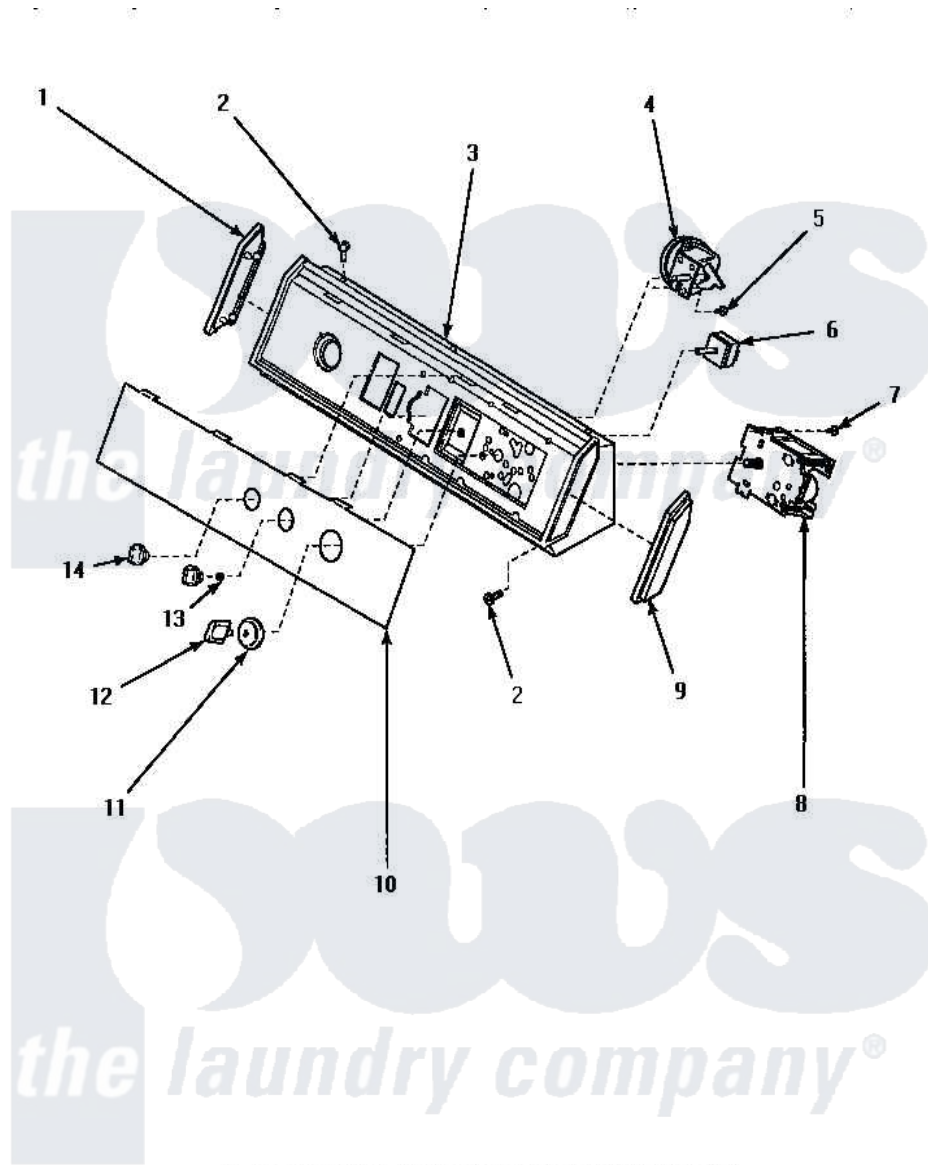

Amana AWM392L2 08 - GRAPHIC PANEL, CONTROL HOOD & CONTROL

GRAPHIC PANEL, CONTROL HOOD AND CONTROLS
 (Models AWM290L2, AWM290W2, AWM392L2, AWM392W2, AWM393L2 and AWM393W2)

Amana [Residential Amana AWM392L2 Washer Parts](#) Parts Diagram 08 - GRAPHIC PANEL, CONTROL HOOD & CONTROL

[Click on the part number to view part](#)

Item	Original Part Number	Replaced By	Status	Part Description
1	31249		Not Available	CAP,END-L.H.-CHROME
2	31752		Not Available	SCREW,No.8ABX3/4 POZIDRI
3	31811		Not Available	ASSY,HOOD & MOUNTING B
4	36045	40055101		Switch, Pressure
5	31260			Screw, No.8 X 3/8 Ind H
6	21300		Not Available	SWITCH,TEMPERATURE
7	23962	W10116760		Screw
8	31239	31239P		Timer 3 Cycle Package
9	31248			Cap, End-RH-Chrome
10	36620		Not Available	PANEL, GRAPHICS
11	33817		Not Available	ASSY,TIMER SKIRT-BLACK
12	33897			Knob, Timer-Washer-Blac
13	57584		Not Available	NUT
14	33610			Assembly, Knob-Rotary-Black