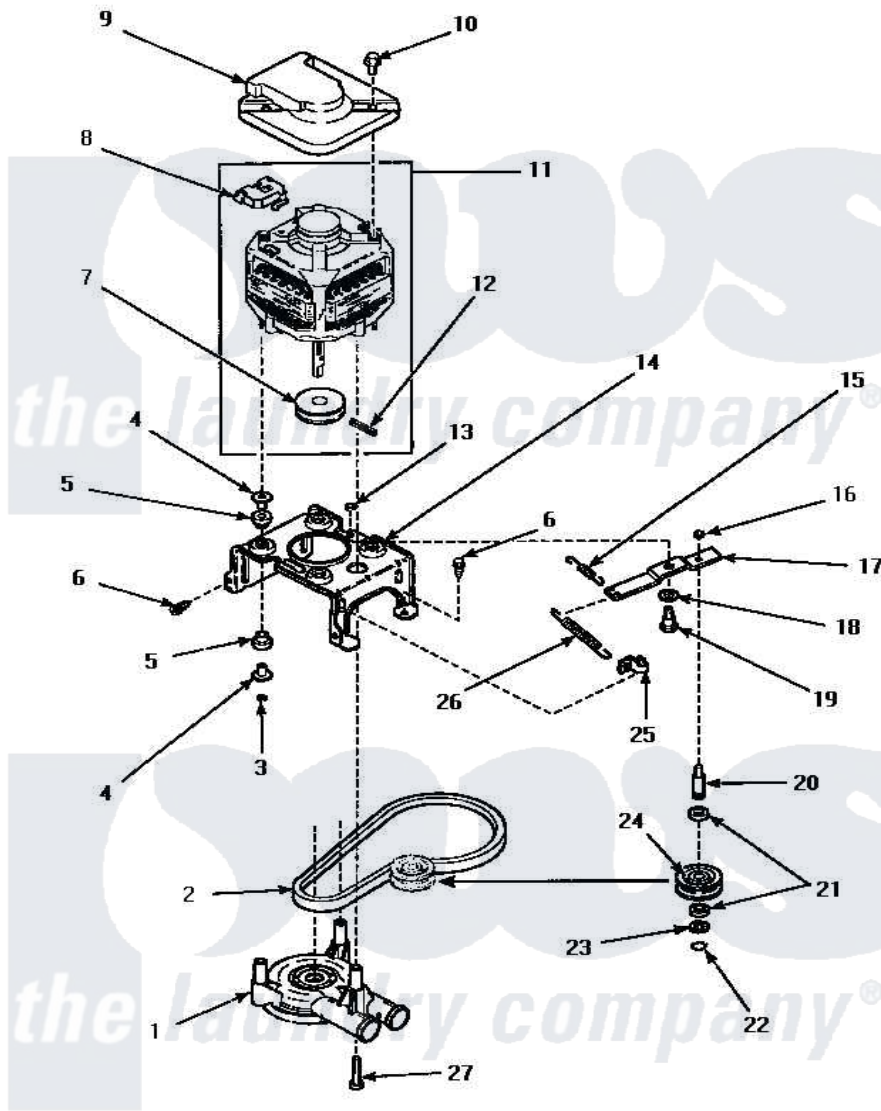

Amana AWM392L2 11 - MOTOR, MTG BRKT, BELT, PUMP & IDLER ASSY

MOTOR, MOUNTING BRACKET, BELT, PUMP AND IDLER ASSEMBLY

Amana [Residential Amana AWM392L2 Washer Parts](#) Parts Diagram 11 - MOTOR, MTG BRKT, BELT, PUMP & IDLER ASSY

[Click on the part number to view part](#)

Item	Original Part Number	Replaced By	Status	Part Description
1	36863P	27001233		Pump
2	28808			Belt, Agitate And Spin
3	35423	3400029		Nut, Adapter Plate
4	34791			Post, Mount-Motor
5	34788			Mount, Motor
6	Y31645	27001200		Screw
7	27171		Not Available	PULLEY, MOTOR
8	35632		Not Available	SWITCH, MOTOR
9	34754	40112301		Shield, Motor
10	36639	4312464		Screw
11	34910	27001215		Motor W/Pulley
12	23750			Pin, Roll
13	52566	27001225		Nut, Jam Mid Lock 1/4-20
14	36523	37415P		Kit, Motor Brkt
"	34890		Not Available	BRACKET, MOTOR MOUNT
15	30620		Not Available	SPRING, IDLER LEVER HEL

16	28803	2221070	Clamp, Nylon
17	31054	40041002	Lever, Idler
18	81392	40054701	Washer
19	27229	40038901	Screw, 1/4-20
20	28802		Shaft, Idler
21	Y29443		Washer, Felt
22	23748		Ring, Retaining
23	52549		Washer, 501 ID X3/4 Odx
24	28800	Not Available	WHEEL,IDLER
25	28849		Clip, Spring
26	37366		Spring, Idler
27	Y34565	40063701	Screw, 10-16 x 1.75
NI	258P3	Not Available	KIT,CAPACITOR