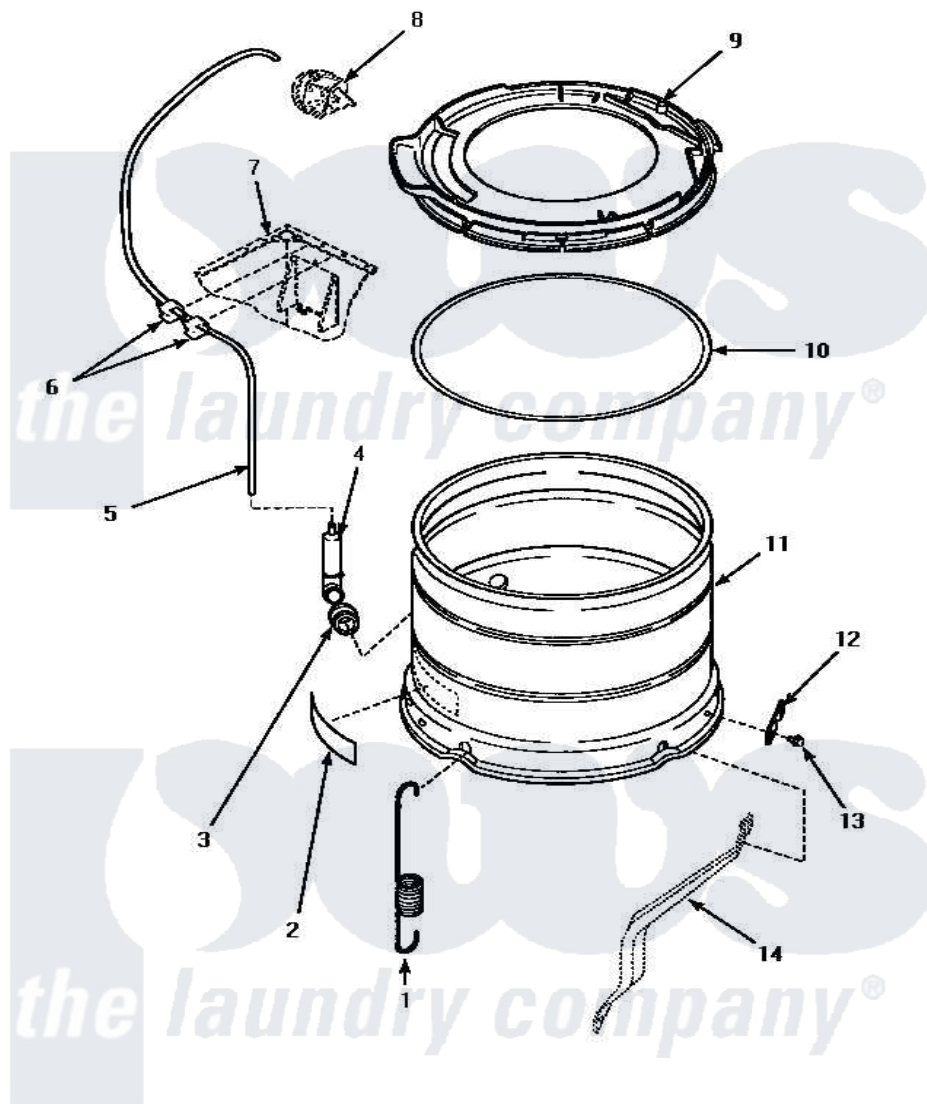

# Amana AWM392L2 12 - OUTER TUB, COVER AND PRESSURE HOSE

**OUTER TUB, COVER AND PRESSURE HOSE**

Amana [Residential Amana AWM392L2 Washer Parts](#) Parts Diagram 12 - OUTER TUB, COVER AND PRESSURE HOSE

[Click on the part number to view part](#)

Item	Original Part Number	Replaced By	Status	Part Description
1	<a href="#">35948</a>			Spring, Leg-Large Tub
2	500049		Not Available	STICKER
3	29175	<a href="#">40037801</a>		Grommet
4	30907	<a href="#">40008501</a>		Assembly, Pressure Bulb
5	29213	<a href="#">39125</a>		Tubing 31
6	<a href="#">21036</a>			Clip, Cable
7	Y00000000		Not Available	SEE NOTE CABINET ASSY -- (SEE FRONT PANEL, BASE AND CABINET ASSY PAGE)
8	Y00000000		Not Available	SEE NOTE PRESSURE SWITCH -- (SEE GRAPHIC PANEL AND CONTROLS PAGE)
9	<a href="#">36025P</a>			Assembly, Tub Cover and Gasket
10	<a href="#">32857</a>			Gasket, Tub Cover Small
11	<a href="#">34438P</a>			Assembly, Outer Tub
12	<a href="#">27926</a>			Plate, Leg .063